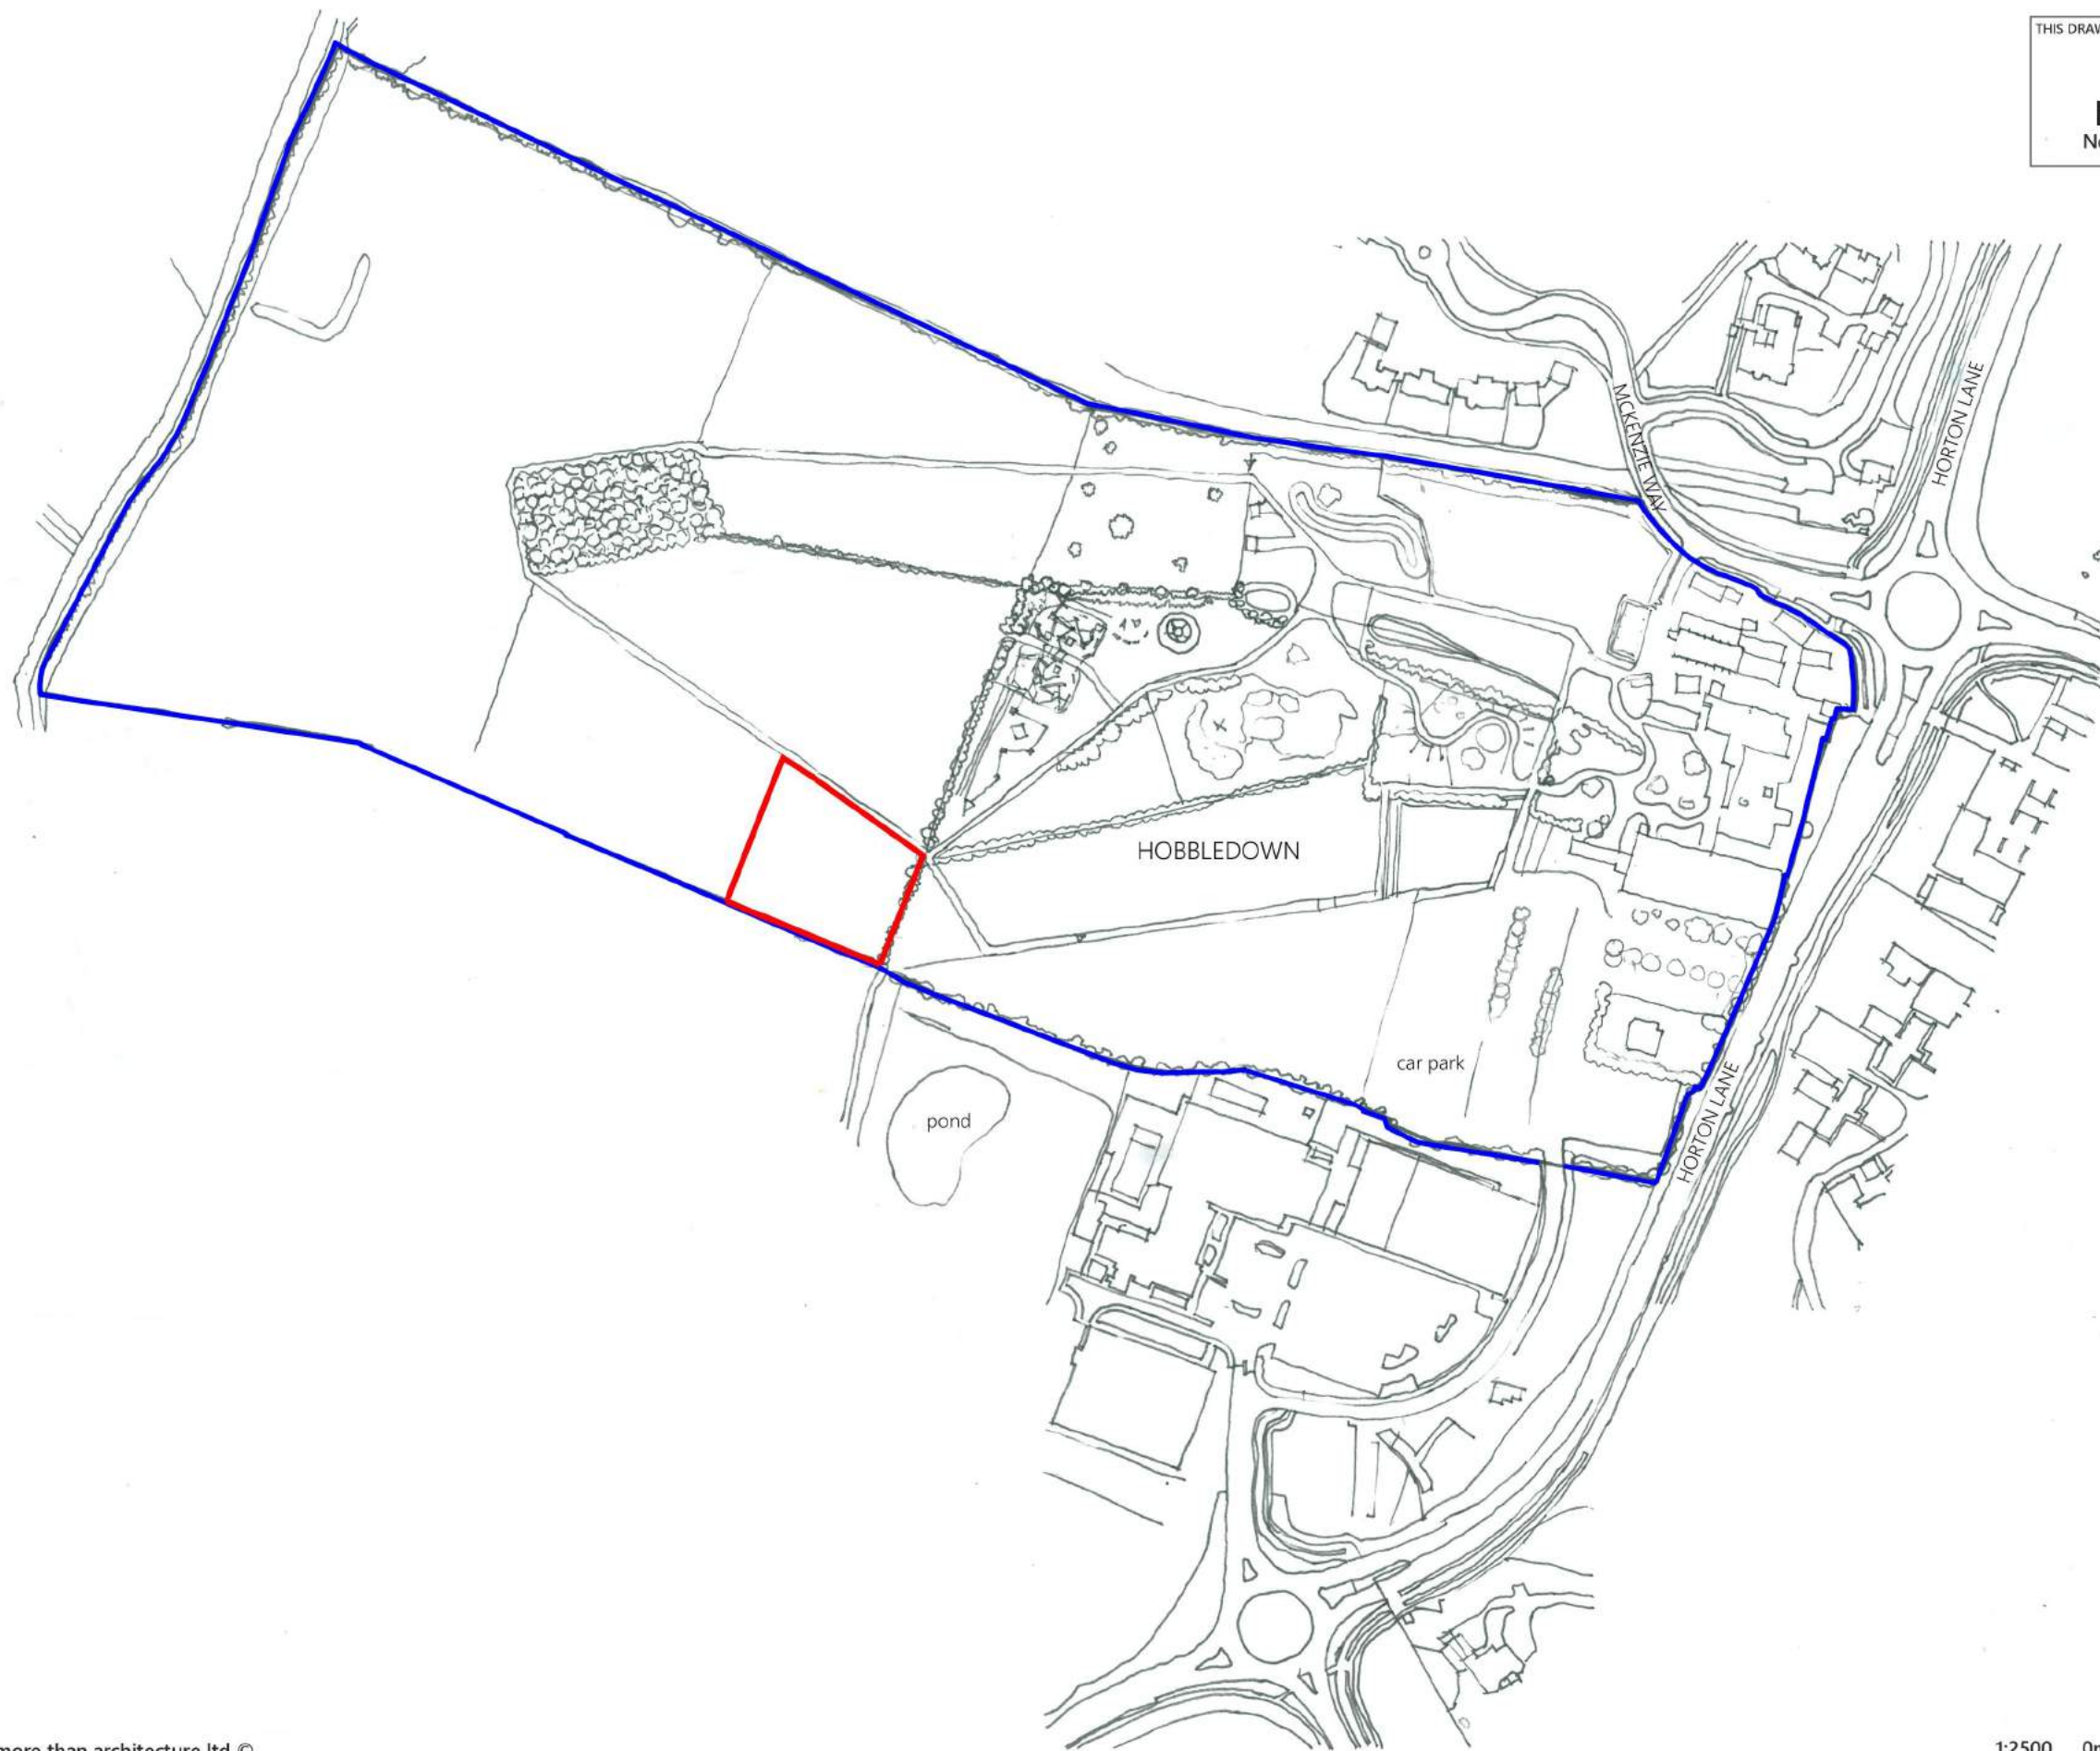

THIS DRAWING IS FOR:  
**PLANNING  
 PURPOSES ONLY**  
 Not to Be Used for Construction

1:2500 0m 400 800 1200

This drawing is copyright of more than architecture ltd ©

CLIENT **Nick de Candole**  
 PROJECT **Birds Of Prey, Hobbledown**  
 DRAWING TITLE **Location Plan**

DATE **13/11/19**  
 DWG NO. **192 / 3.001**  
 SCALE **1:2500 @ A3**  
 REVISION **02**  
 DATE **21.11.19**

**NOTES**  
 This drawing is copyright and shall not be reproduced nor used for any other purpose without the written permission of the architects. This drawing must be read in conjunction with all other related drawings and documentation. Permission is granted to scale from this drawing for the purposes of Local Authority Planning Approval only. Please verify that the information is correctly printed to scale by checking the control bar.