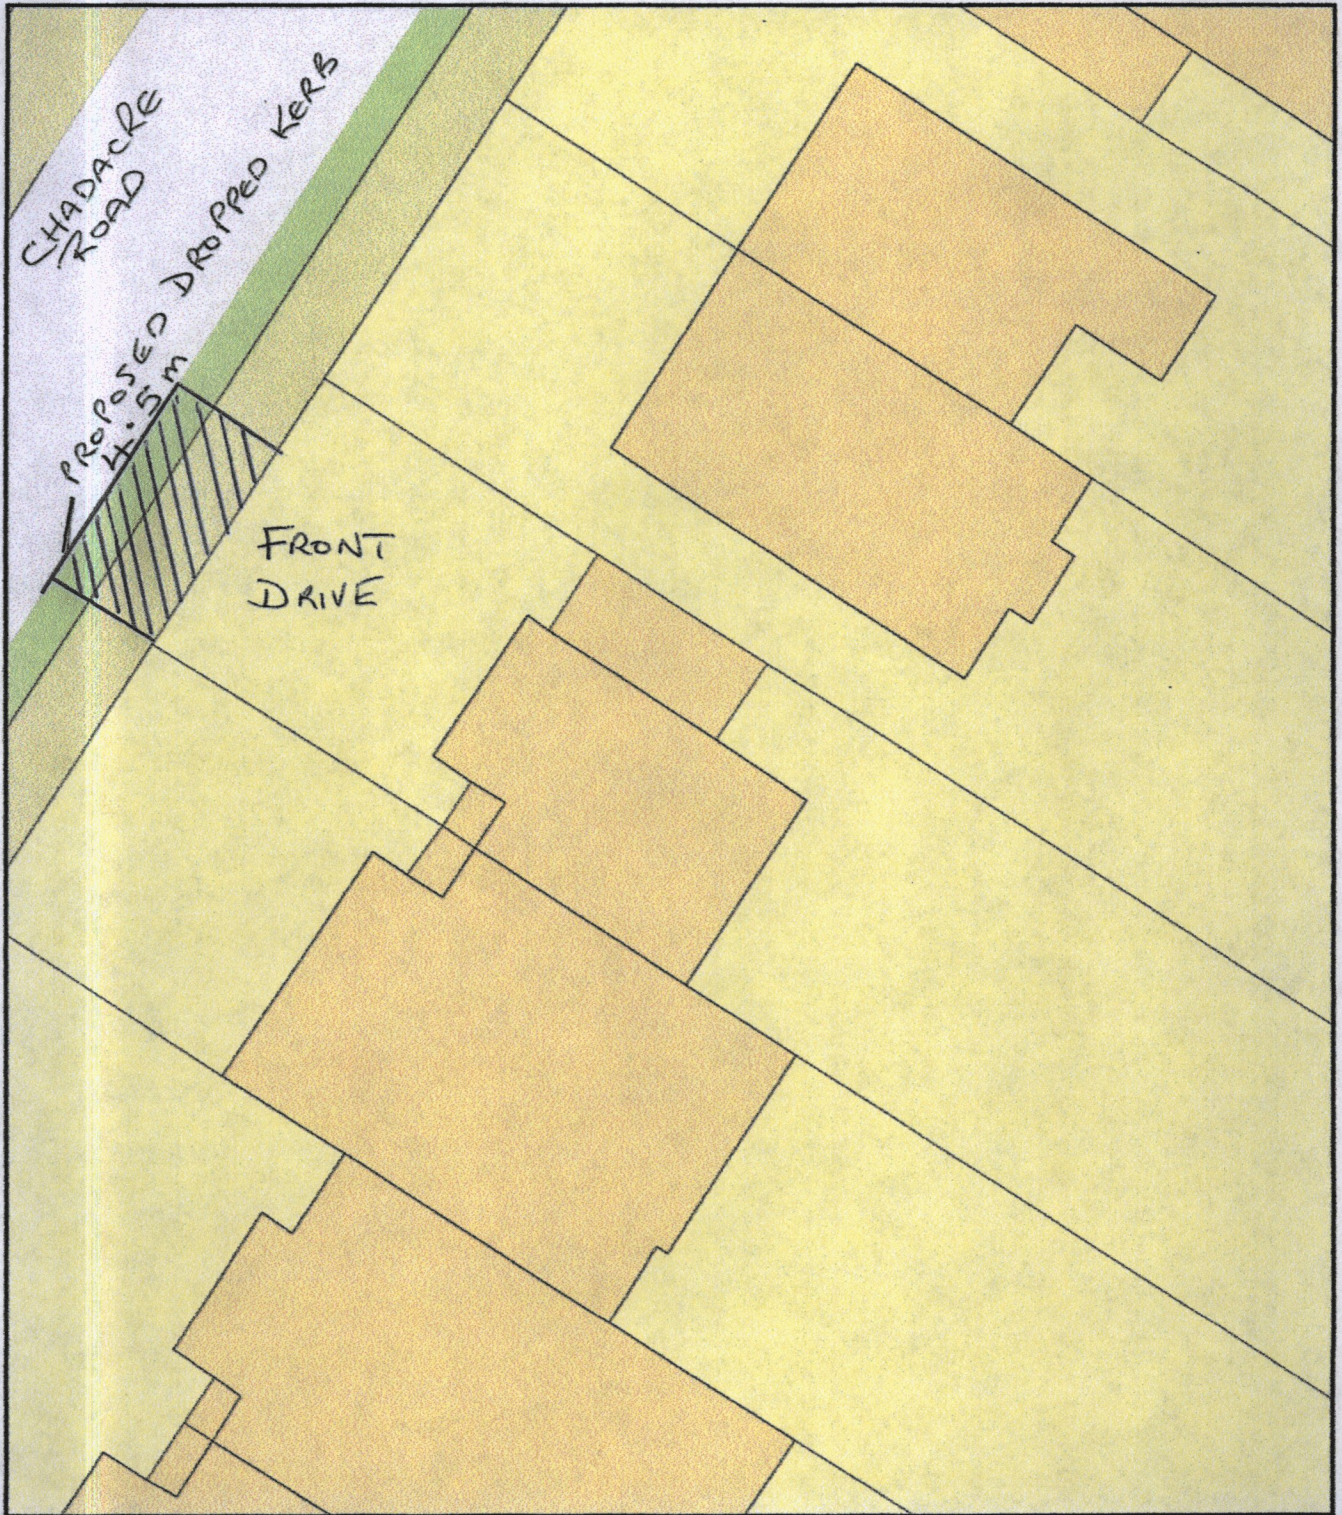

140 Chadacre Road

Plan Produced for: Ray Ha

Date Produced: 04 Feb 2021

Plan Reference Number: TQRQM21035141519782

Scale: 1:200 @ A4