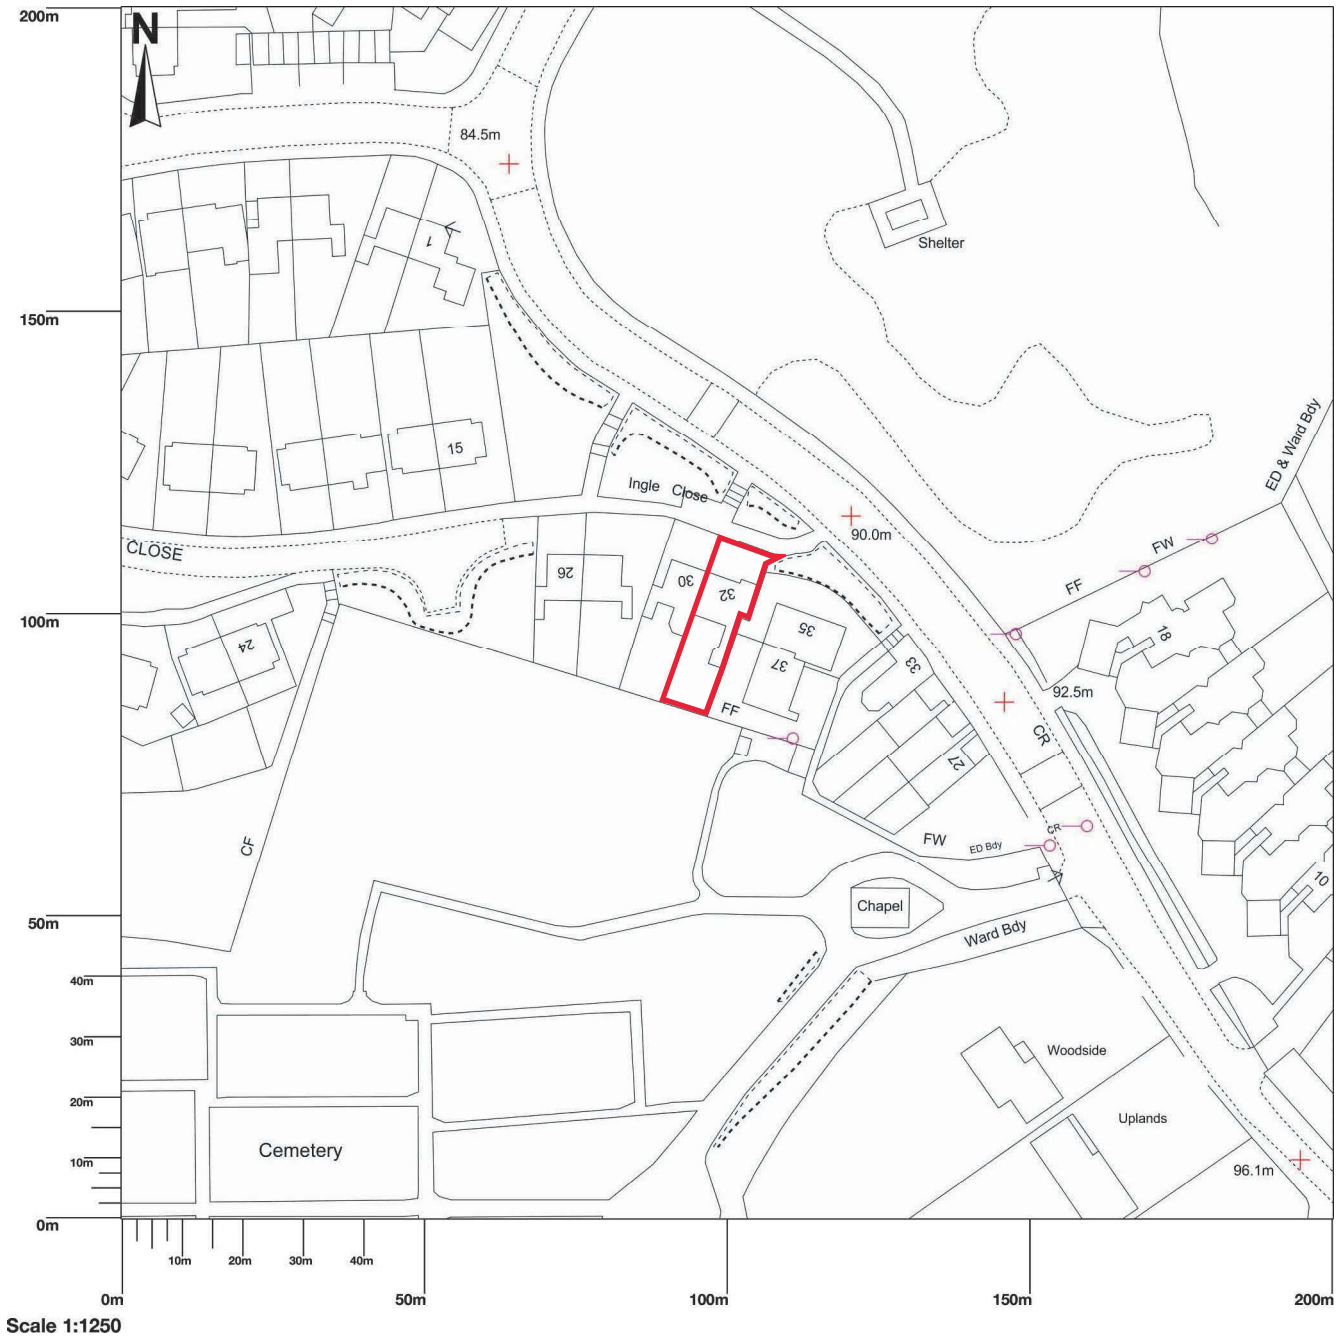

32 Ingle Close, Headington, Oxford, OX3 9DB

Map area bounded by: 453922,207808 454122,208008. Produced on 07 January 2021 from the OS National Geographic Database. Reproduction in whole or part is prohibited without the prior permission of Ordnance Survey. © Crown copyright 2021. Supplied by UKPlanningMaps.com a licensed OS partner (100054135). Unique plan reference: p4buk/555408/752175