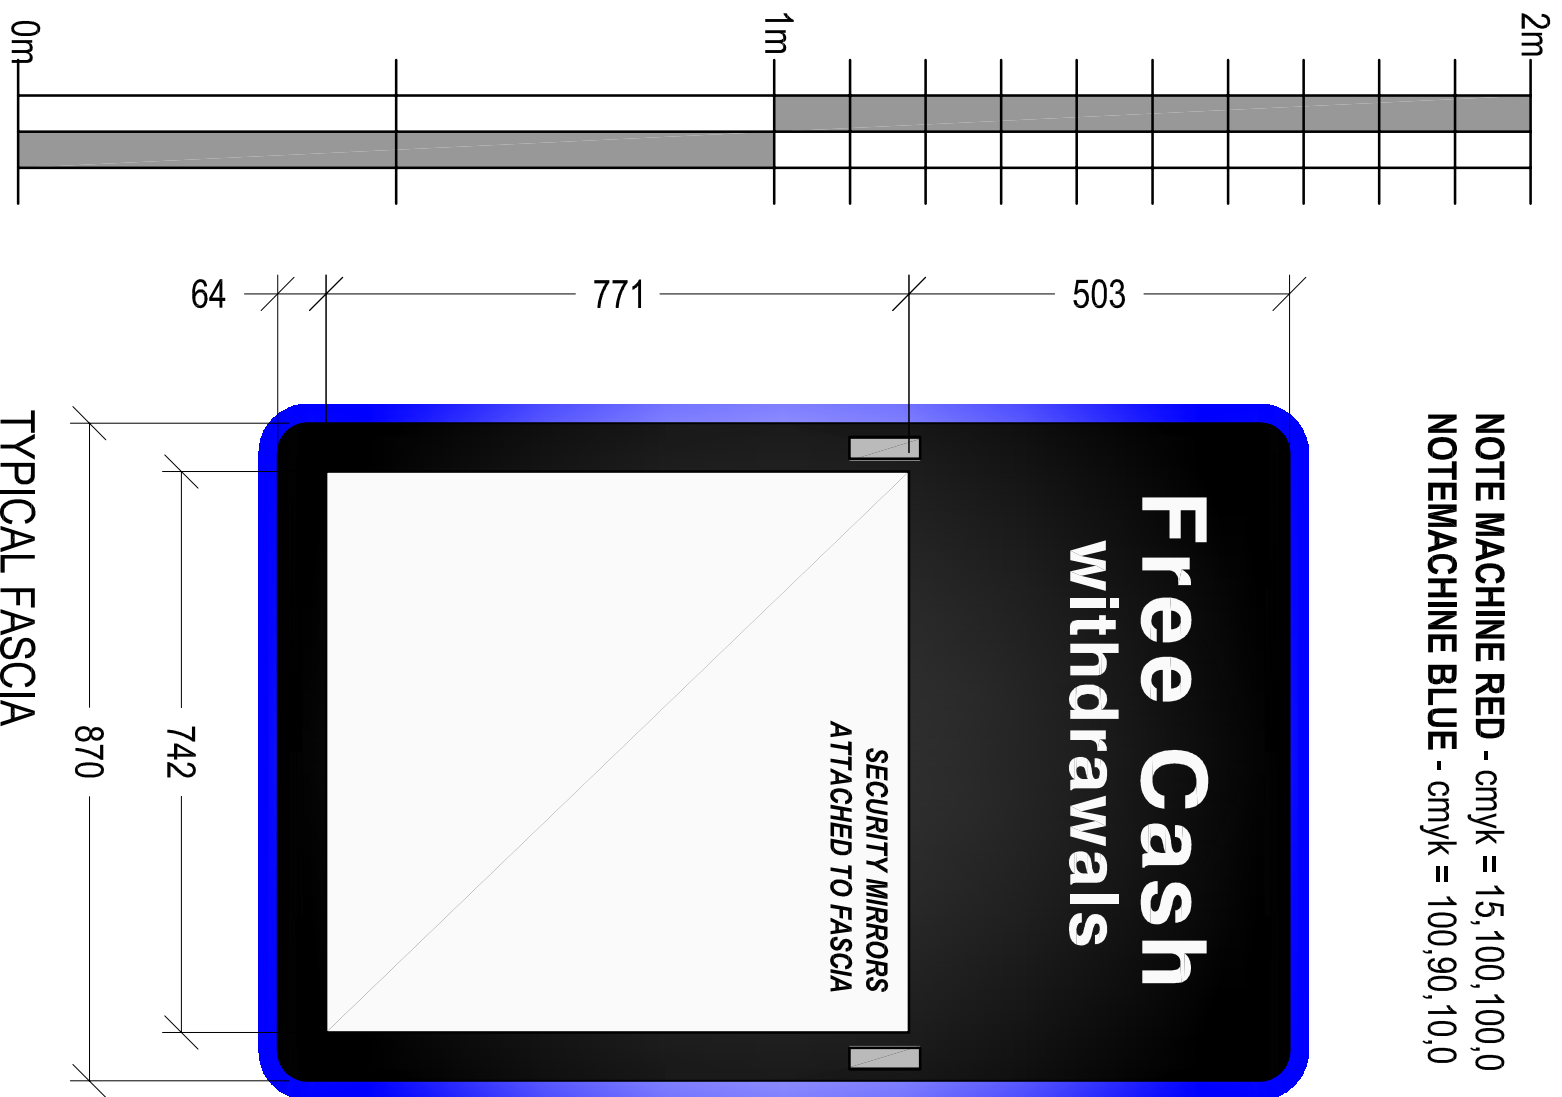

**FONT:** Eurostile  
**FONT COLOUR:** cmyk = 0,0,0,0, (white)

**SURROUND COLOUR -** cmyk = 0,0,0,100 (black)

**NOTE MACHINE RED -** cmyk = 15,100,100,0  
**NOTEMACHINE BLUE -** cmyk = 100,90,10,0

**TYPICAL FASCIA**

Scale 1:10

**NOTE:** BLUE HALO  
 illumination levels 286.478 cd/m

Date:	Comments:	By:

**GENERAL NOTES:**  
 1) All dimensions in millimeters unless otherwise stated.

**Project:**  
**NOTE MACHINE**  
 GENERAL SITE INSTALLATION  
 ARRANGEMENTS

<b>Drawing Title:</b> TYPICAL FASCIA ELEVATIONS - 5887			
<b>Ref:</b> NM-GA-F1-B	<b>Date:</b> 29-01-2018	<b>Rev:</b>	
<b>Scale:</b> 1:10	<b>Paper:</b> A3	<b>Date Rev:</b>	