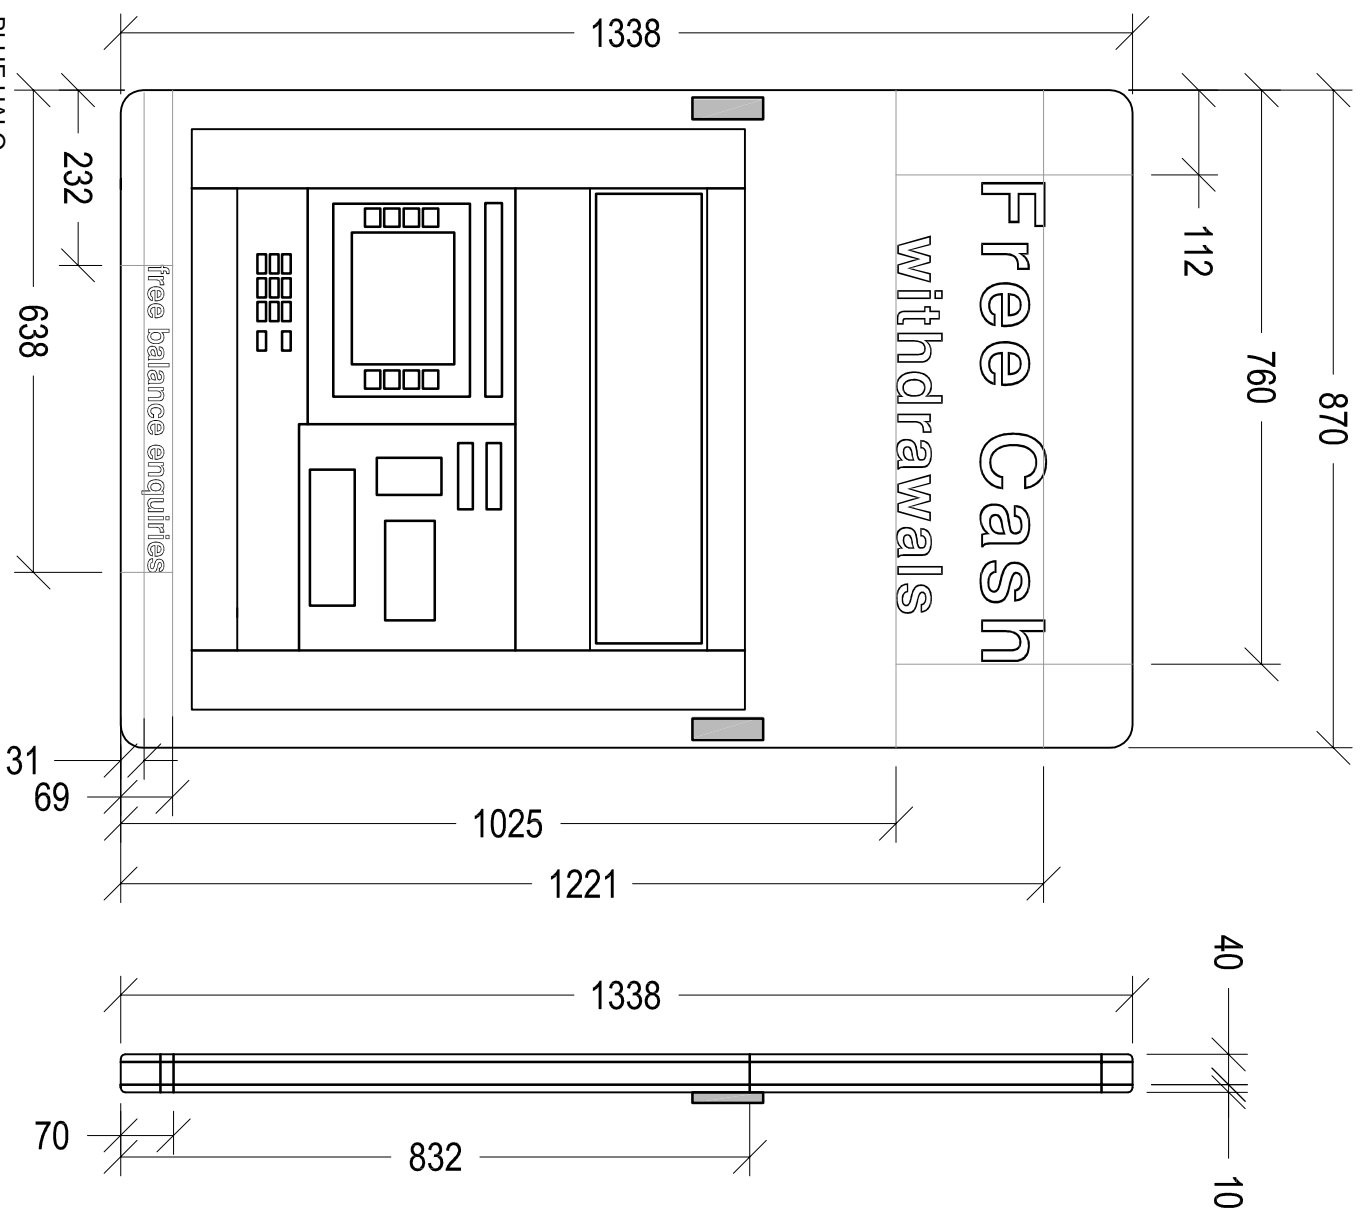

**FONT:** Eurostile  
**FONT COLOUR:** cmyk = 0,0,0,0, (white)

**SURROUND COLOUR -** cmyk = 0,0,0,100 (black)

**NOTE MACHINE RED -** cmyk = 15,100,100,0  
**NOTEMACHINE BLUE -** cmyk = 100,90,10,0

**TYPICAL FASCIA**

Scale 1:10

**NOTE:** BLUE HALO  
 illumination levels 286.478 cd/m

Date:	Comments:	By:

**GENERAL NOTES:**  
 1) All dimensions in millimeters unless otherwise stated.

**Project:**  
**NOTE MACHINE**  
 GENERAL SITE INSTALLATION  
 ARRANGEMENTS

<b>Drawing Title:</b> TYPICAL FASCIA ELEVATIONS - 5887			
<b>Ref:</b> NM-GA-F1-B	<b>Date:</b> 29-01-2018	<b>Rev:</b>	
<b>Scale:</b> 1:10	<b>Paper:</b> A3	<b>Date Rev:</b>	