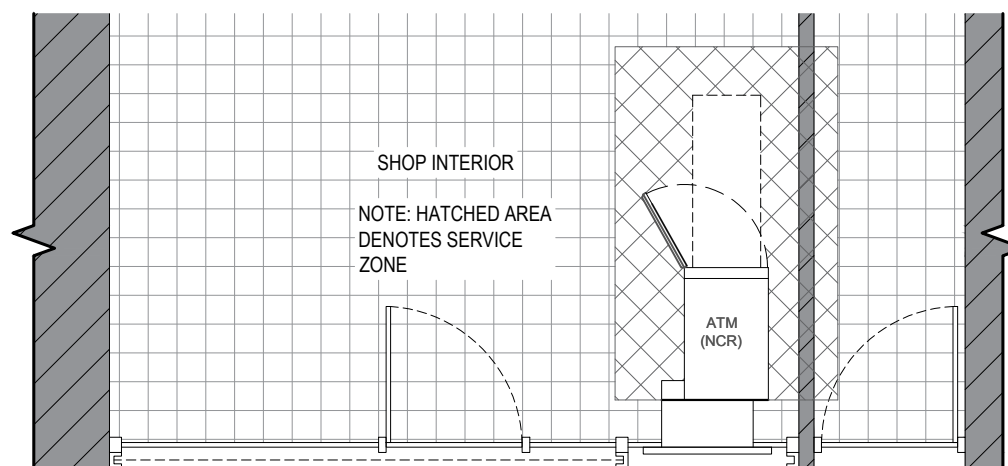

AS-INSTALLED FRONT ELEVATION

Scale 1:50

AS-INSTALLED PART PLAN

Scale 1:50

Date: Comments: By:

GENERAL NOTES:

1) All dimensions in millimeters unless otherwise stated.

Site:
 Middle East Supermarket,
 138 Oxford Road,
 Cowley,
 Oxford,
 OX4 2DU

Drawing Title:
 As-Installed Plan and Elevation

Ref: T020201_AI	Date: 02/11/2020	Rev:
Scale: 1:50	Paper: A3	Date Rev: