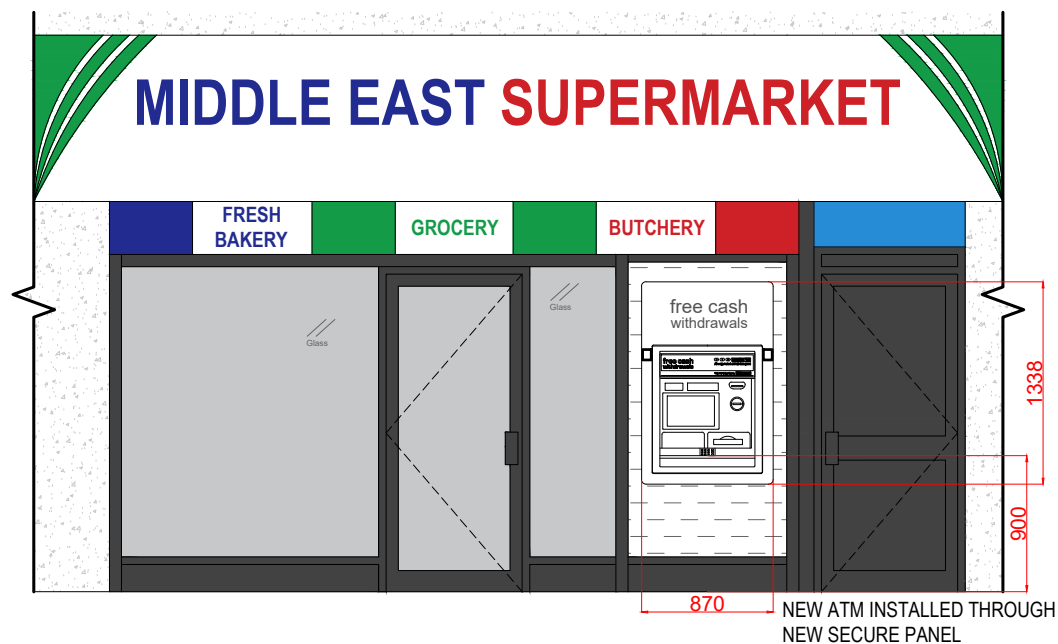

AS-INSTALLED FRONT ELEVATION

Scale 1:50

AS-INSTALLED PART PLAN

Scale 1:50

Date: Comments: By:

GENERAL NOTES:

1) All dimensions in millimeters unless otherwise stated.

Site:
 Middle East Supermarket,
 138 Oxford Road,
 Cowley,
 Oxford,
 OX4 2DU