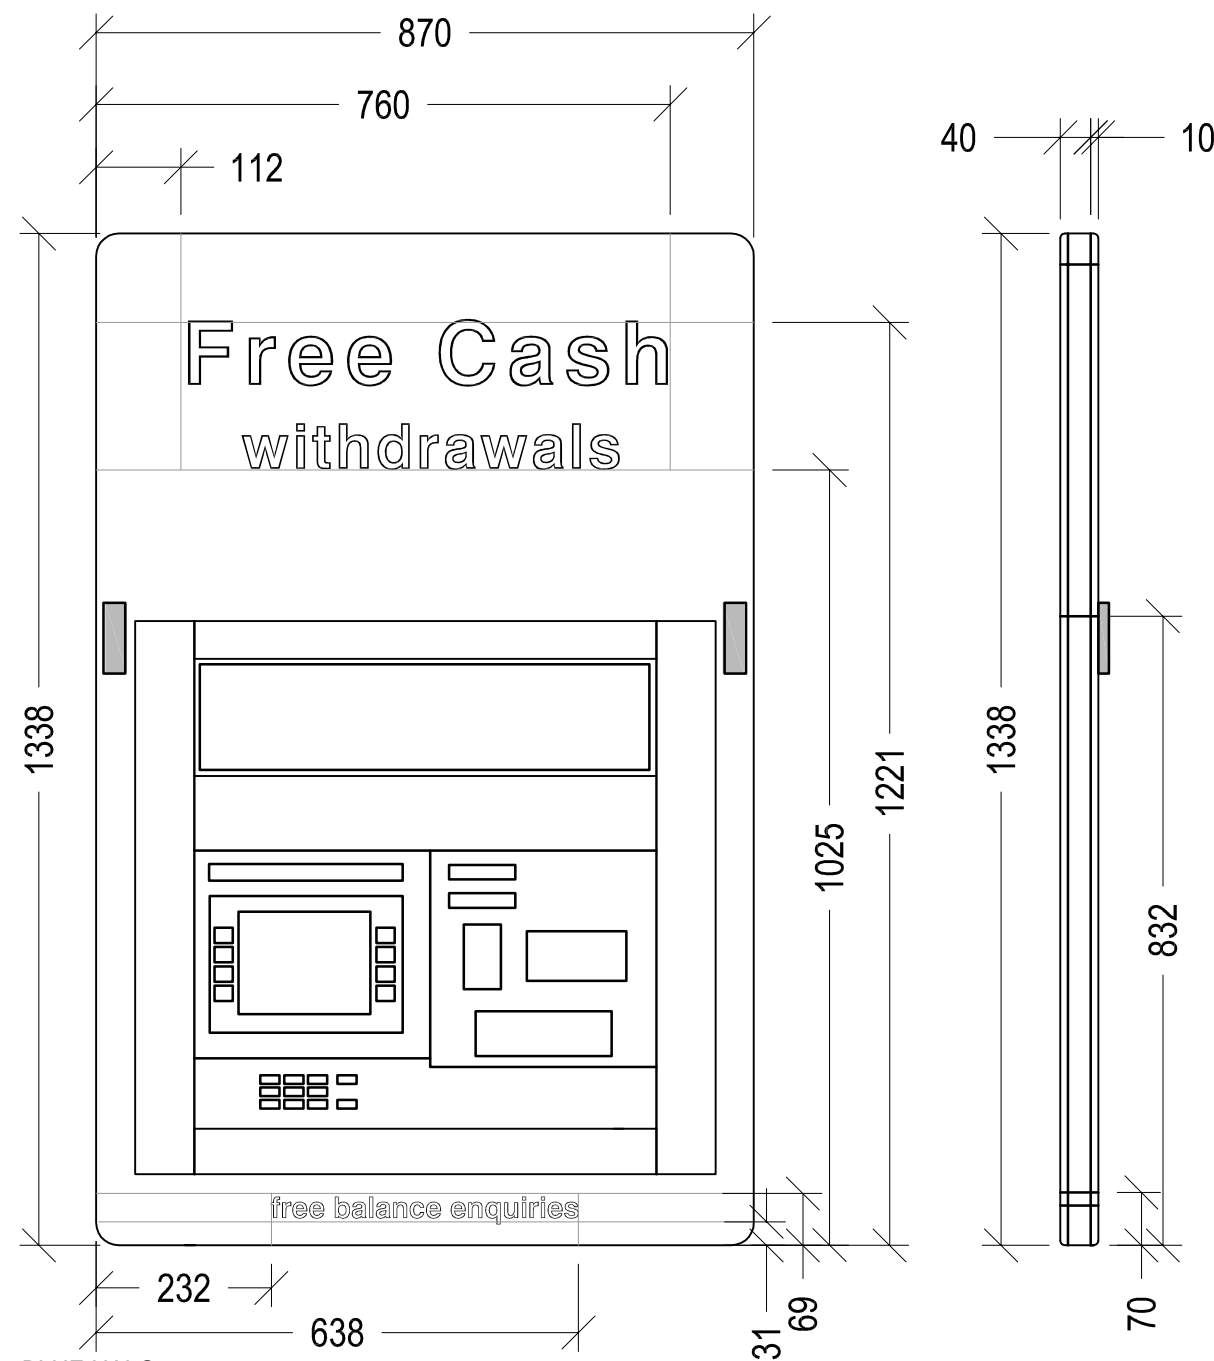

FONT: Eurostile
FONT COLOUR: cmyk = 0,0,0,0, (white)

SURROUND COLOUR - cmyk = 0,0,0,100 (black)

NOTE MACHINE RED - cmyk = 15,100,100,0
NOTEMACHINE BLUE - cmyk = 100,90,10,0

TYPICAL FASCIA

Scale 1:10

NOTE: BLUE HALO
illumination levels 286.478 cd/m

Date: Comments: By:

GENERAL NOTES:
1) All dimensions in millimeters unless otherwise stated.

Project:
NOTE MACHINE
GENERAL SITE INSTALLATION
ARRANGEMENTS

Drawing Title:
TYPICAL FASCIA ELEVATIONS - 5887

Ref: NM--GA--F1-B	Date: 29-01-2018	Rev:
Scale: 1:10	Paper: A3	Date Rev: