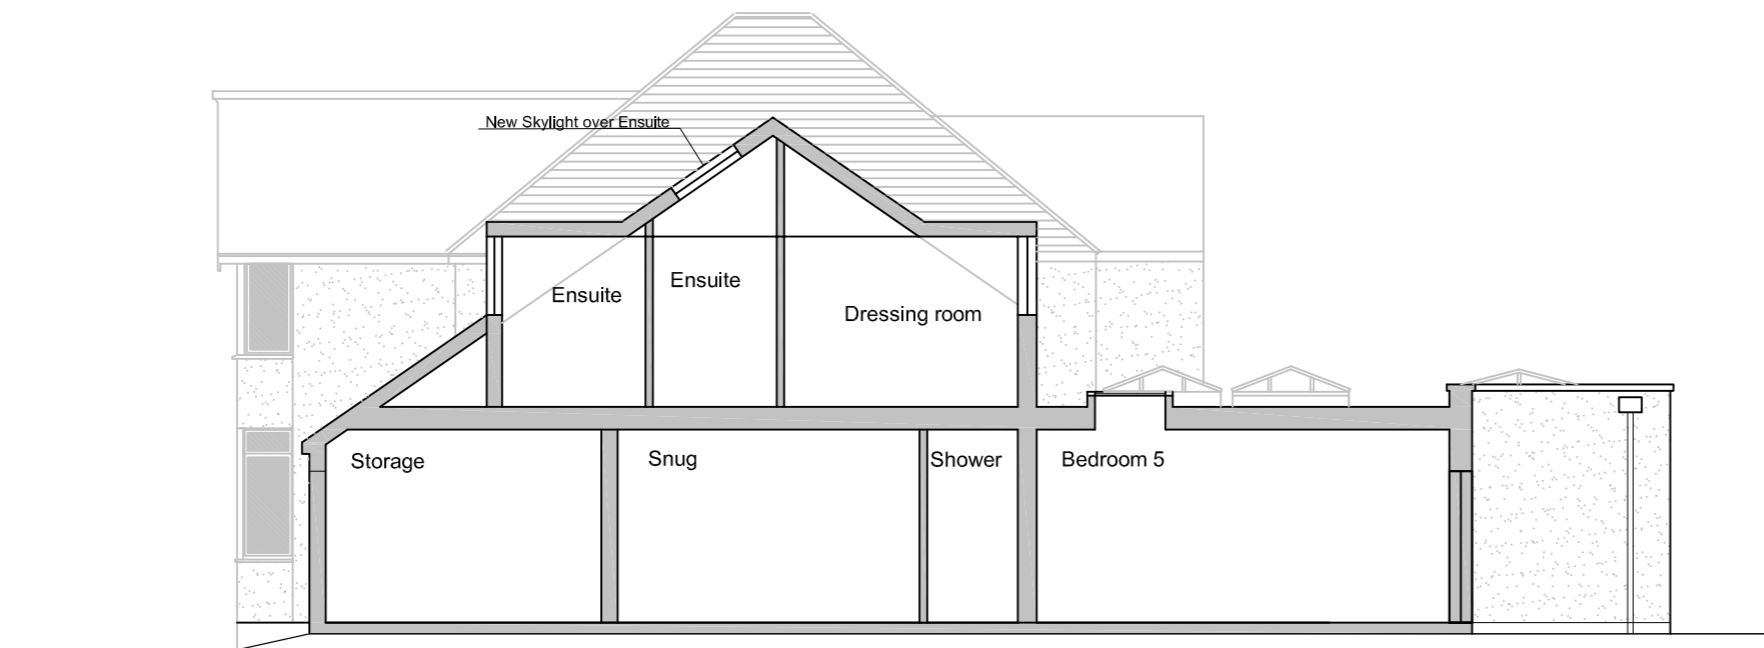

DRG. REMAINS COPYRIGHT OF THE ARCHITECT.  
 DIMENSIONAL DISCREPANCIES TO BE REFERRED TO  
 THE ARCHITECT  
 DO NOT SCALE

DATE REVISION

SIDE ELEVATION- West

SECTION / SIDE ELEVATION East Elevation

A3 Drawing

CLIENT  
 Mr & Mrs Liao

JOB TITLE  
 Extension  
 Summertown  
 5 Victoria Road

DATE SCALE  
 January 2021 1:100

JOB No. DWG No. REV.  
 1163 14 A

DRG TITLE

Proposed Elevations