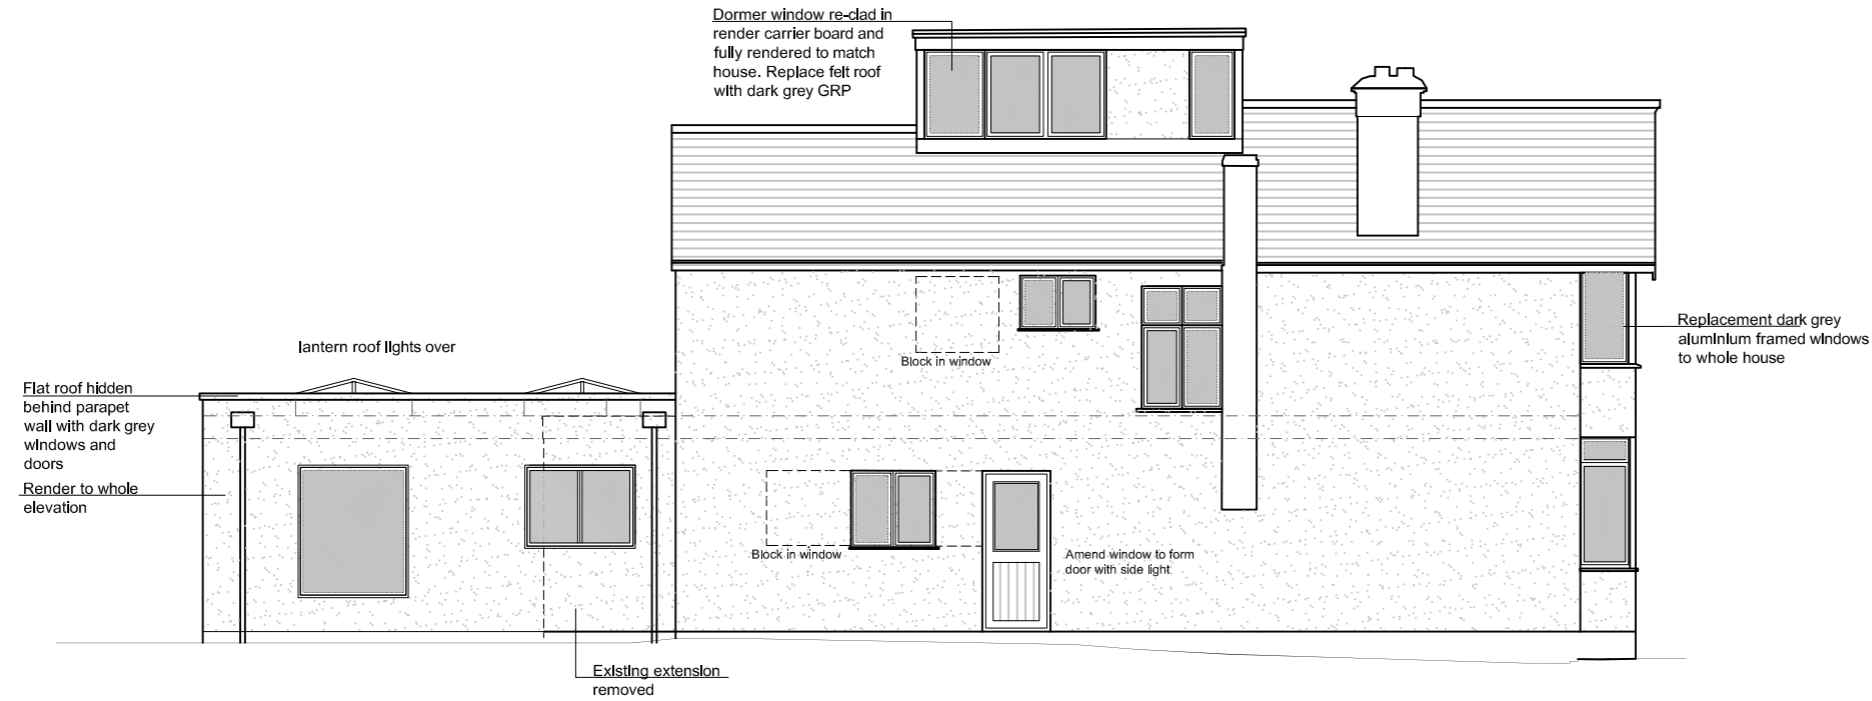

DRG. REMAINS COPYRIGHT OF THE ARCHITECT.  
 DIMENSIONAL DISCREPANCIES TO BE REFERRED TO  
 THE ARCHITECT  
 DO NOT SCALE

DATE REVISION

SIDE ELEVATION- West

SECTION / SIDE ELEVATION East Elevation

A3 Drawing

CLIENT  
 Mr & Mrs Liao

JOB TITLE  
 Extension  
 Summertown  
 5 Victoria Road

DATE SCALE  
 January 2021 1:100

JOB No. DWG No. REV.  
 1163 14 A

DRG TITLE

Proposed Elevations