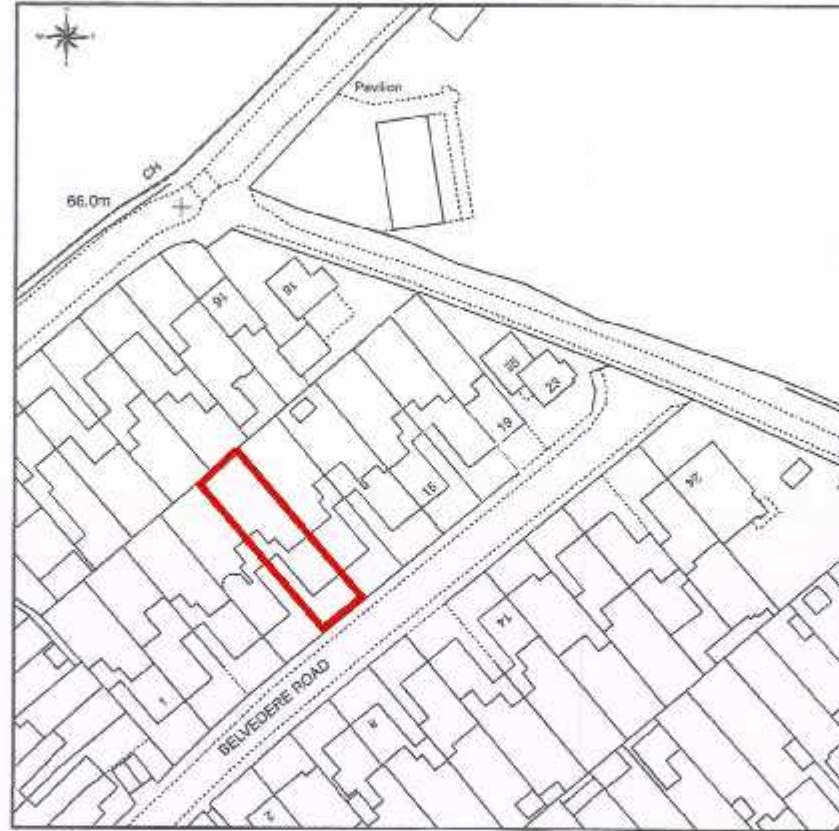

Location Plan of ox4 2az

0m 10m 20m 30m 40m 50m 60m 70m

Scale: 1:1250, paper size: A4