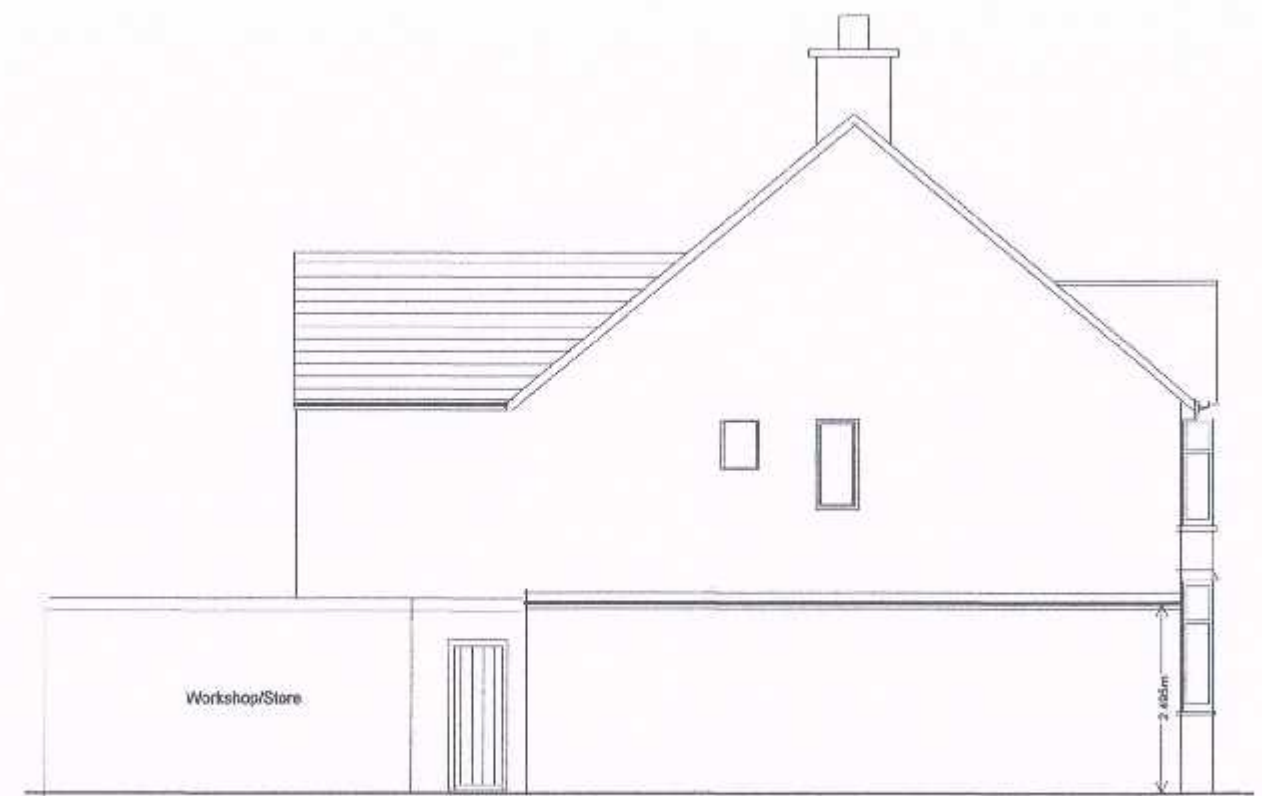

Proposed Side

Proposed Side

Proposed Rear

Proposed Front

Project	Mr Imran Hussain 7 Abberbury Avenue Oxford
For	Proposed Elevations 9 Belvedere Road Oxford
Drawn	Pope Ingram Associates 44 Campion Road Abingdon OX14 3TQ Tel: 01235 526676 Mob: 07881 408836
	1 : 100
	Drwg No: 2873/Prop Elev