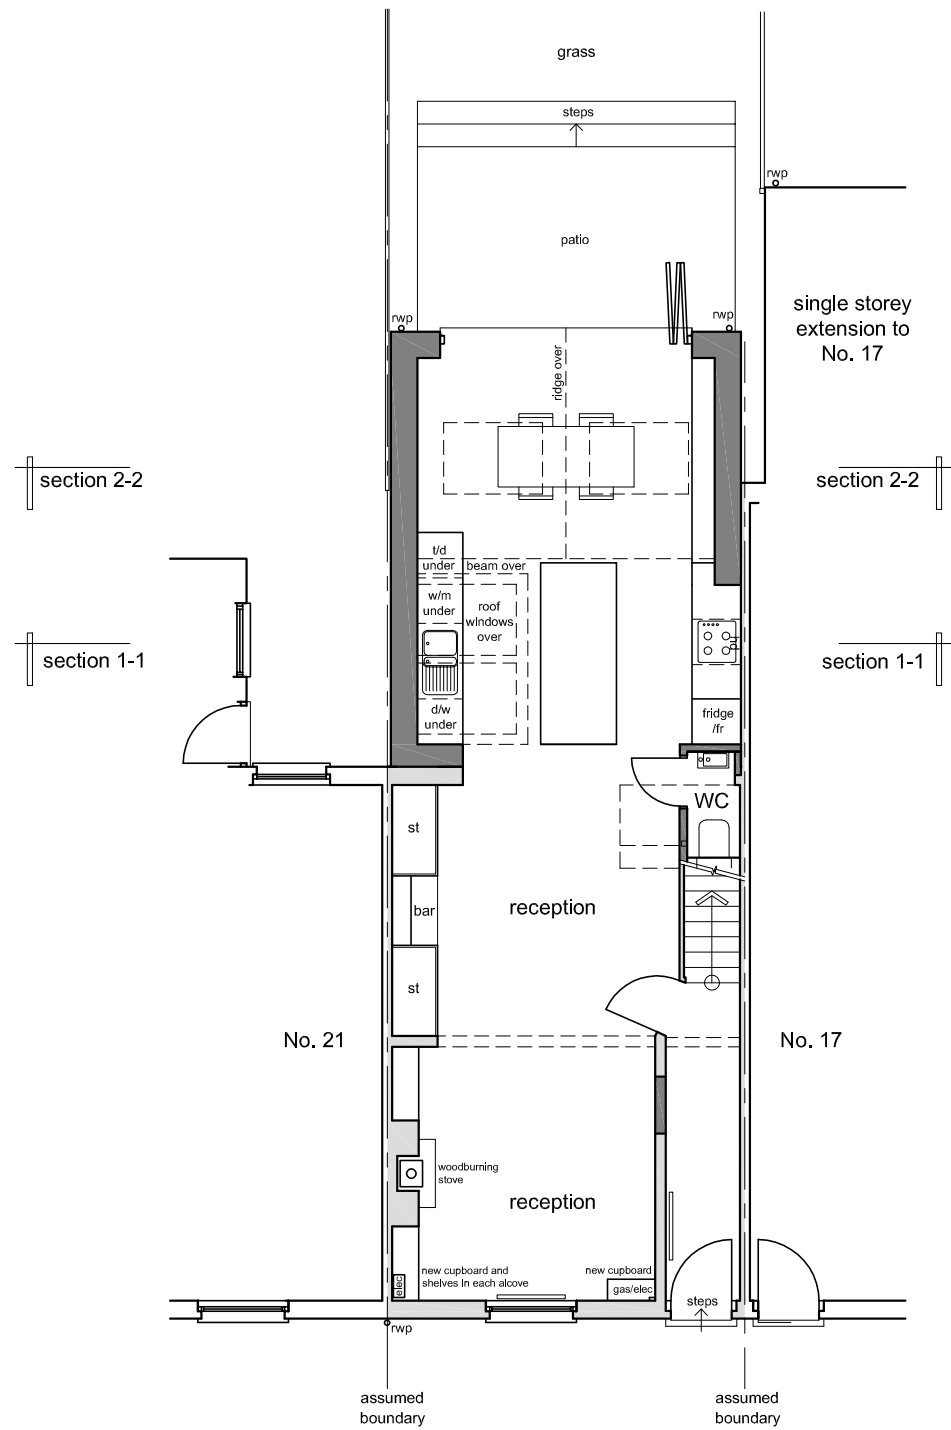

Lightbox Architects

1 Kings Meadow
Osney Mead
Oxford
OX1 0DP
t 07901 521084
lightboxarchitects.com

title
19 Barrett Street
Oxford
OX2 0AT

drawing
proposed ground and first floor plans

drawing number
BAR19 020

scale at A3 1:100 date Jan 2021 drawn by jo

PLANNING APPLICATION

ground floor plan

first floor plan