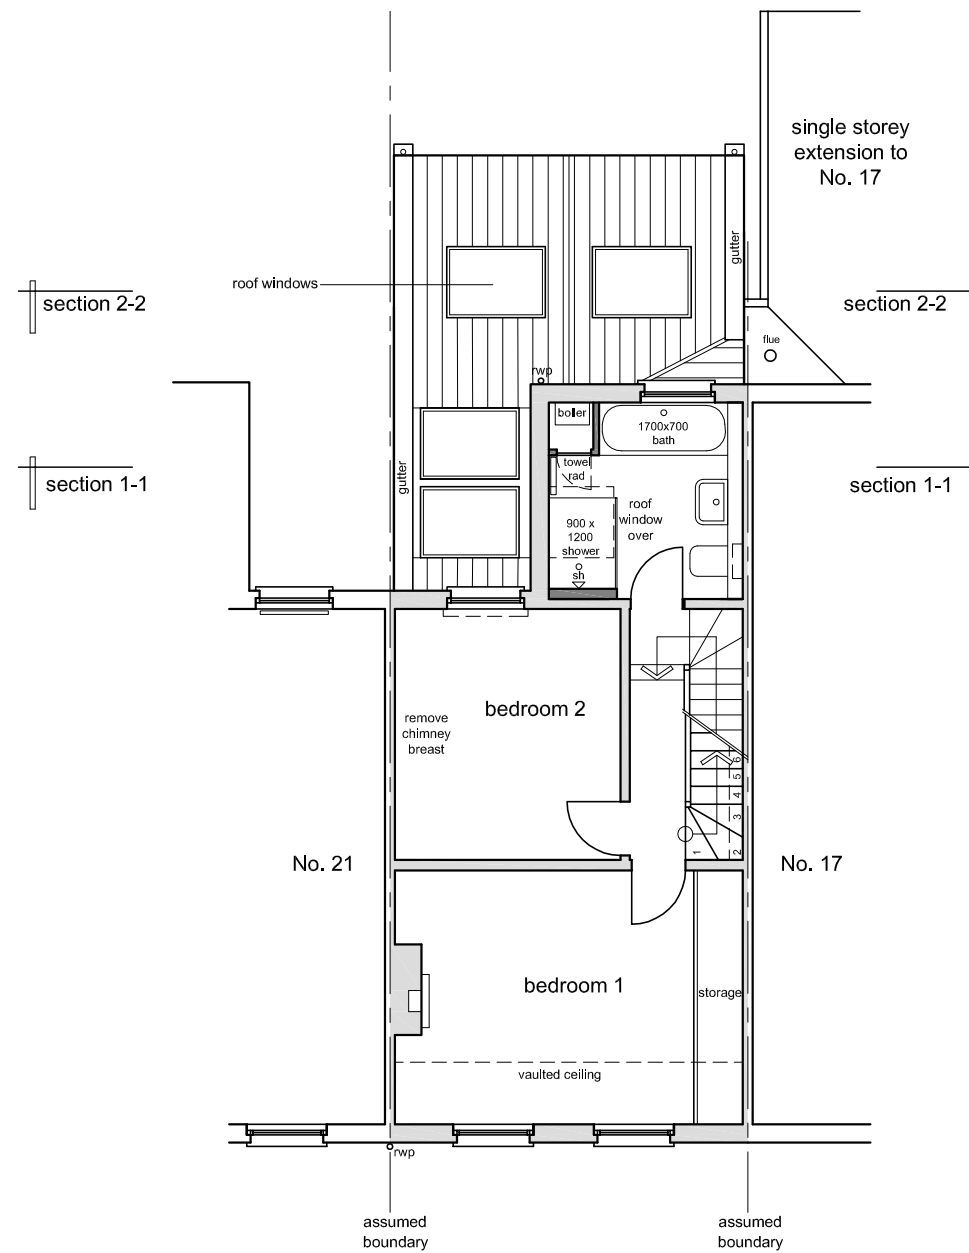

Lightbox Architects

1 Kings Meadow
Osney Mead
Oxford
OX1 0DP
t 07901 521084
lightboxarchitects.com

title
19 Barrett Street
Oxford
OX2 0AT

drawing
proposed ground and first floor plans

drawing number
BAR19 020

scale at A3 1:100 date Jan 2021 drawn by jo

PLANNING APPLICATION

ground floor plan

first floor plan