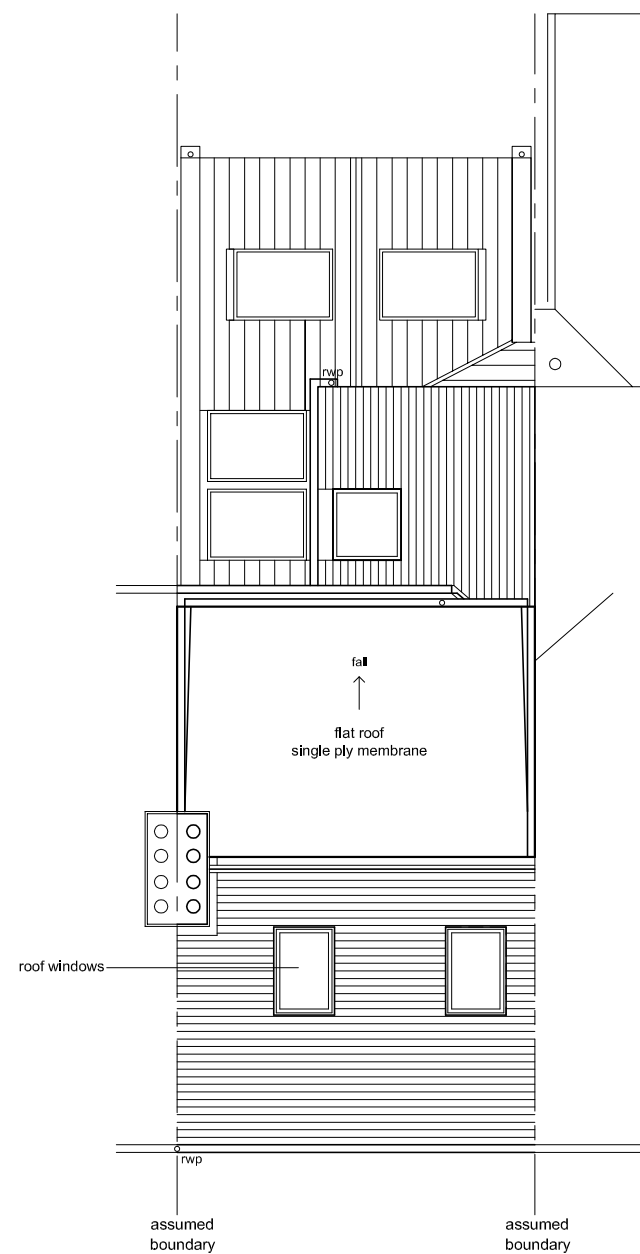

# Lightbox Architects

1 Kings Meadow  
Osney Mead  
Oxford  
OX1 0DP  
t 07901 521084  
lightboxarchitects.com

title  
**19 Barrett Street**  
Oxford  
OX2 0AT

drawing  
proposed second floor and roof plans

drawing number  
**BAR19 021**

scale at A3      date      drawn by  
1:100      Jan 2021      jo

PLANNING APPLICATION

second floor plan

roof plan