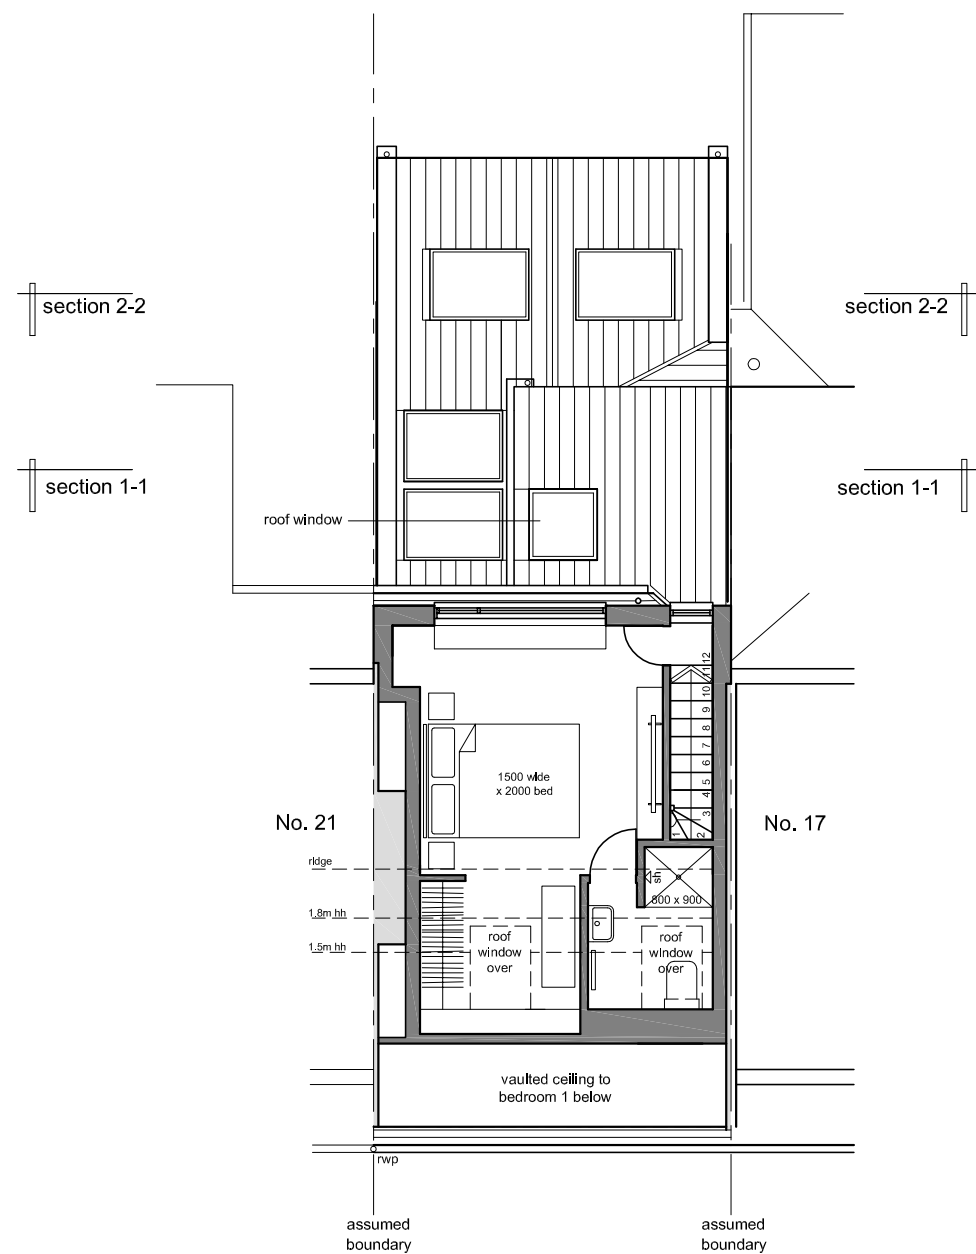

# Lightbox Architects

1 Kings Meadow  
Osney Mead  
Oxford  
OX1 0DP  
t 07901 521084  
lightboxarchitects.com

title  
**19 Barrett Street**  
Oxford  
OX2 0AT

drawing  
proposed second floor and roof plans

drawing number  
**BAR19 021**

scale at A3      date      drawn by  
1:100      Jan 2021      jo

PLANNING APPLICATION

second floor plan

roof plan