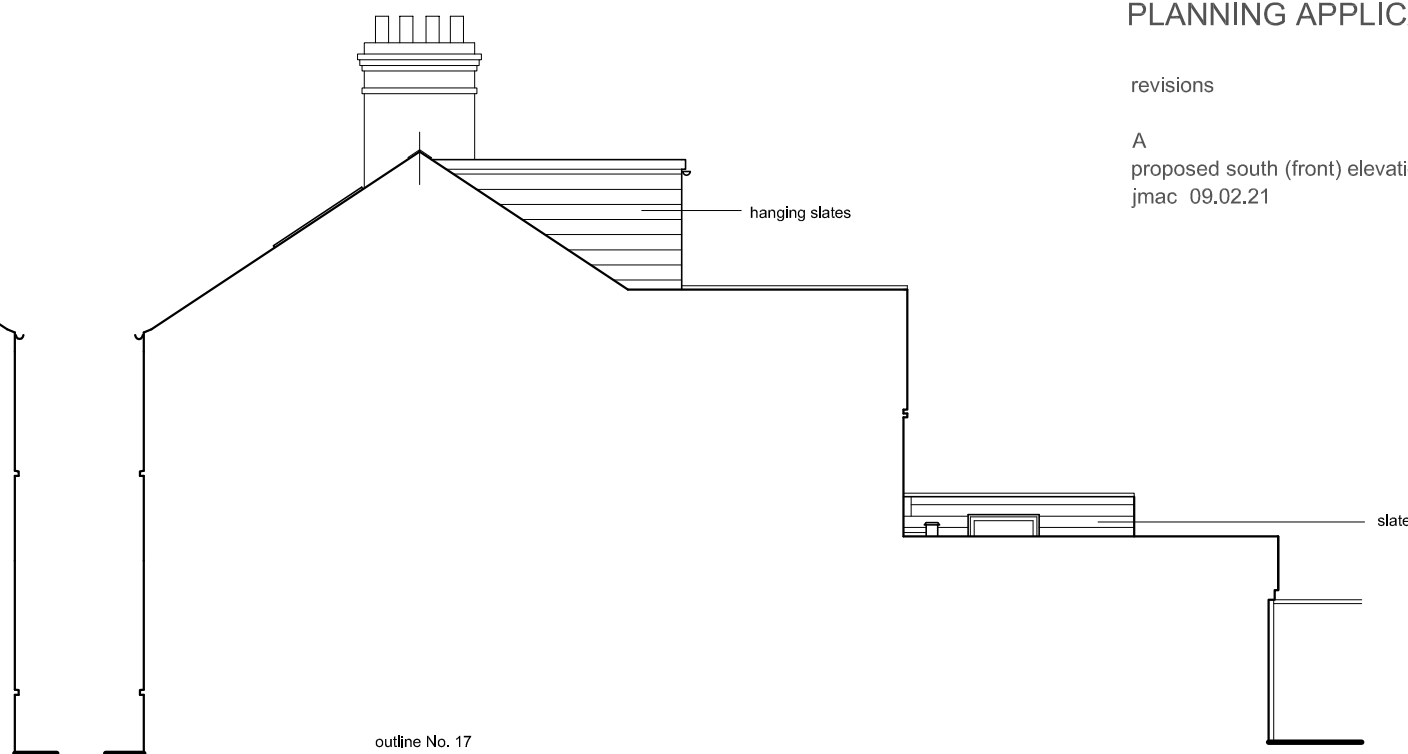

south (front) elevation

north (rear) elevation

west (side) elevation

east (side) elevation

Lightbox Architects

1 Kings Meadow
Osney Mead
Oxford
OX1 0DP
t 07901 521084
lightboxarchitects.com

title
19 Barrett Street
Oxford
OX2 0AT

drawing
proposed elevations

drawing number
BAR19 040A

scale at A3 1:100 date Jan 2021 drawn by jo

PLANNING APPLICATION

revisions

A
proposed south (front) elevation added
jmac 09.02.21