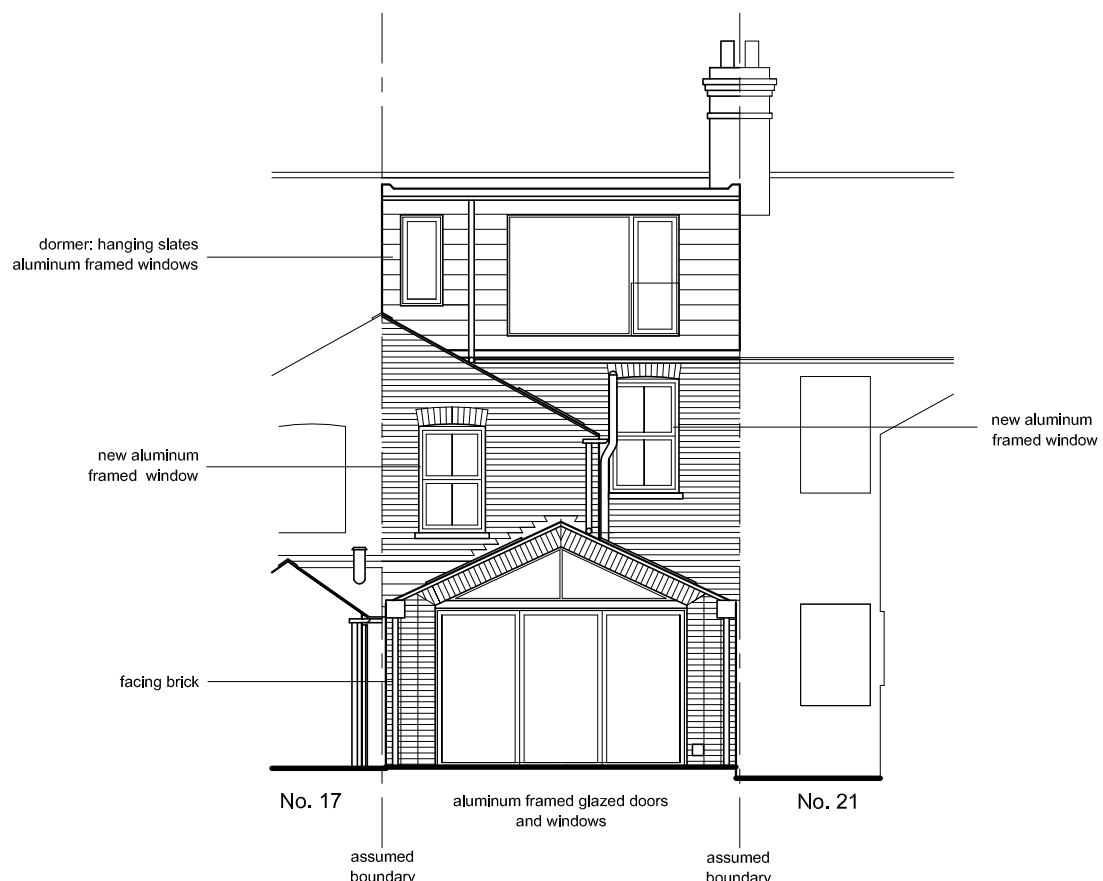

south (front) elevation

north (rear) elevation

west (side) elevation

east (side) elevation

Lightbox Architects

1 Kings Meadow
Osney Mead
Oxford
OX1 0DP
t 07901 521084
lightboxarchitects.com

title
19 Barrett Street
Oxford
OX2 0AT

drawing
proposed elevations

drawing number
BAR19 040A

scale at A3 1:100 date Jan 2021 drawn by jo

PLANNING APPLICATION

revisions

A
proposed south (front) elevation added
jmac 09.02.21