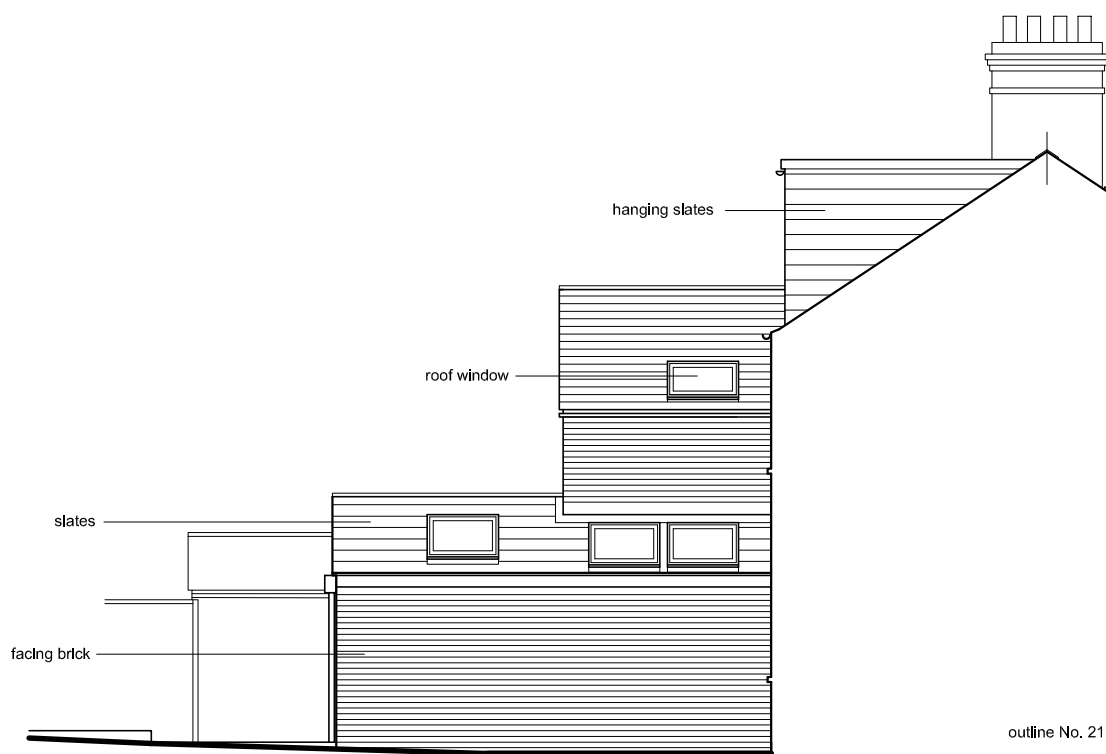

south (front) elevation

north (rear) elevation

west (side) elevation

east (side) elevation

Lightbox Architects

1 Kings Meadow
Osney Mead
Oxford
OX1 0DP
t 07901 521084
lightboxarchitects.com

title
19 Barrett Street
Oxford
OX2 0AT

drawing
proposed elevations

drawing number
BAR19 040A

scale at A3 1:100 date Jan 2021 drawn by jo

PLANNING APPLICATION

revisions

A
proposed south (front) elevation added
jmac 09.02.21