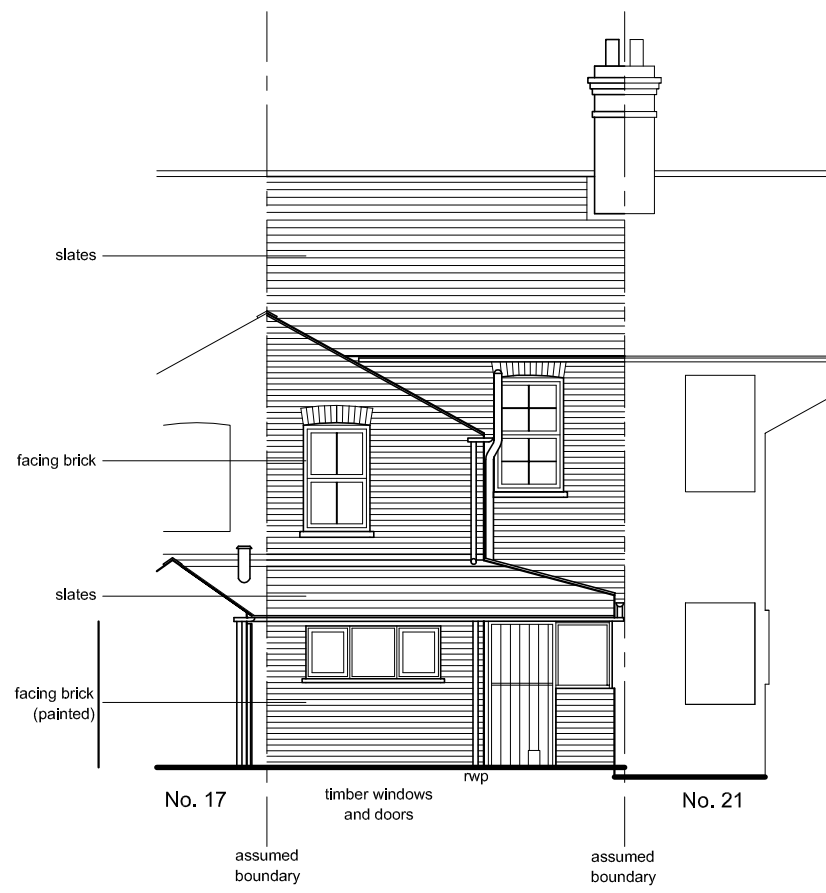

south (front) elevation

north (rear) elevation

west (side) elevation

# Lightbox Architects

1 Kings Meadow  
Osney Mead  
Oxford  
OX1 0DP  
t 07901 521084  
lightboxarchitects.com

Title  
19 Barrett Street  
Oxford  
OX2 0AT

drawing  
existing elevations

drawing number  
**BAR19 013A**

scale at A3 1:100    date Nov 2020    drawn by jo

## RECORD DRAWING

revisions  
  
A  
existing south (front) elevation added  
jmac 09.02.21