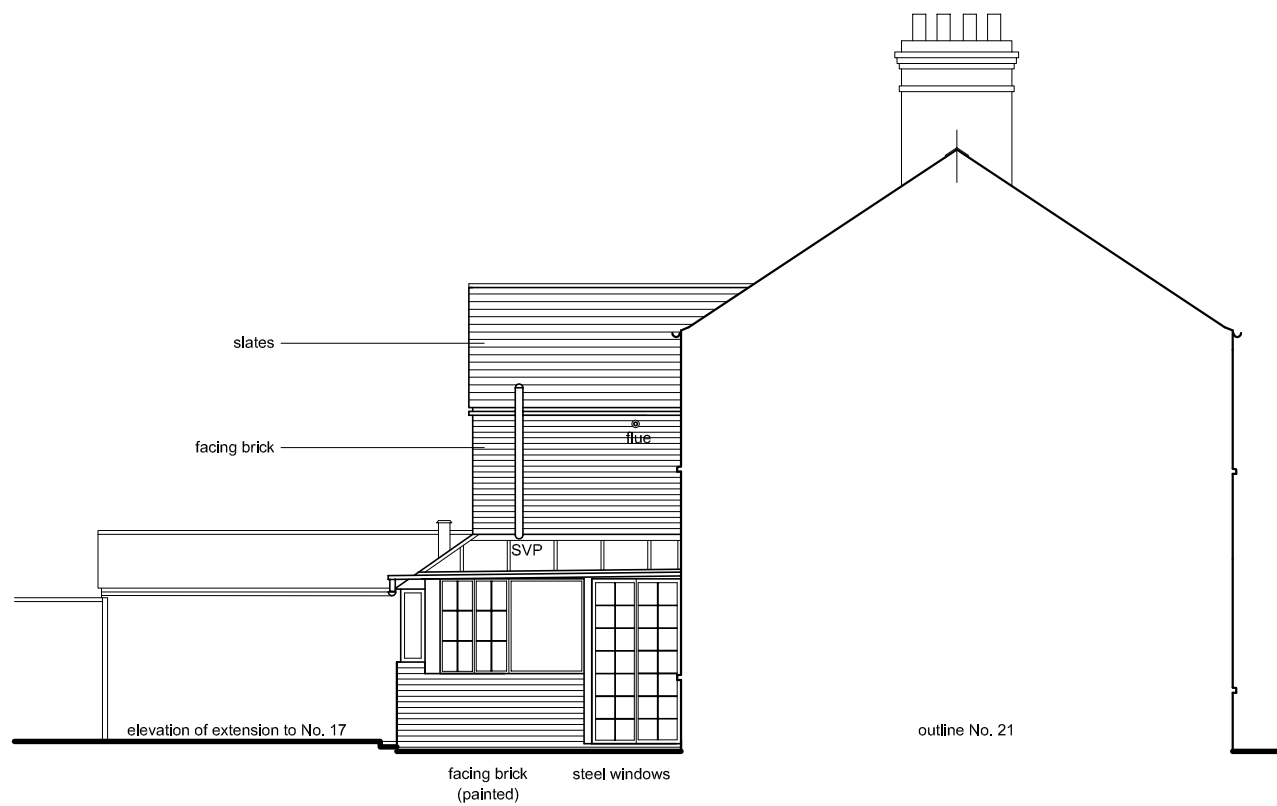

south (front) elevation

north (rear) elevation

west (side) elevation

# Lightbox Architects

1 Kings Meadow  
Osney Mead  
Oxford  
OX1 0DP  
t 07901 521084  
lightboxarchitects.com

Title  
19 Barrett Street  
Oxford  
OX2 0AT

drawing  
existing elevations

drawing number  
**BAR19 013A**

scale at A3 1:100    date Nov 2020    drawn by jo

## RECORD DRAWING

revisions  
  
A  
existing south (front) elevation added  
jmac 09.02.21