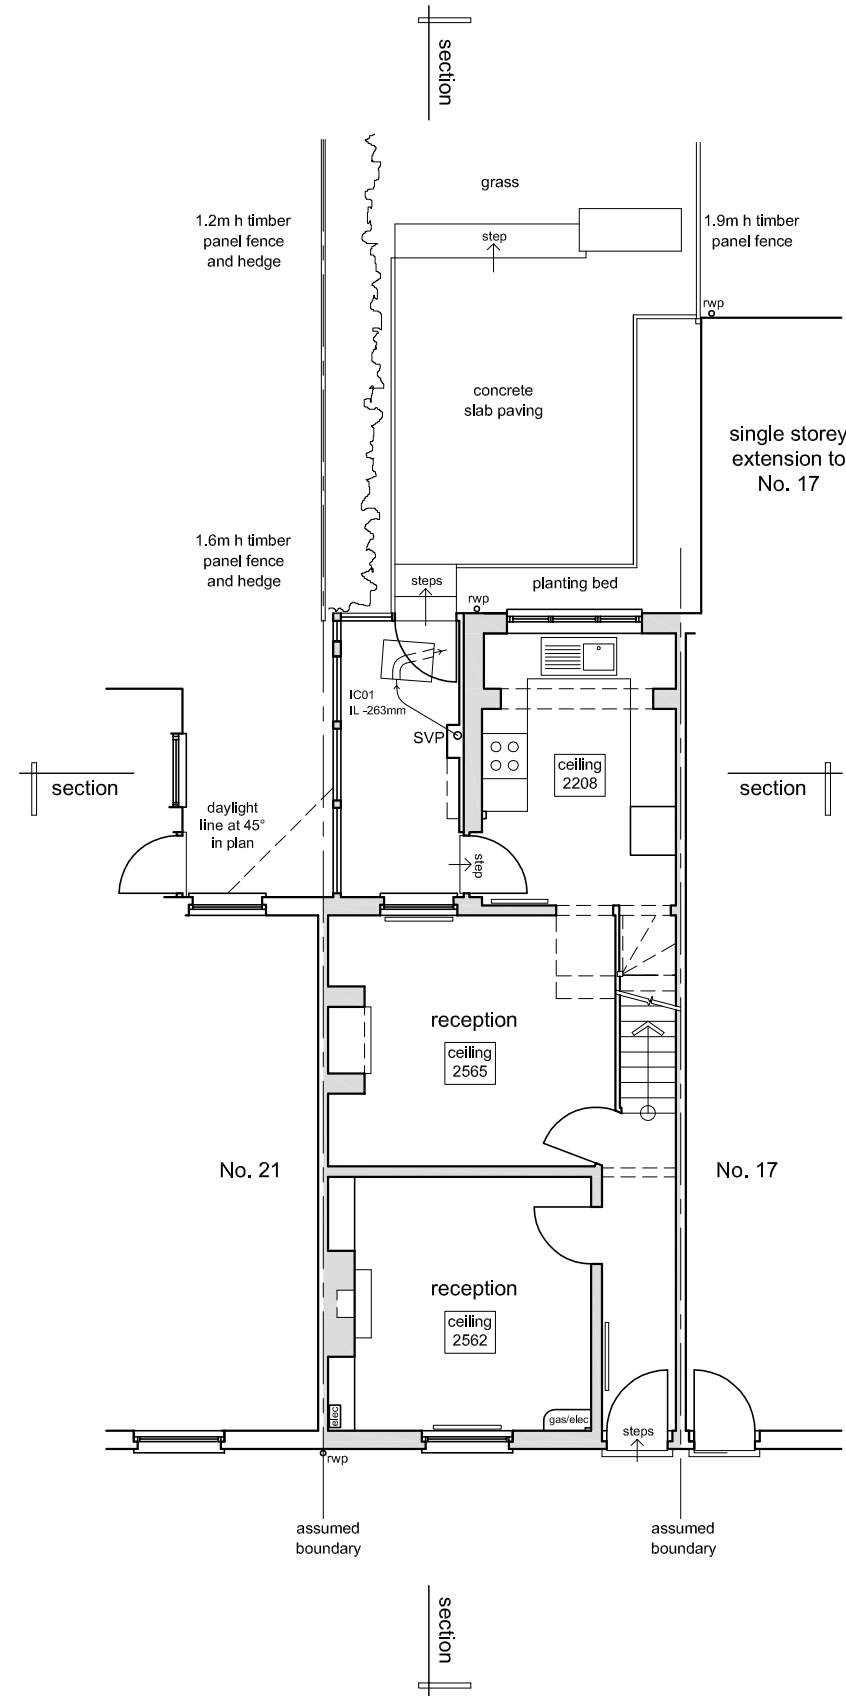

Lightbox Architects

1 Kings Meadow
Osney Mead
Oxford
OX1 0DP
t 07901 521084
lightboxarchitects.com

title
19 Barrett Street
Oxford
OX2 0AT

drawing
existing ground and first floor plans

drawing number
BAR19 010 A

scale at A3 date drawn by
1:100 Nov 2019 jo

RECORD DRAWING

Rev A 27.01.21 jo
daylight line added

ground floor plan

first floor plan