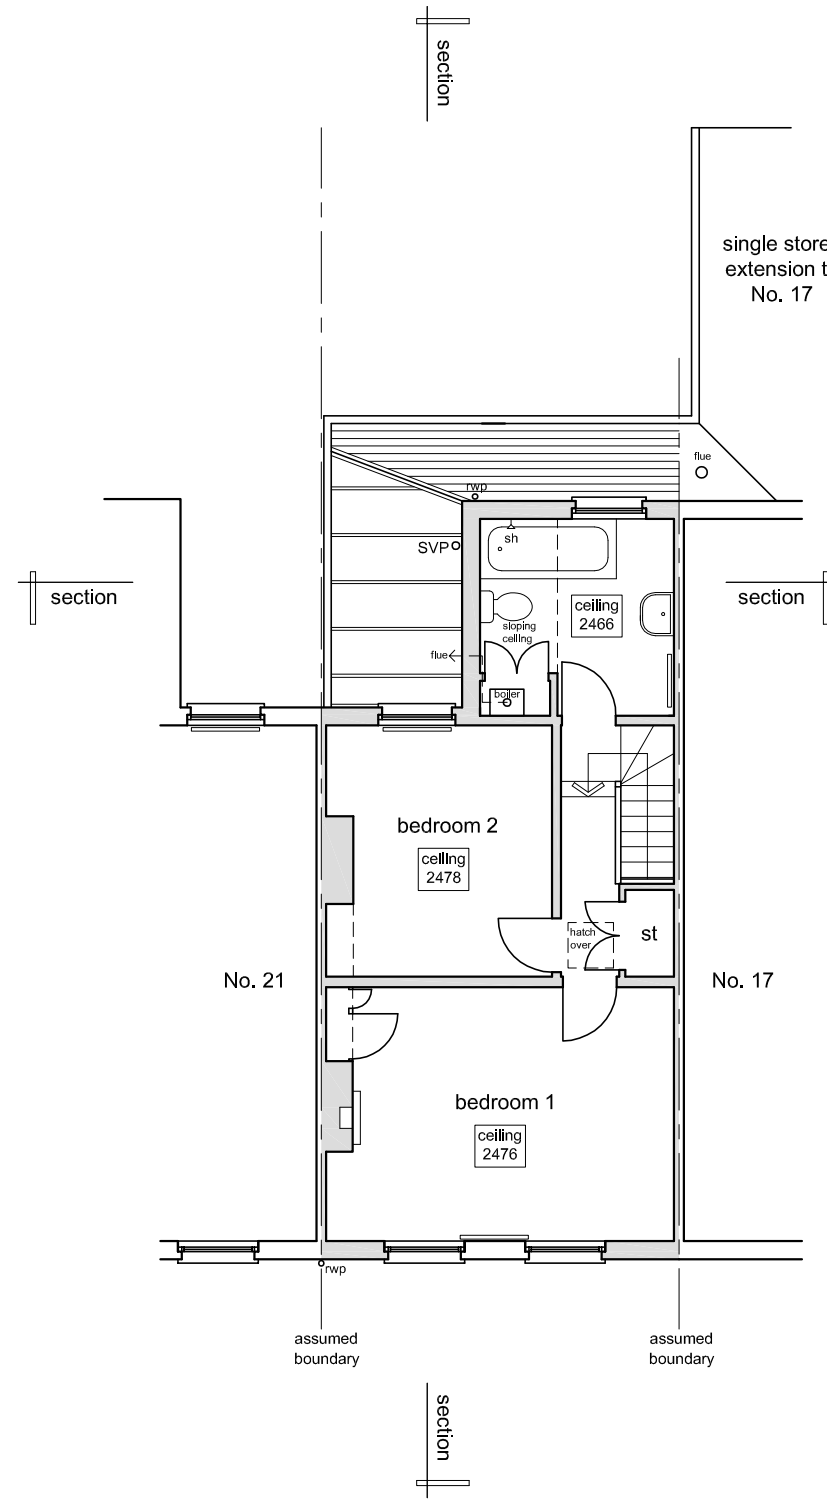

Lightbox Architects

1 Kings Meadow
Osney Mead
Oxford
OX1 0DP
t 07901 521084
lightboxarchitects.com

title
19 Barrett Street
Oxford
OX2 0AT

drawing
existing ground and first floor plans

drawing number
BAR19 010 A

scale at A3 date drawn by
1:100 Nov 2019 jo

RECORD DRAWING

Rev A 27.01.21 jo
daylight line added

ground floor plan

first floor plan