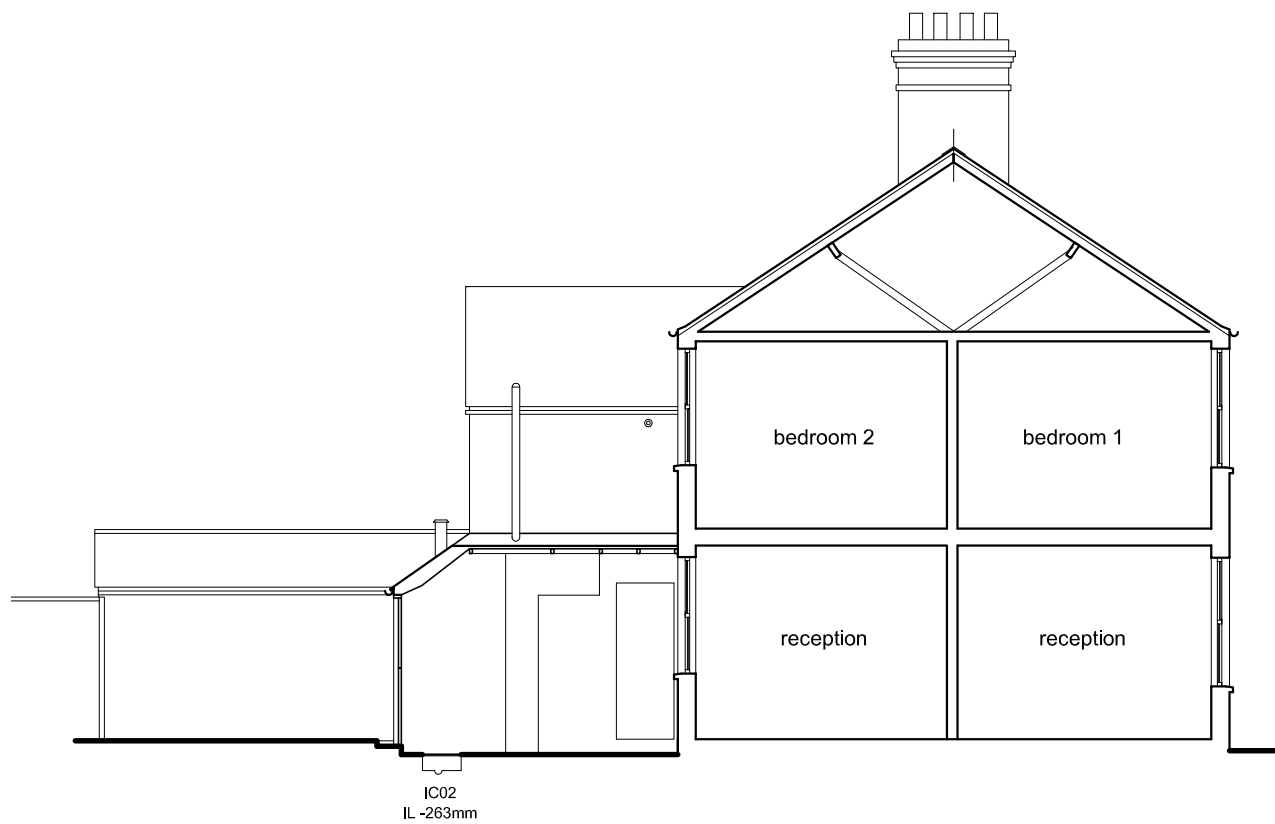

cross section

long section

Lightbox Architects

1 Kings Meadow
Osney Mead
Oxford
OX1 0DP
t 07901 521084
lightboxarchitects.com

title
19 Barrett Street
Oxford
OX2 0AT

drawing
existing sections

drawing number
BAR19 012 A

scale at A3 date drawn by
1:100 Nov 2020 jo

RECORD DRAWING

Rev A 27.01.21 jo
daylight line added