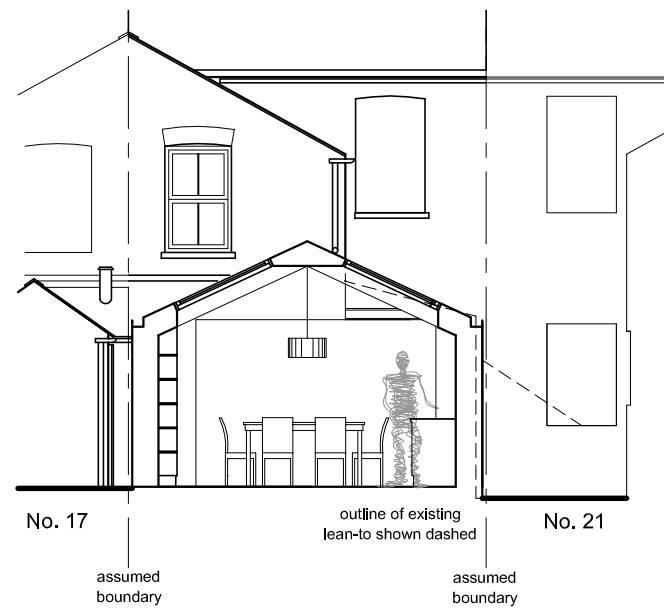

section 1-1

section 2-2

Lightbox Architects

1 Kings Meadow
 Osney Mead
 Oxford
 OX1 0DP
 t 07901 521084
 lightboxarchitects.com

title
 19 Barrett Street
 Oxford
 OX2 0AT

drawing
 proposed cross sections

drawing number
BAR19 030

scale at A3 date drawn by
 1:100 Jan 2021 jo

PLANNING APPLICATION