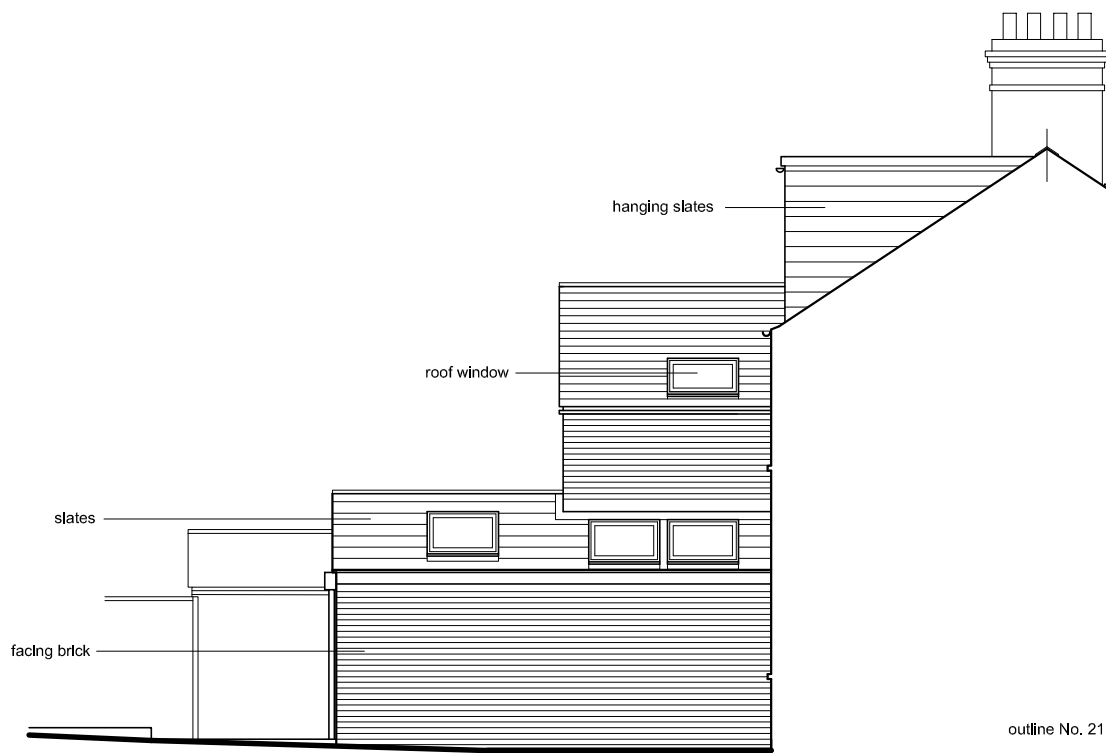

north (rear) elevation

Lightbox Architects

1 Kings Meadow
Osney Mead
Oxford
OX1 0DP
t 07901 521084
lightboxarchitects.com

Title
19 Barrett Street
Oxford
OX2 0AT

drawing
proposed elevations

drawing number
BAR19 040

scale at A3
1:100

date
Jan 2021

drawn by
jo

PLANNING APPLICATION

west (side) elevation

east (side) elevation