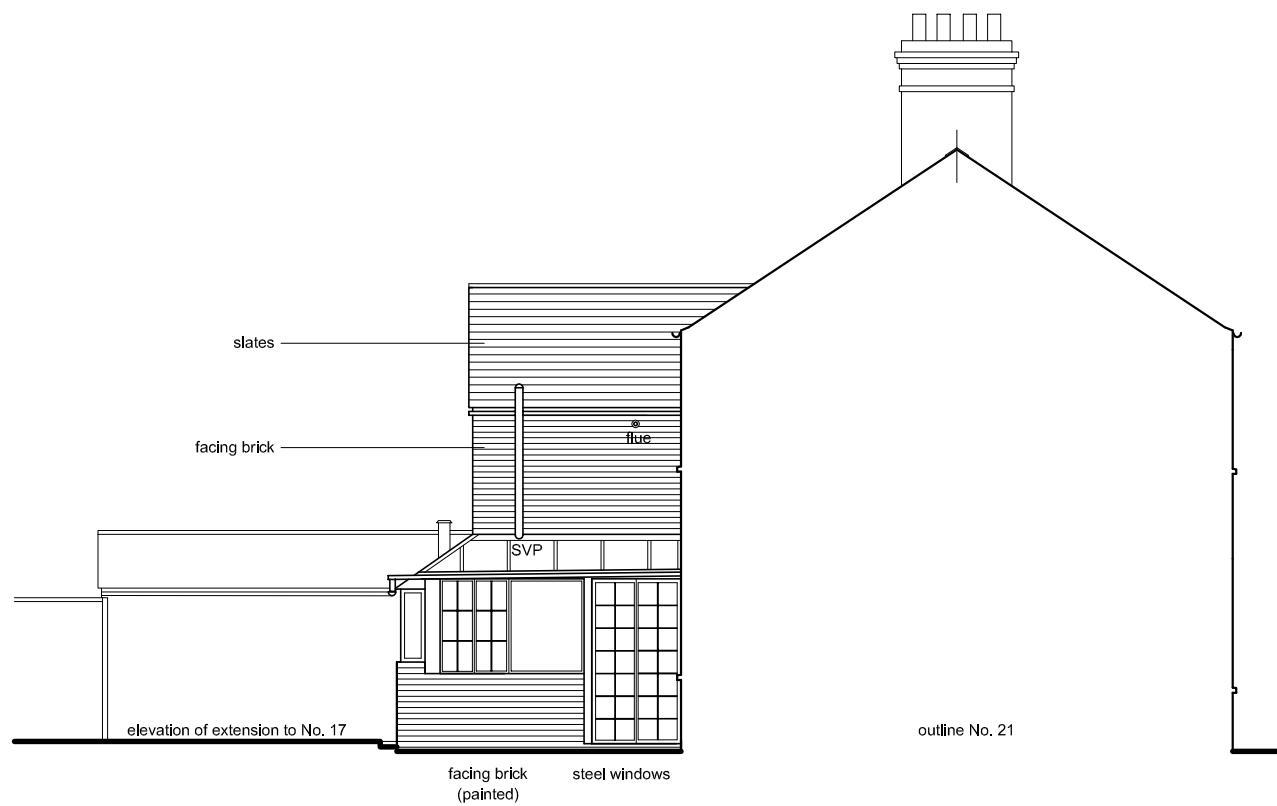

north (rear) elevation

west (side) elevation

Lightbox Architects

1 Kings Meadow
Osney Mead
Oxford
OX1 0DP
t 07901 521084
lightboxarchitects.com

title
19 Barrett Street
Oxford
OX2 0AT

drawing
existing elevations

drawing number
BAR19 013

scale at A3 1:100 date Nov 2020 drawn by jo

RECORD DRAWING