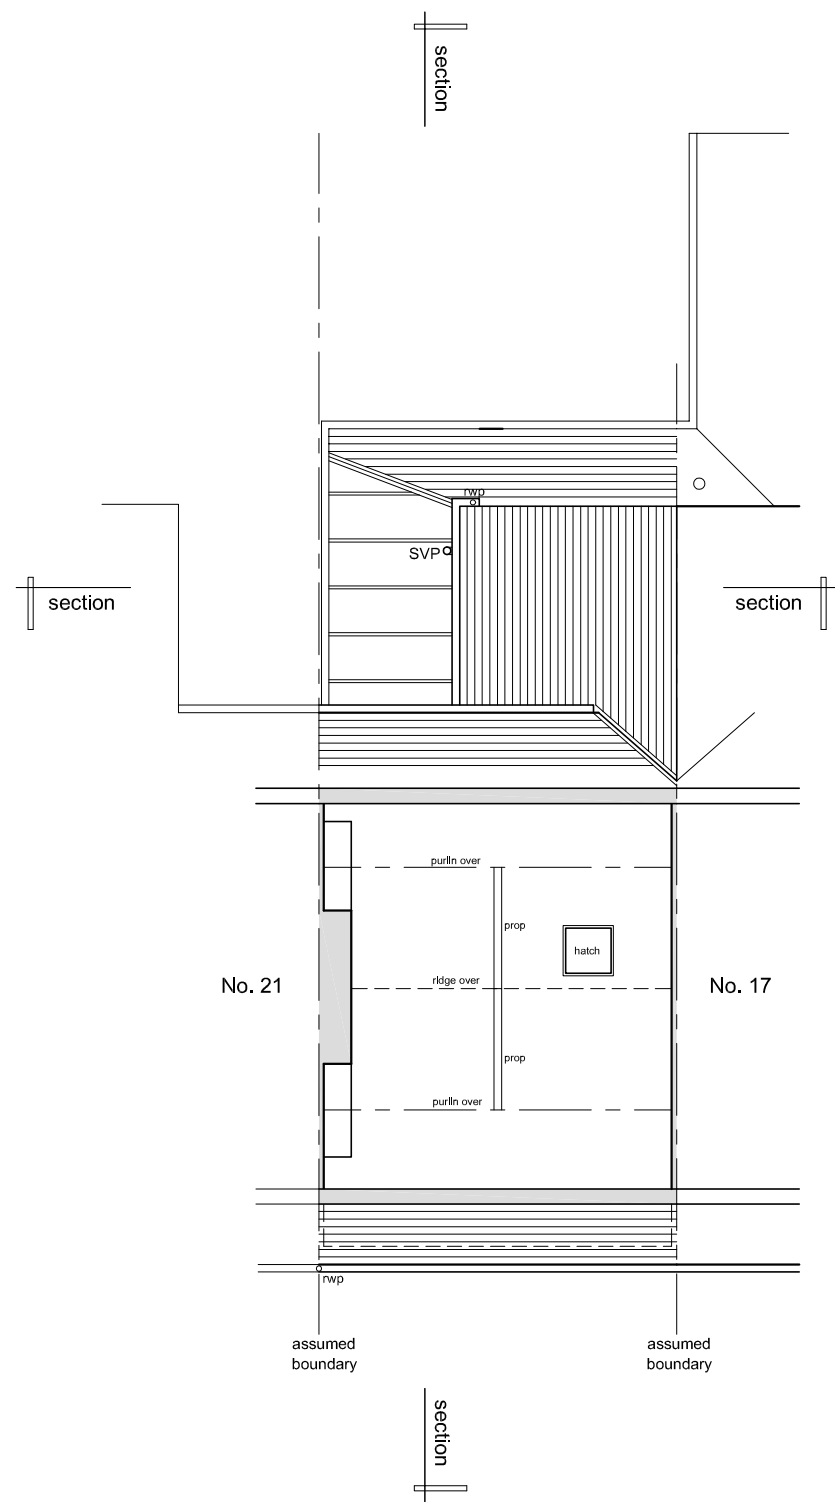

Lightbox Architects

1 Kings Meadow
Osney Mead
Oxford
OX1 0DP
t 07901 521084
lightboxarchitects.com

title
19 Barrett Street
Oxford
OX2 0AT

drawing
existing loft and roof plans

drawing number
BAR19 011

scale at A3 date drawn by
1:100 Nov 2019 jo

RECORD DRAWING

loft floor plan

roof plan