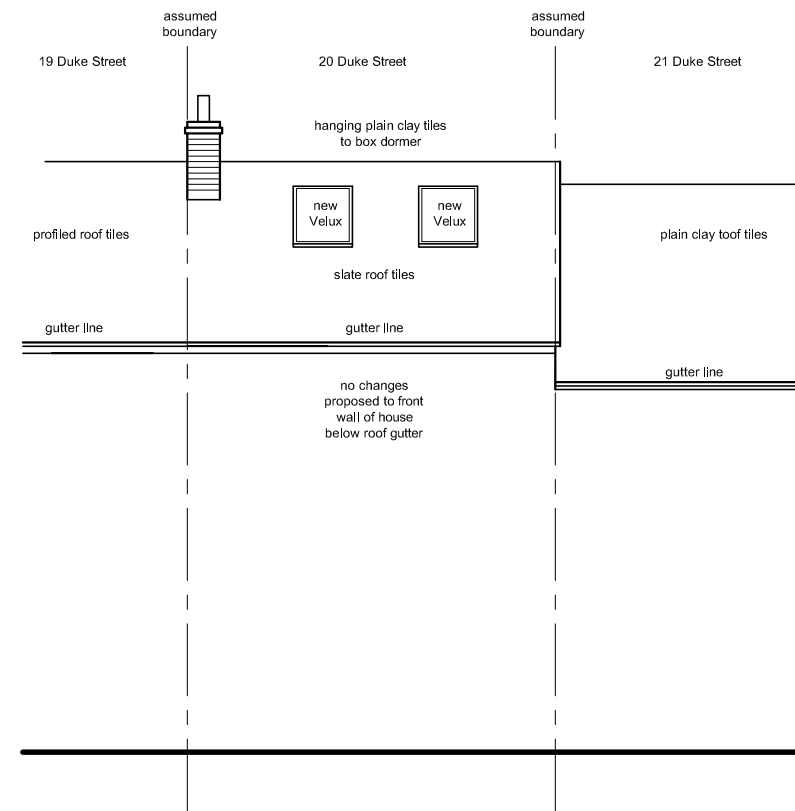

south elevation

north elevation

east (rear) elevation

west (front) elevation

Lightbox Architects

1 Kings Meadow
Osney Mead
Oxford
OX2 0DP
t 07901 521084
lightboxarchitects.com

title
extension and alterations to
20 Duke Street
Oxford
OX2 0HX
for Felicity and Peter Leary

drawing
proposed elevations

drawing number
DUK20 041A

scale at A3 1:100 date February 2021 drawn by jmac

PLANNING APPLICATION

revisions
A
front (west) elevation proposed added
north (side) elevation proposed added
jmac 09.02.21