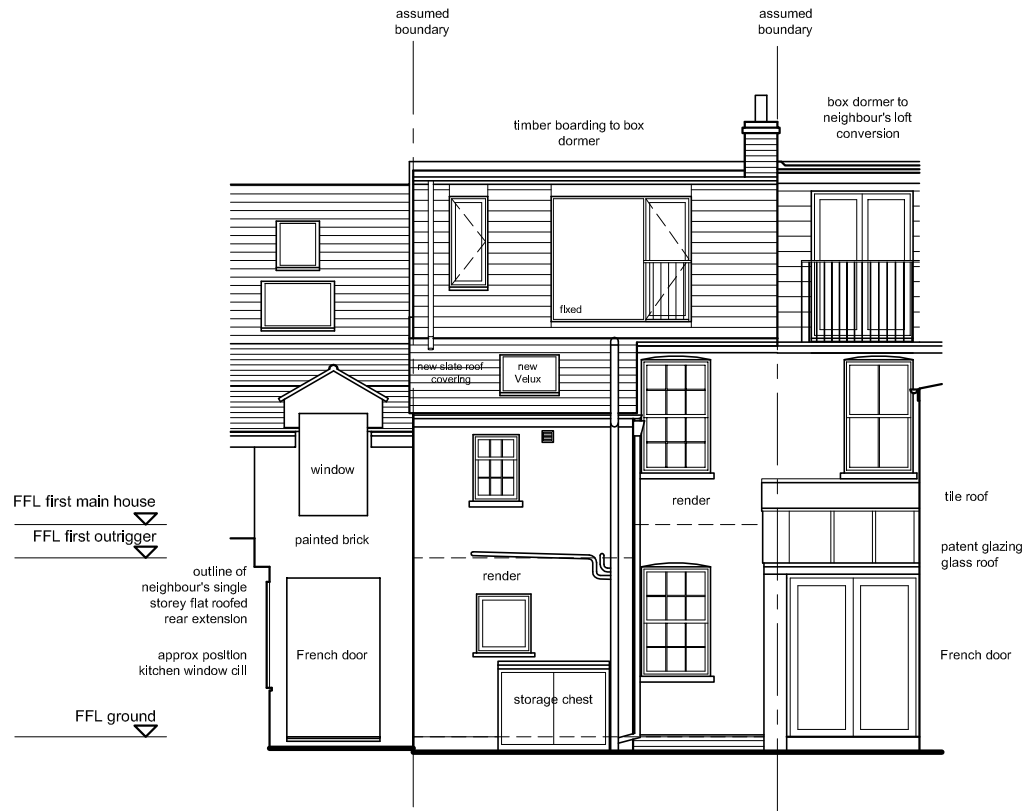

south elevation

north elevation

east (rear) elevation

west (front) elevation

Lightbox Architects

1 Kings Meadow
Osney Mead
Oxford
OX2 0DP
t 07901 521084
lightboxarchitects.com

title
extension and alterations to
20 Duke Street
Oxford
OX2 0HX
for Felicity and Peter Leary

drawing
proposed elevations

drawing number
DUK20 041A

scale at A3 1:100 date February 2021 drawn by jmac

PLANNING APPLICATION

revisions
A
front (west) elevation proposed added
north (side) elevation proposed added
jmac 09.02.21