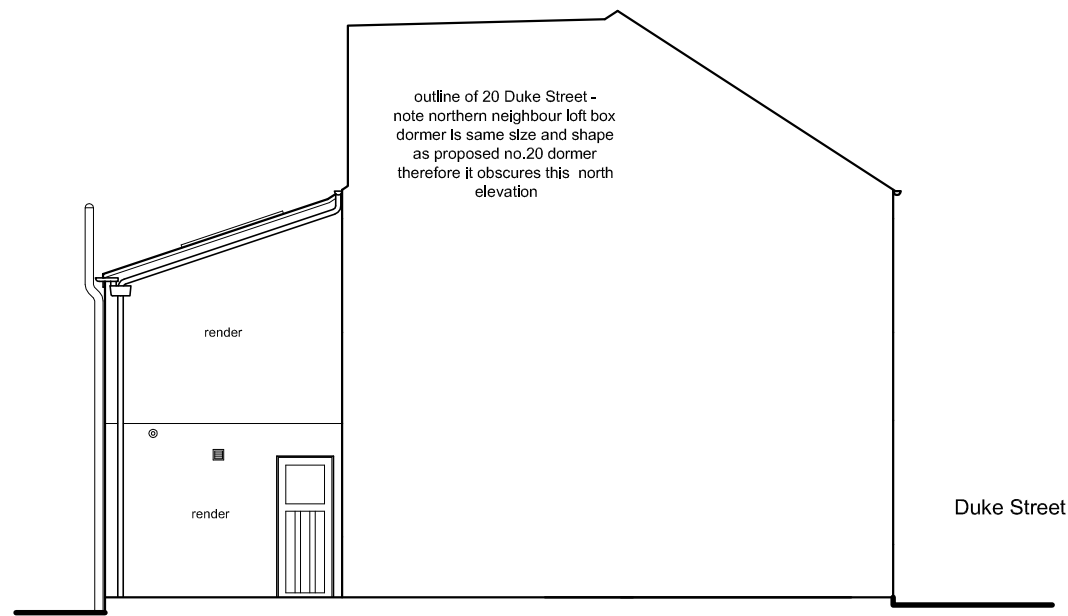

south elevation

north elevation

east (rear) elevation

west (front) elevation

Lightbox Architects

1 Kings Meadow
Osney Mead
Oxford
OX2 0DP
t 07901 521084
lightboxarchitects.com

title
extension and alterations to
20 Duke Street
Oxford
OX2 0HX
for Felicity and Peter Leary

drawing
proposed elevations

drawing number
DUK20 041A

scale at A3 1:100 date February 2021 drawn by jmac

PLANNING APPLICATION

revisions
A
front (west) elevation proposed added
north (side) elevation proposed added
jmac 09.02.21