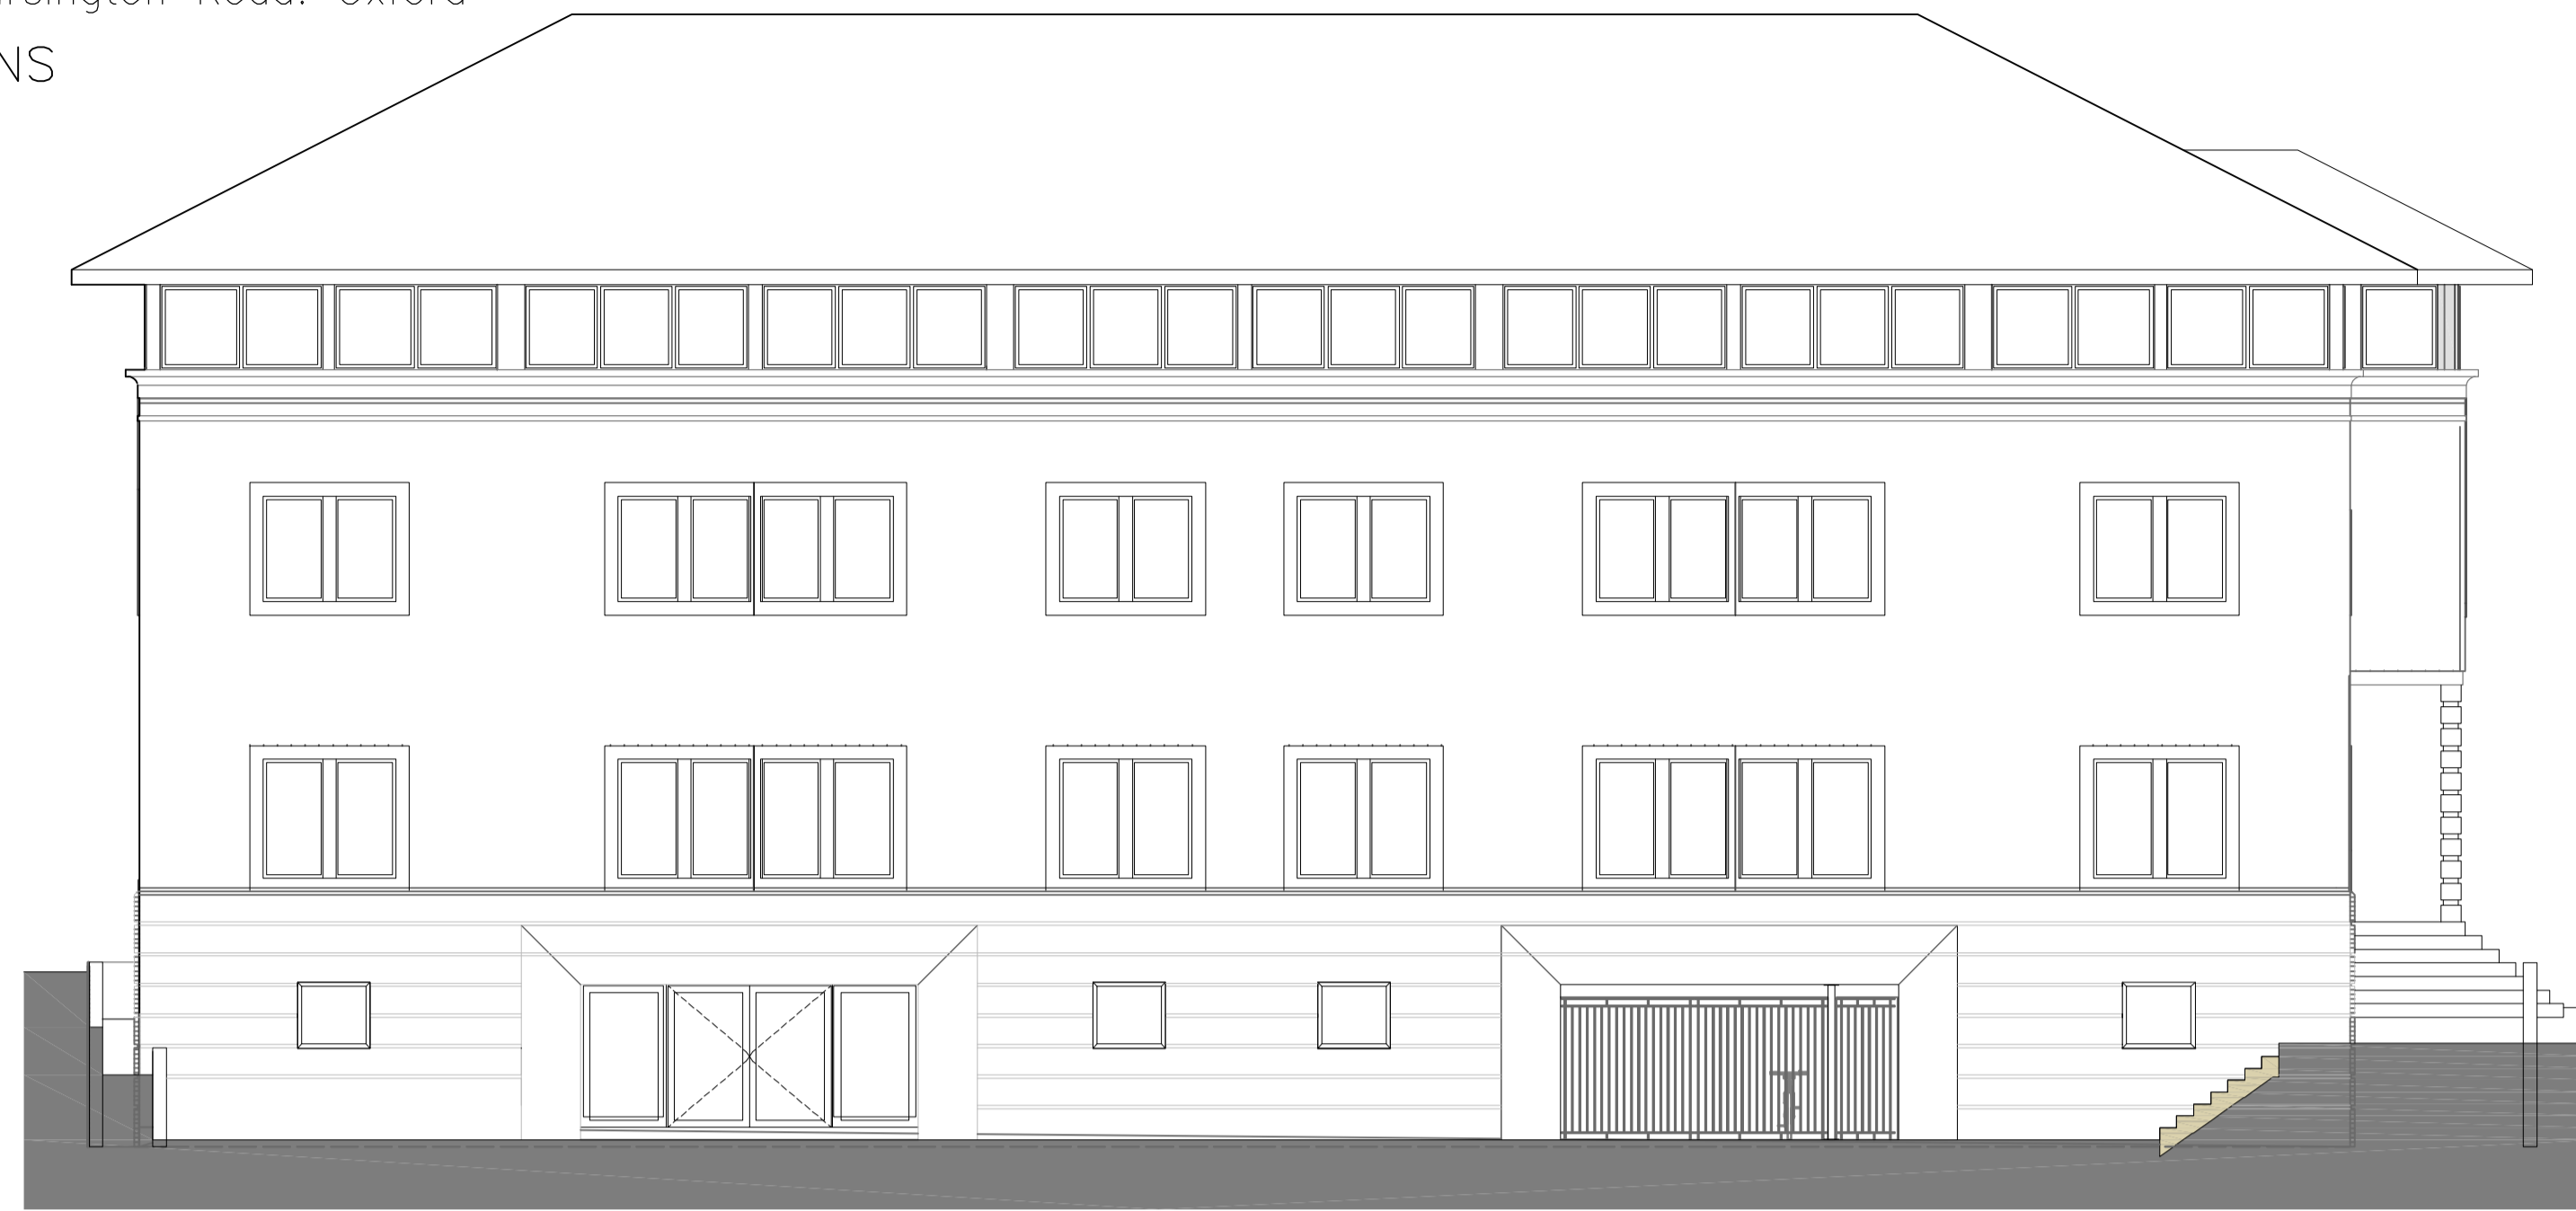

Premier Place, 196 Garsington Road. Oxford

EXISTING ELEVATIONS

Scale 1:100

EXISTING PLANS

Scale 1:100

**OXFORD ARCHITECTURAL DESIGN**  
1 01865 883888 info@oxfordAD.com  
Premier Place  
196 Garsington Road  
Oxford, OX4 6FG  
Existing elevations and plans  
1/100 @ A1  
drwg no.1648\_101p01 Oct 2020  
**STATUS**  
**AS EXISTING**