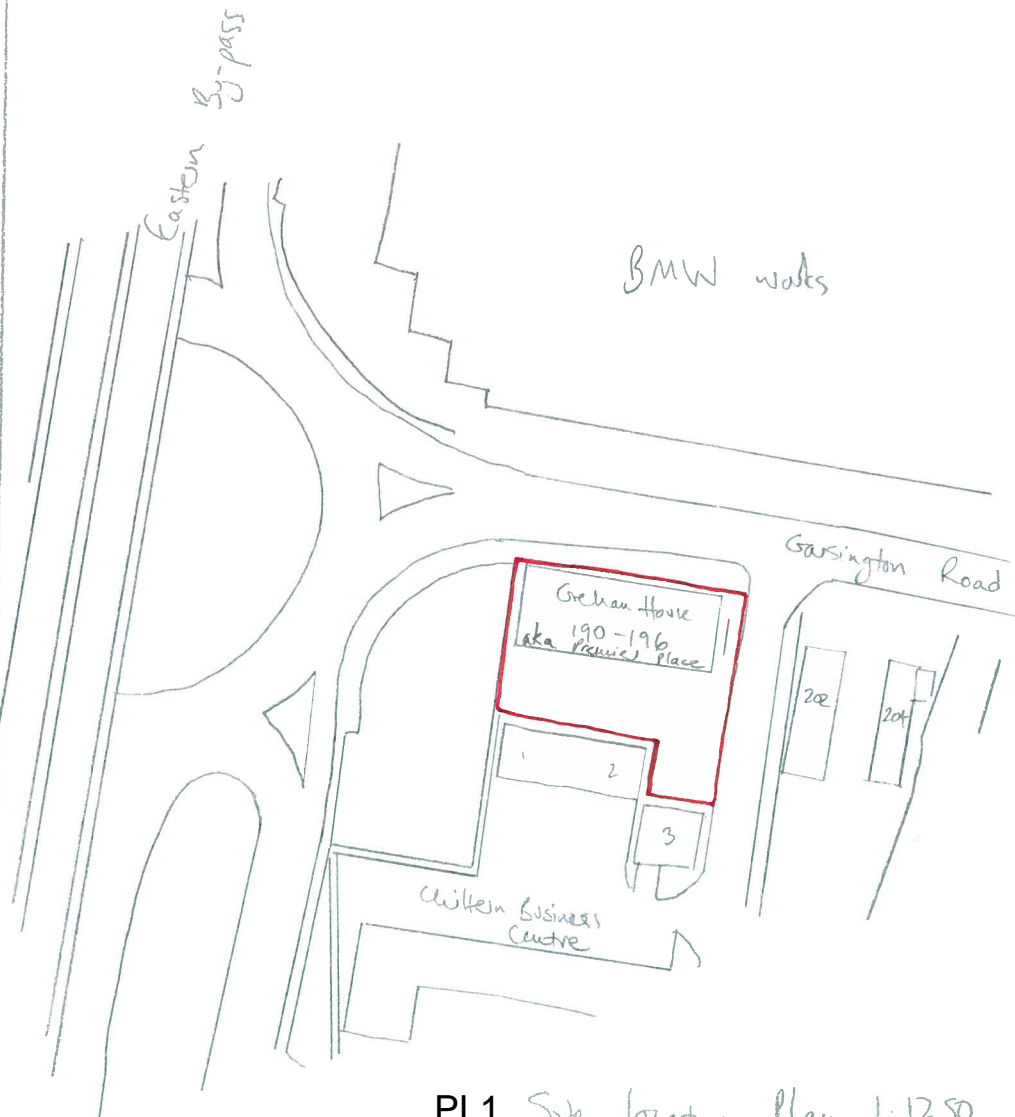

North

PL1 Site location Plan 1:1250

A4 paper

Site at Grehan House / now Premier Place

Drawing: Site location

January 2021

The John Phillips Planning Consultancy
Bagley Croft, Hinksey Hill
Oxford, OX1 5BD
Tel: 01865 326823
Email: planning@jppc.co.uk