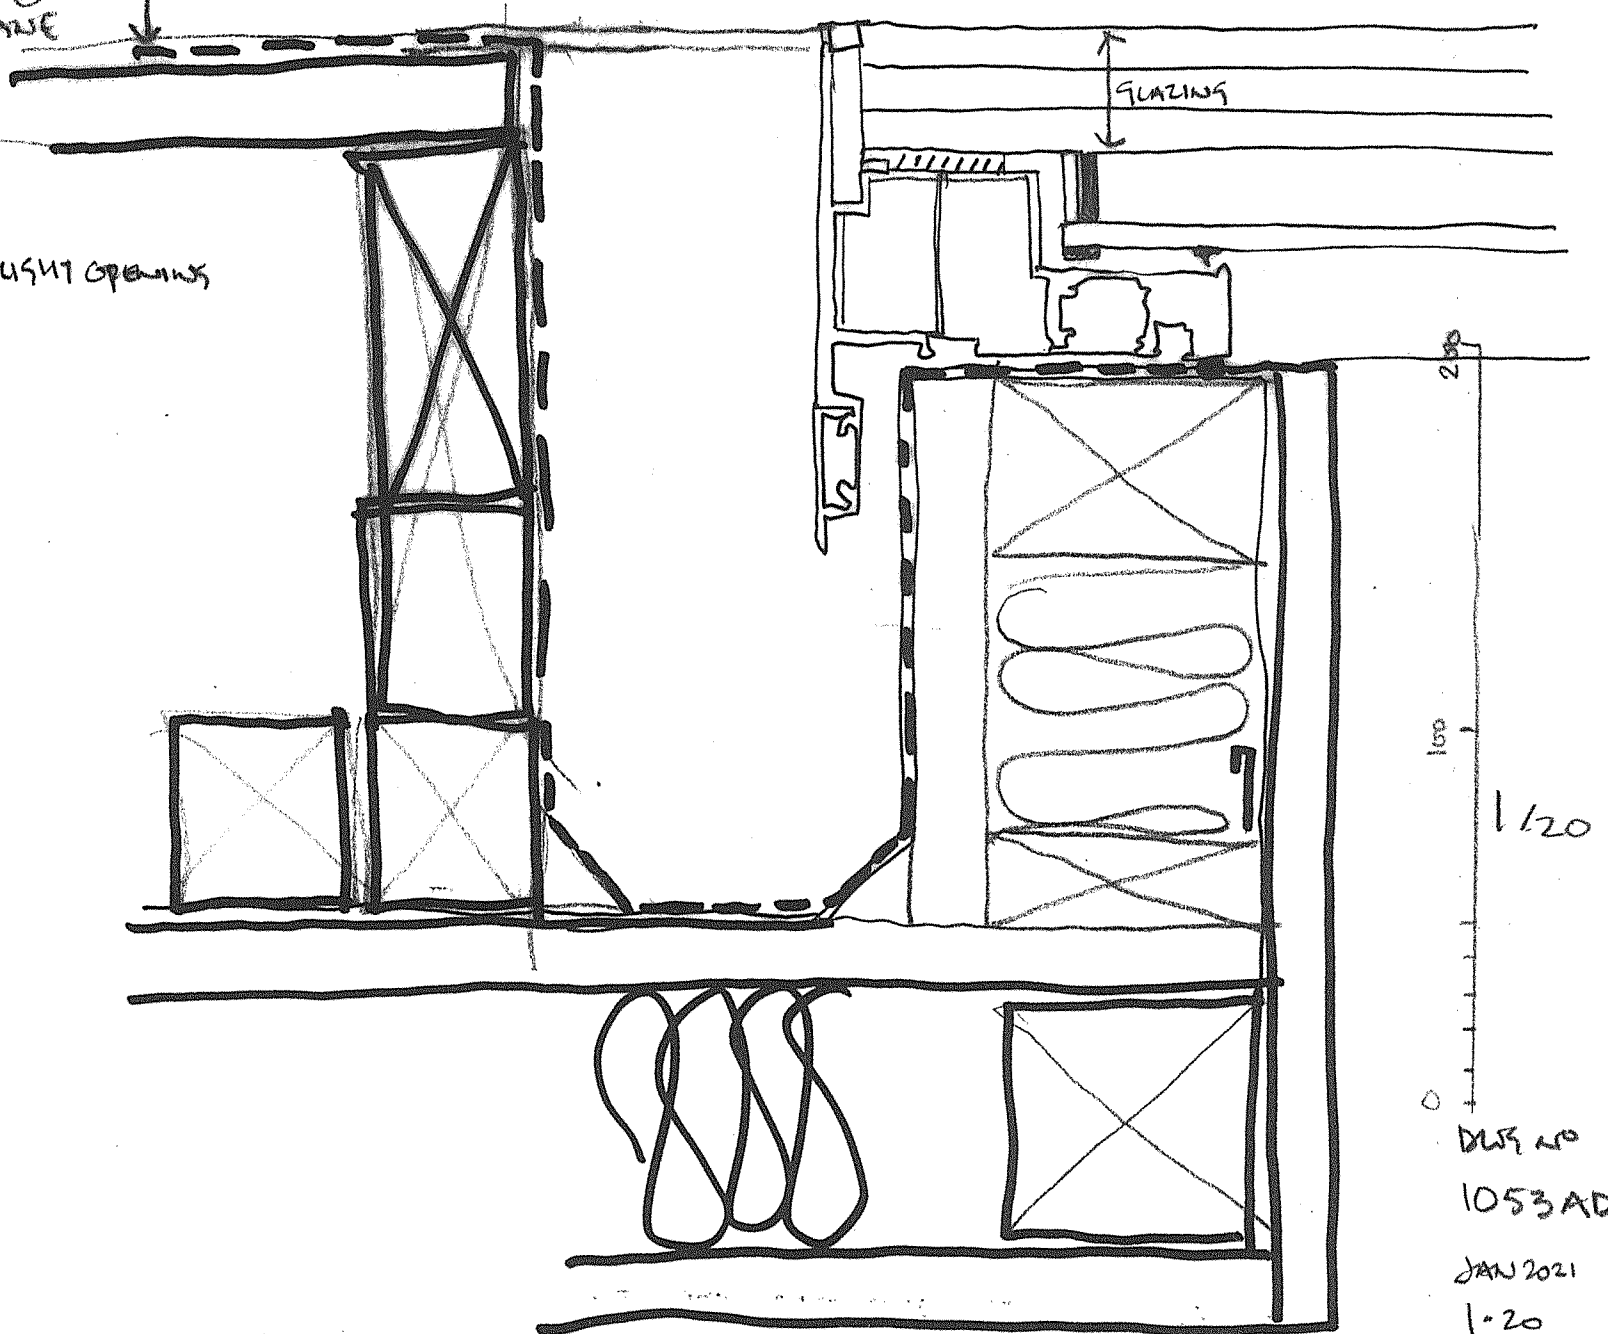

POLYROOF

SINGLE PLY MEMBRANE

GLAZED WALK ON ROOF LIGHT

SECTION THRU ROOFLIGHT OPENING
& FLAT ROOF

LF

SECTION

1053 AD 08

200
100
1/20
0
DWG NO
1053 AD 08
JAN 2021
1/20