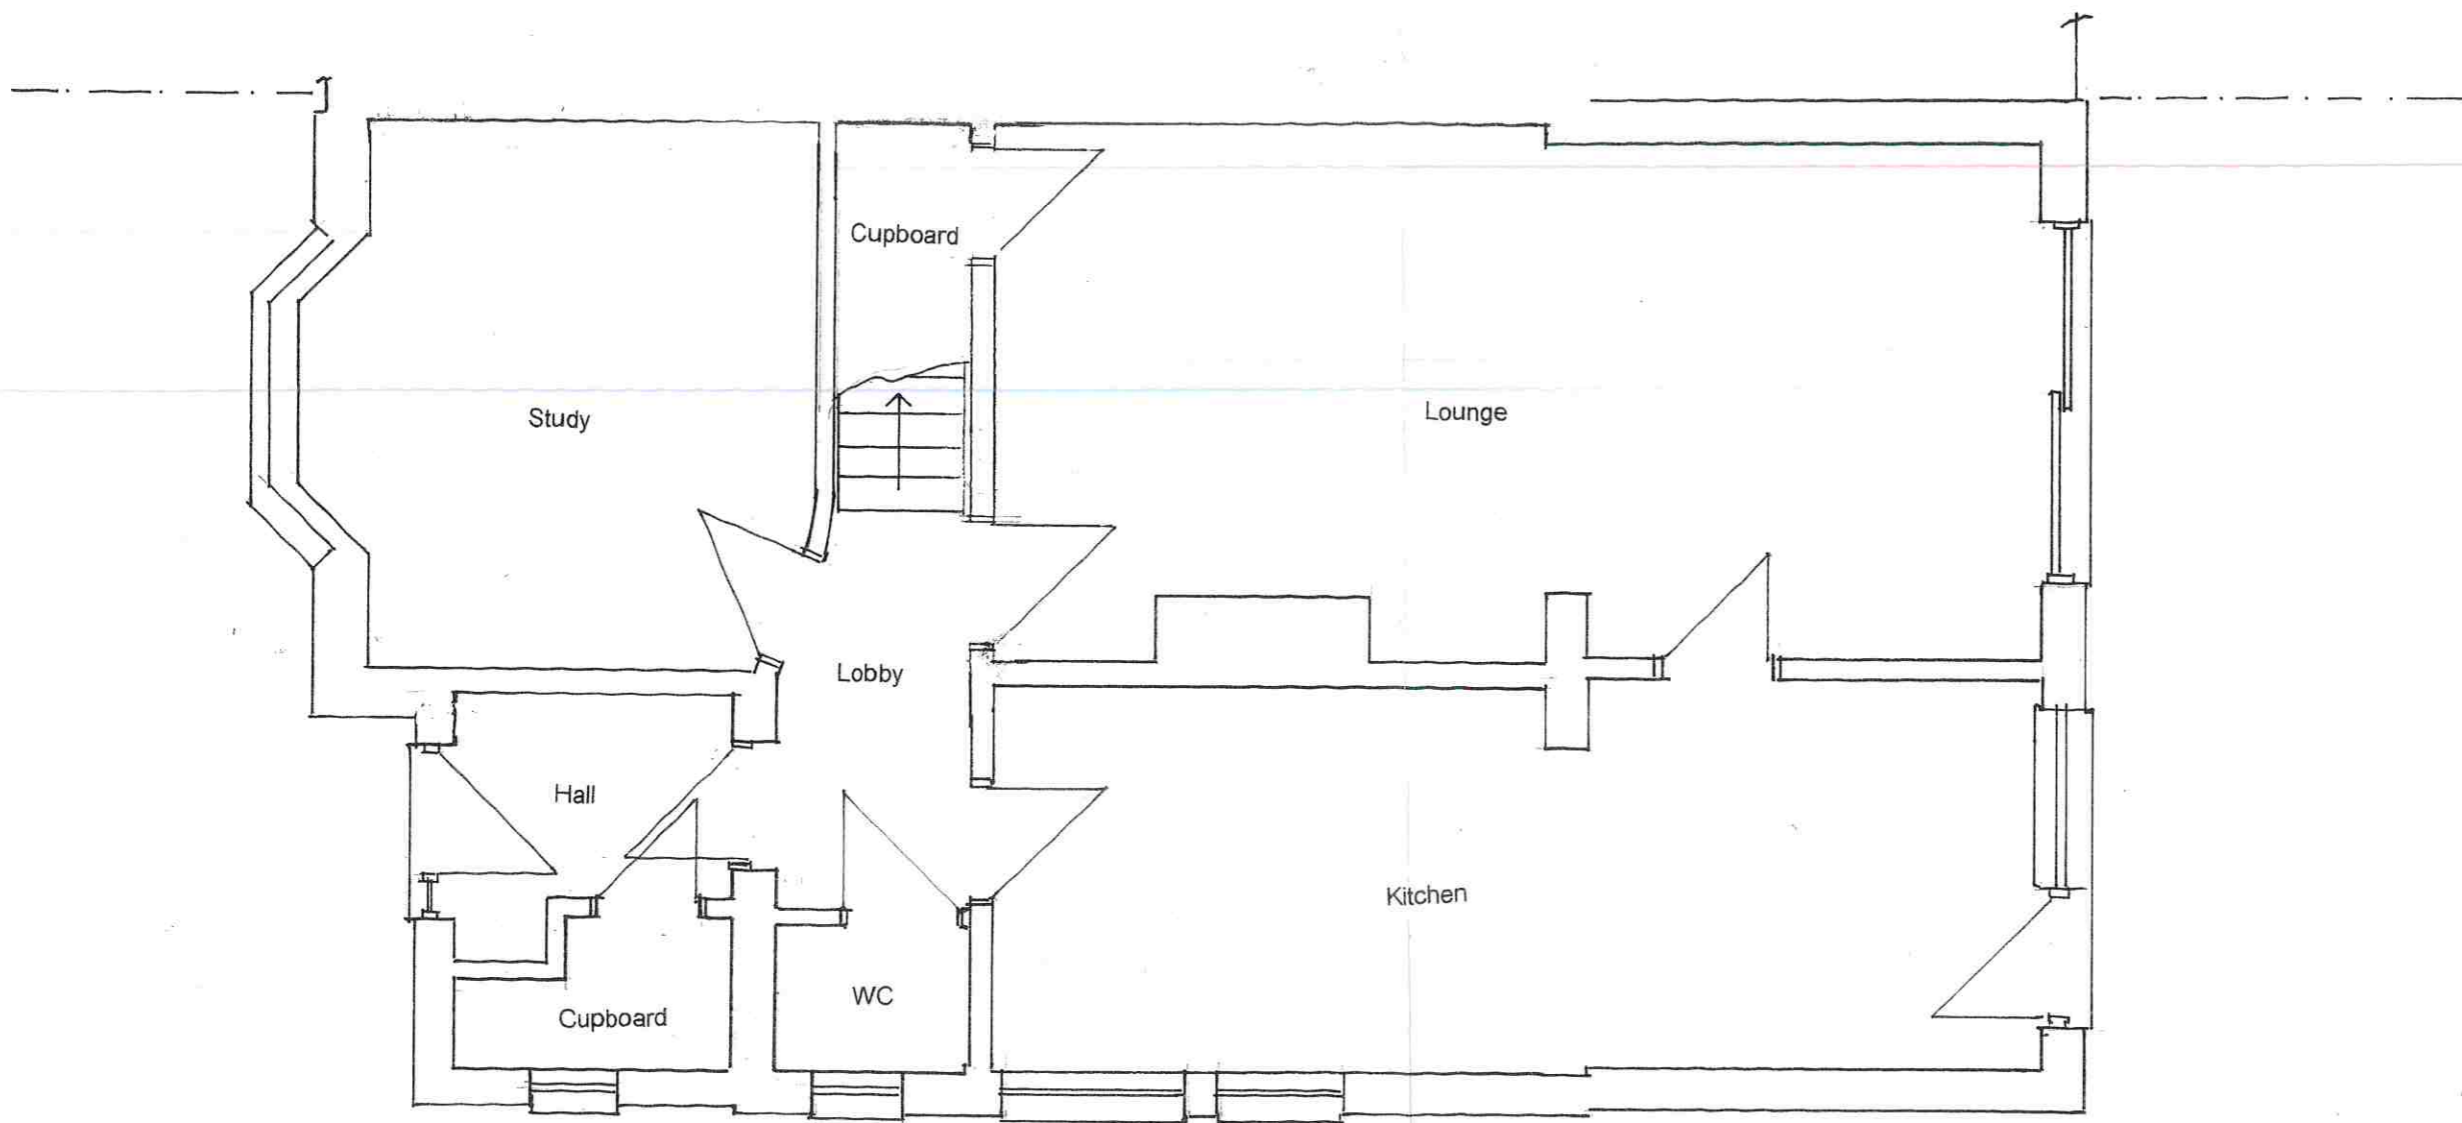

Scale 1:50

115

<b>Quarry Building Services</b>	
01865 451093	
Existing Ground Floor Plan to	
113 Dene Road Headington Oxford for	
Mr and Mrs G Toohey	
Scale 1:50	Paper size A3
Drawing 21/TO/02	Jan-21