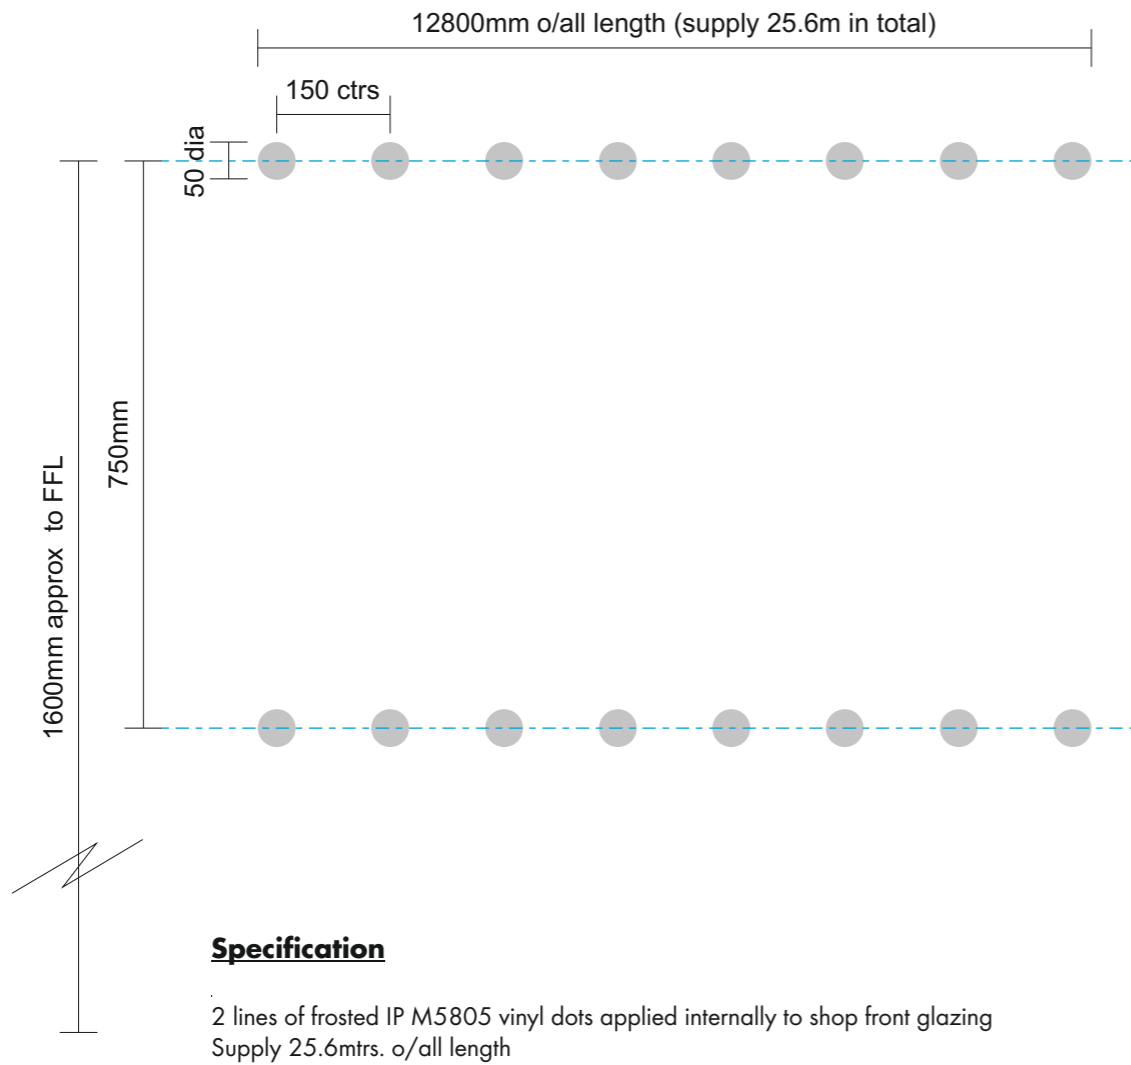

# MANIFESTATIONS & DOOR VINYL

**Specification**

Digitally printed graphics onto MD5 self adhesive vinyl overlaid in gloss laminate applied either side of glazing in doors approx 850mm FFL to underside of vinyl.