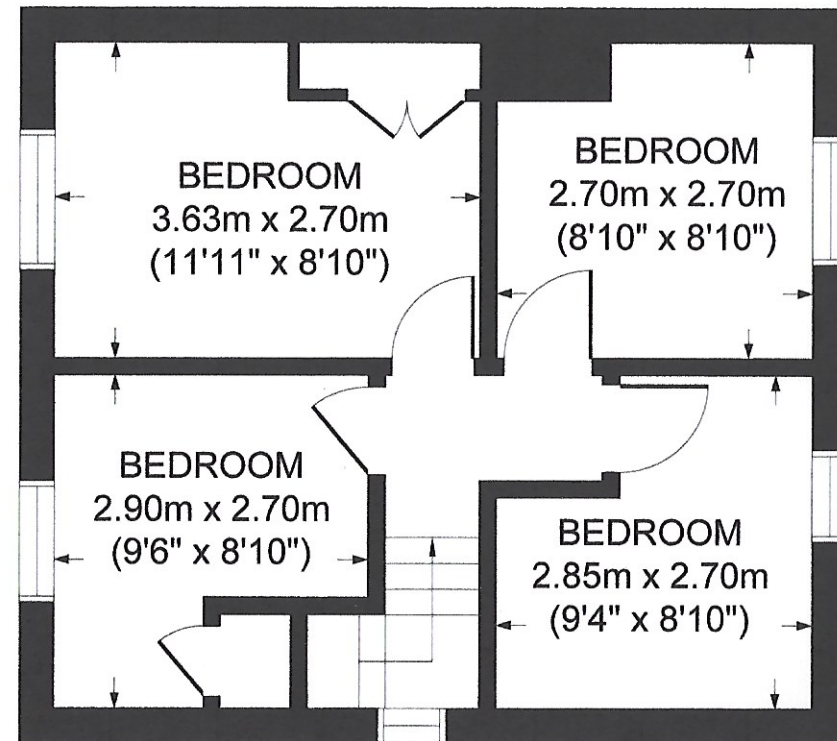

GROUND FLOOR  
GROSS INTERNAL  
FLOOR AREA 529 SQ FT

FIRST FLOOR  
GROSS INTERNAL  
FLOOR AREA 398 SQ FT

APPROX. GROSS INTERNAL FLOOR AREA 927 SQ FT / 86 SQ M  
105 BULAN ROAD HEADINGTON

All measurements of walls, doors, windows and fitting and appliances, including their size and location, are shown as standard sizes and therefore cannot be regarded as a representation by the seller.

SCALE APPROX 1:66