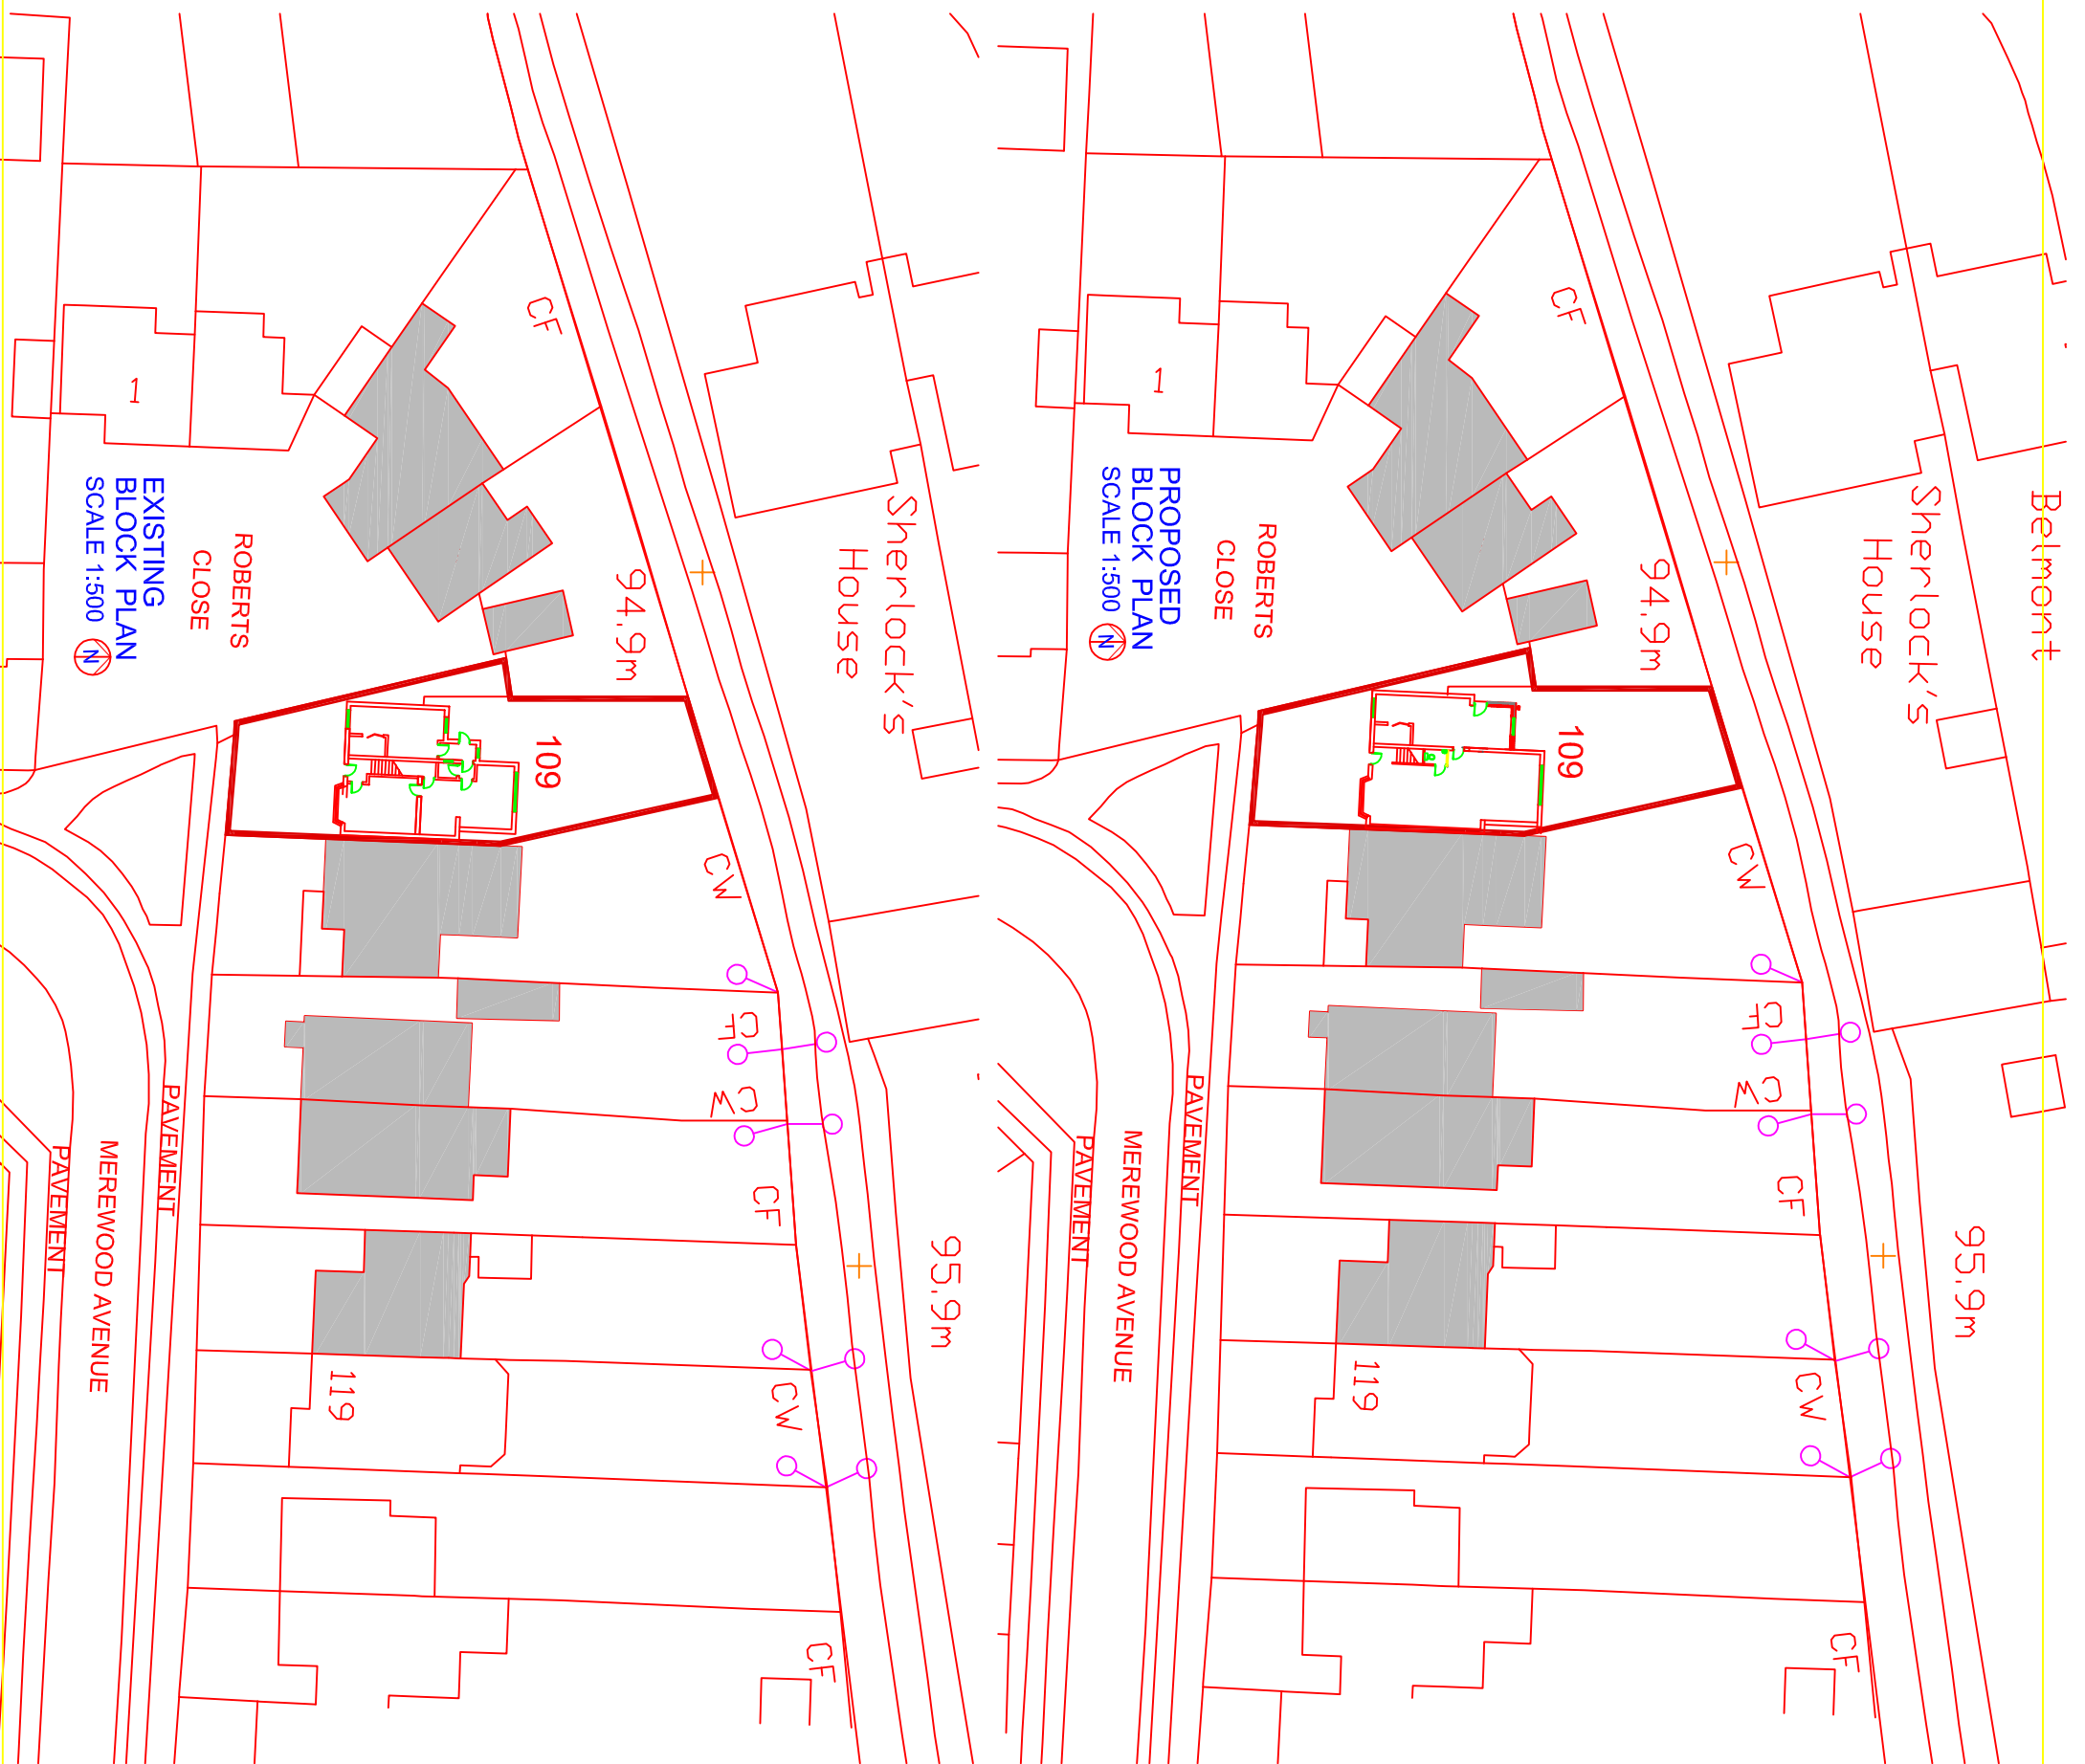

DO NOT SCALE

All dimensions to be checked on site. Errors or omissions should be reported to SD Designs

© Copyright belongs to SD Designs

Revision	Description	Date
SMIS		

SD Designs (UK) Ltd
Designer & Architectural Consultant
38 Fiddlers Park, Chesham,
Chesham Heath, Reading RG46 5AP
T: 020 8897 7633 M: 077 3240 5219
E-mail: S.Dossemy@merwex.com

CLIENT
PING WANG

ADDRESS
**109 MEREWOOD AVENUE
HEADINGTON, OXFORD OX3 8EG**

TITLE
**EXISTING & PROPOSED
BLOCK PLAN**

SCALE **1:500** DRAWN **SD** DATE **FEBRUARY 2021**
DRES NO. **GA 1003**