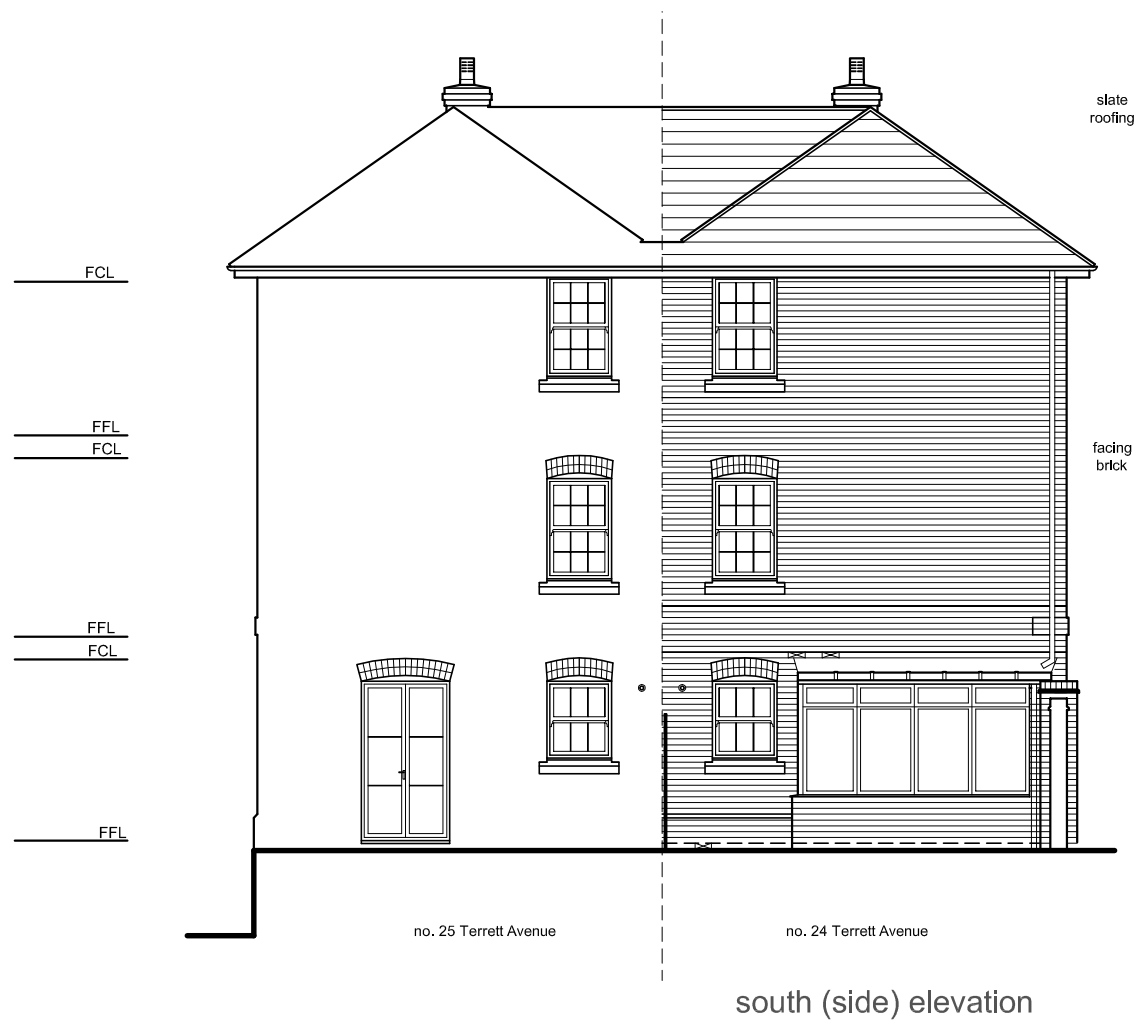

no. 24 Terrett Avenue no. 25 Terrett Avenue
north (side) elevation

no. 25 Terrett Avenue no. 24 Terrett Avenue
south (side) elevation

Lightbox Architects

1 Kings Meadow
Osney Mead
Oxford
OX2 0DP
t 07901 521084
lightboxarchitects.com

title
extension and alteration to
23 Terrett Avenue
Sandhills
Oxford
OX3 8FE
for Matthijs Branderhorst and
Angela Brueggemann

drawing
existing north (side) elevation
existing south (side)elevation

drawing number
TER23 016

scale at A3 date drawn by
1:100 October 2020 jmac

RECORD DRAWING