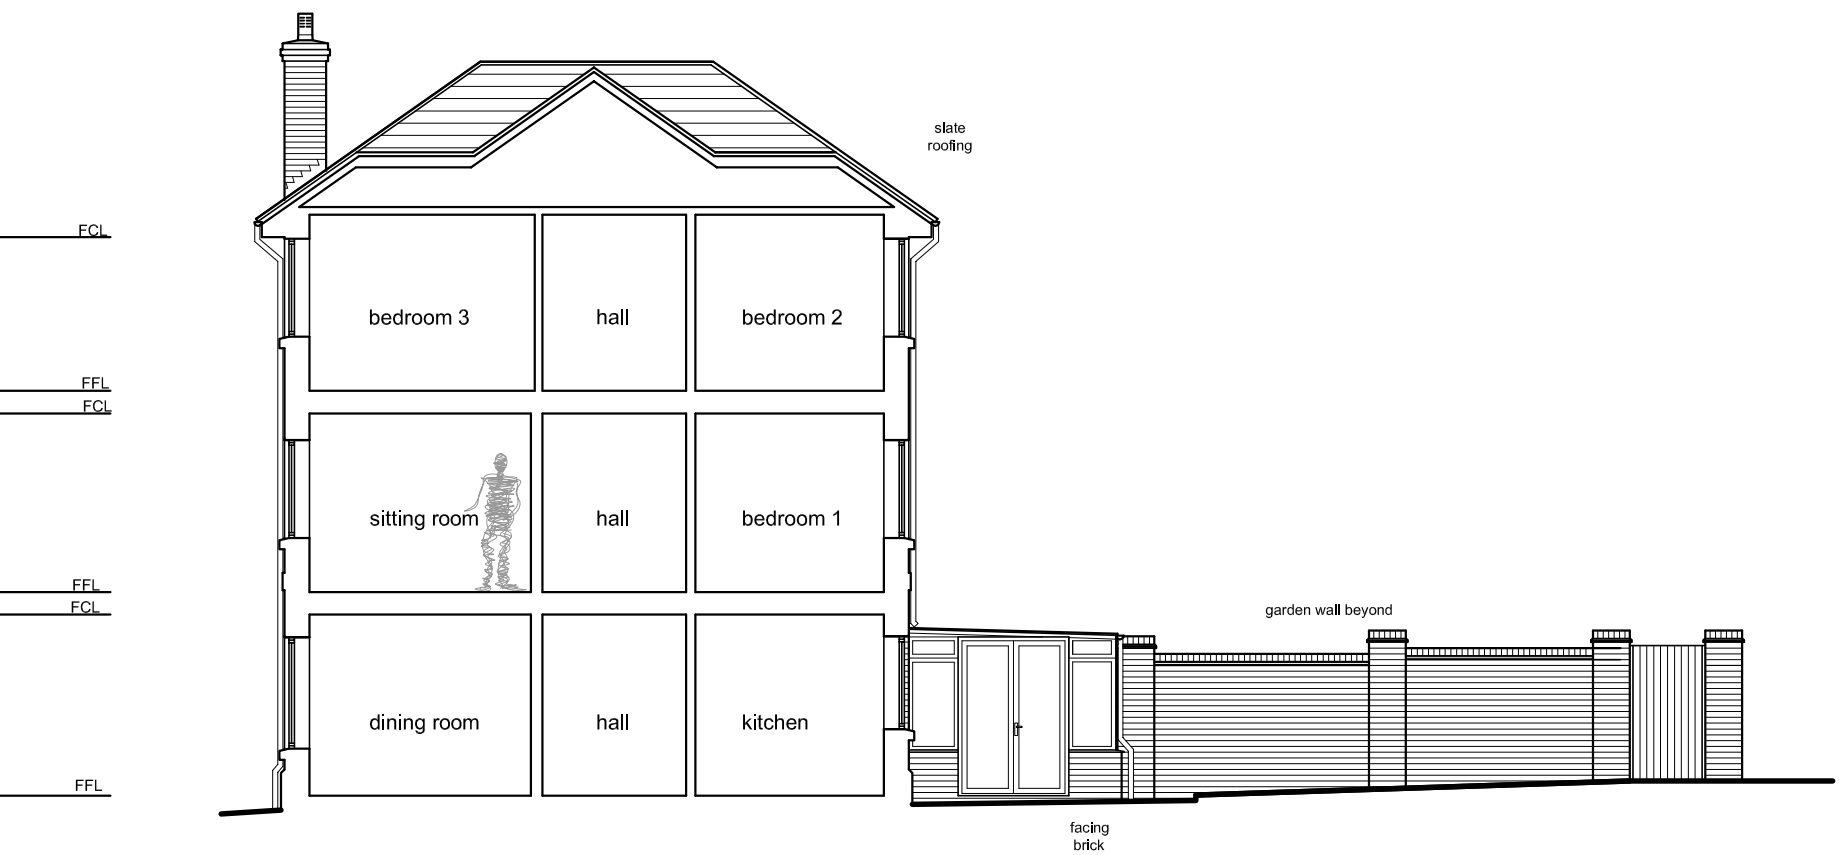

east (front) elevation

west (rear) elevation and section

Lightbox Architects

1 Kings Meadow
 Osney Mead
 Oxford
 OX2 0DP
 t 07901 521084
 lightboxarchitects.com

title
 extension and alteration to
 23 Terrett Avenue
 Sandhills
 Oxford
 OX3 8FE
 for Matthijs Branderhorst and
 Angela Brueggemann

drawing
 existing east (front) elevation
 existing west elevation and section

drawing number
TER23 015

scale at A3 1:100 date October 2020 drawn by jmac

RECORD DRAWING