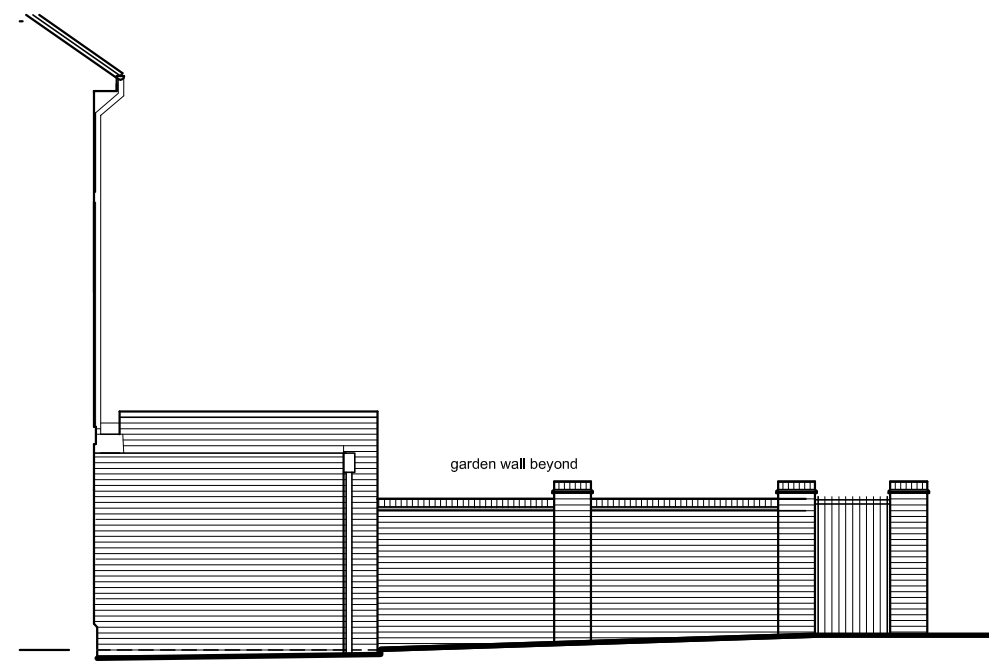

north elevation

east elevation

south elevation

west elevation

Lightbox Architects

1 Kings Meadow
Osney Mead
Oxford
OX2 0DP
t 07901 521084
lightboxarchitects.com

title
extension and alteration to
23 Terrett Avenue
Sandhills
Oxford
OX3 8FE
for Matthijs Branderhorst and
Angela Brueggemann

drawing
proposed elevations

drawing number
TER23 040

scale at A3 1:100 date Feb 2021 drawn by jmac

PLANNING APPLICATION