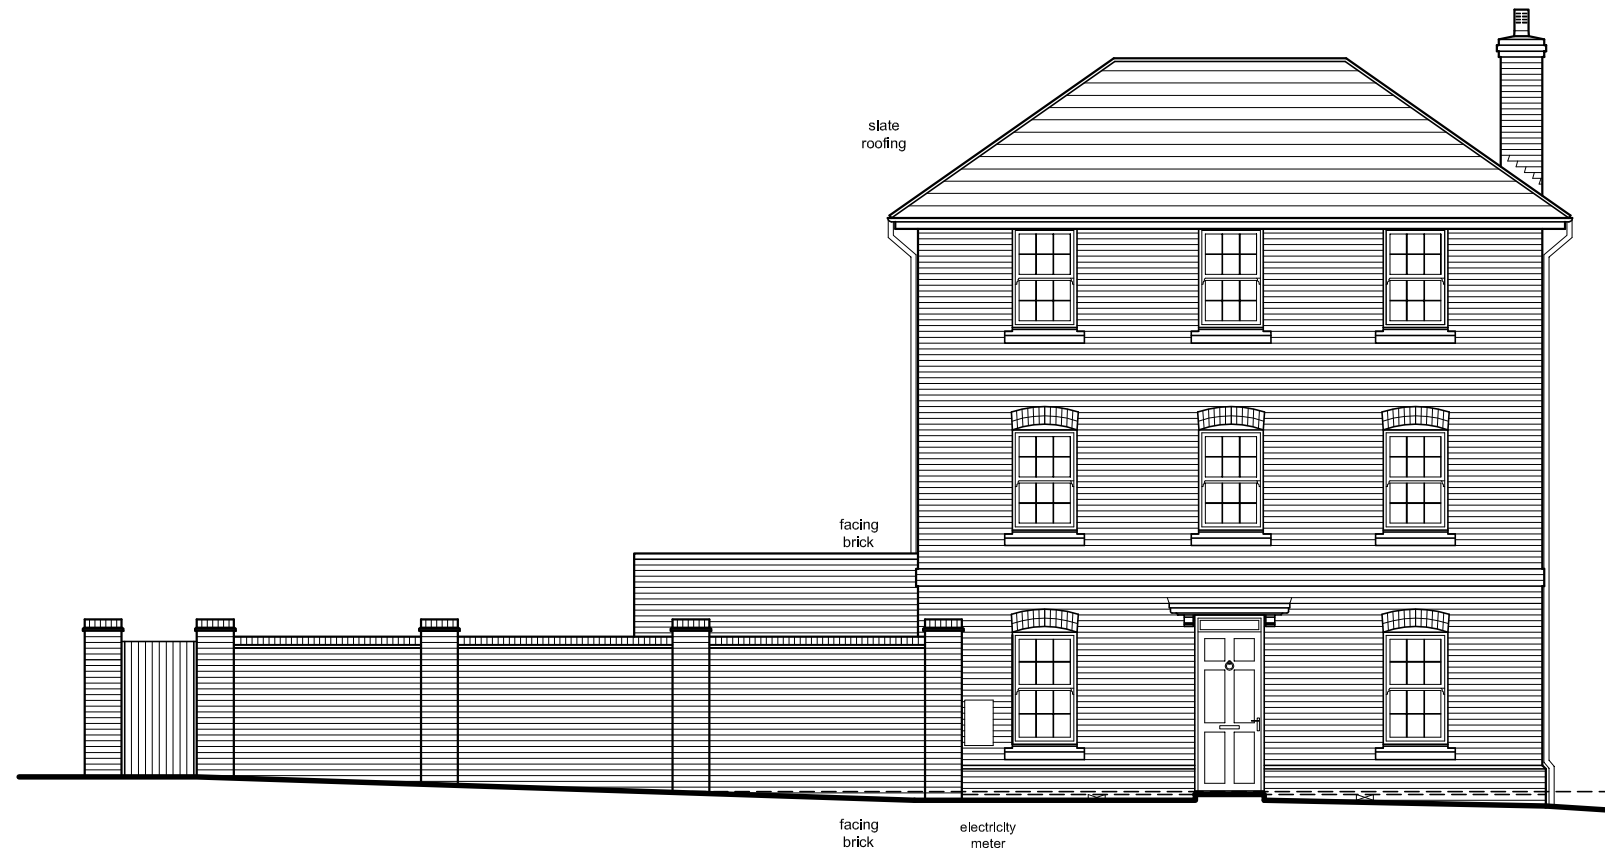

north elevation

east elevation

south elevation

west elevation

Lightbox Architects

1 Kings Meadow
Osney Mead
Oxford
OX2 0DP
t 07901 521084
lightboxarchitects.com

title
extension and alteration to
23 Terrett Avenue
Sandhills
Oxford
OX3 8FE
for Matthijs Branderhorst and
Angela Brueggemann

drawing
proposed elevations

drawing number
TER23 040

scale at A3 1:100 date Feb 2021 drawn by jmac

PLANNING APPLICATION