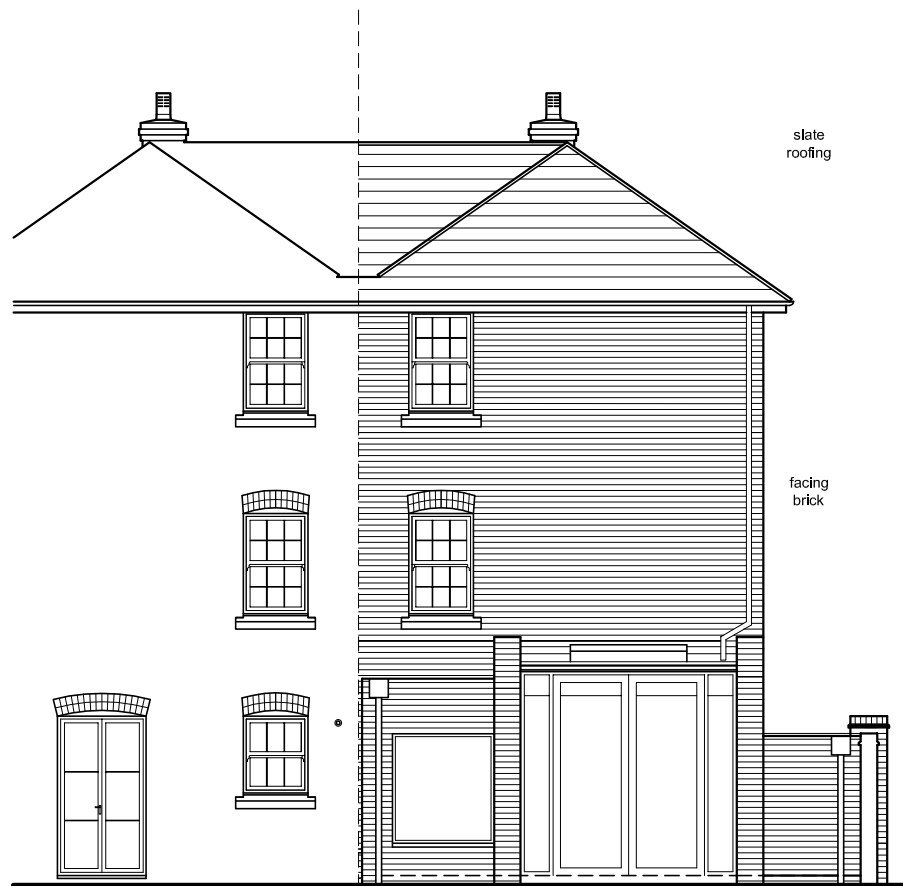

north elevation

east elevation

south elevation

west elevation

Lightbox Architects

1 Kings Meadow
Osney Mead
Oxford
OX2 0DP
t 07901 521084
lightboxarchitects.com

title
extension and alteration to
23 Terrett Avenue
Sandhills
Oxford
OX3 8FE
for Matthijs Branderhorst and
Angela Brueggemann

drawing
proposed elevations

drawing number
TER23 040

scale at A3 1:100 date Feb 2021 drawn by jmac

PLANNING APPLICATION