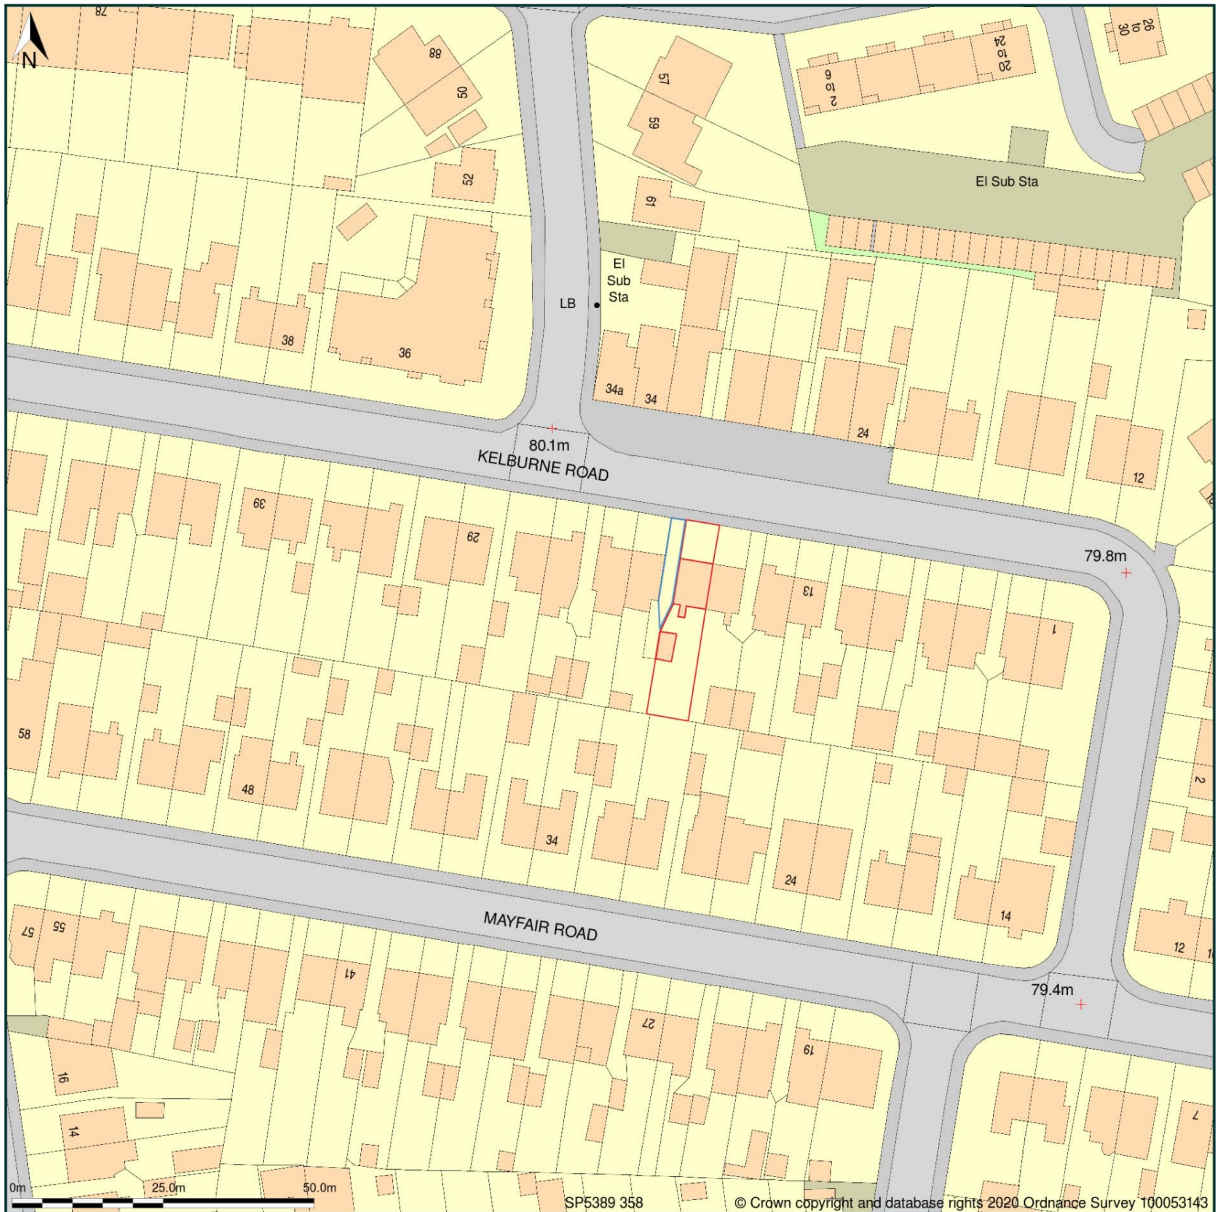

19, Kelburne Road, Oxford, Oxfordshire, OX4 3SQ

Site Plan shows area bounded by: 453794.92, 203481.25 453994.92, 203681.25 (at a scale of 1:1250), OSGridRef: SP5389 358. The representation of a road, track or path is no evidence of a right of way. The representation of features as lines is no evidence of a property boundary.

Produced on 12th Sep 2020 from the Ordnance Survey National Geographic Database and incorporating surveyed revision available at this date. Reproduction in whole or part is prohibited without the prior permission of Ordnance Survey. © Crown copyright 2020. Supplied by www.buyaplan.co.uk a licensed Ordnance Survey partner (100053143). Unique plan reference: #00556131-8DDB6E