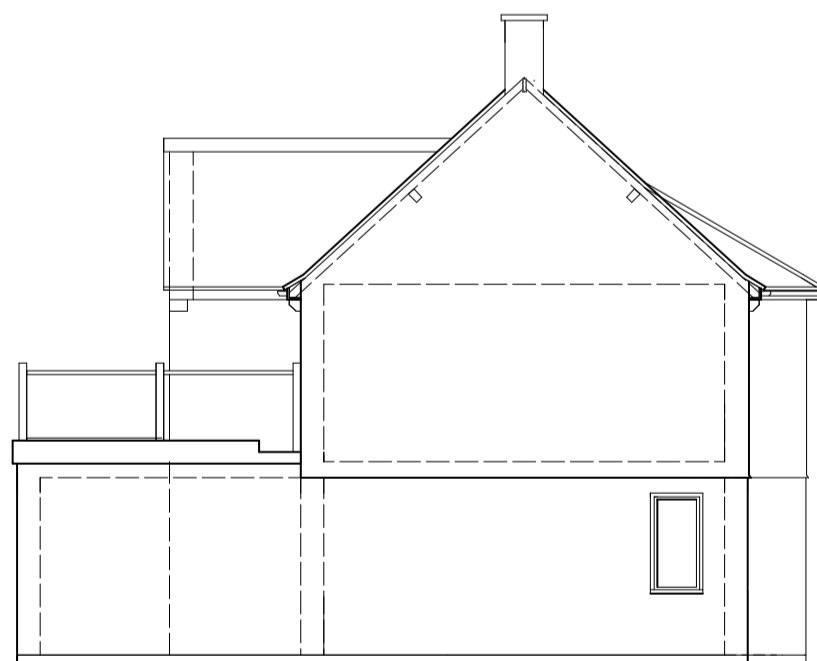

SOUTH ELEVATION

NORTH ELEVATION

EAST ELEVATION

WEST ELEVATION

JONATHAN MARK DENNIS ARCHITECTS
 67 STAUNTON ROAD, HEADINGTON
 OXFORD OX3 7TL
 t. 01865 764449
 f. 01865 764449
 e. jondennis@freedom255.com

Project
**30 SUNDERLAND AVENUE
 OXFORD OX2 8DX**

Drawing
**SURVEY AS EXISTING
 ELEVATIONS**

Scale	Date	Drawn
1:100 @ A3	27.01.2021	
Job no	Drg No	
377	X 2	
A3 planning drawing		