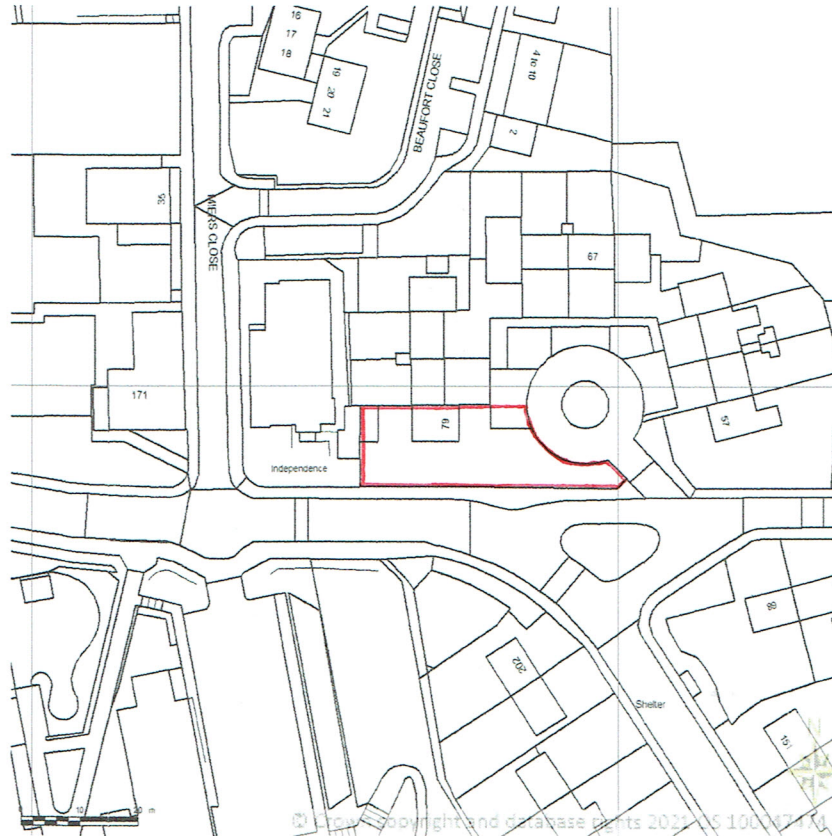

9K 583

SITE LOCATION PLAN
AREA 2 HA
SCALE: 1:1250 on A4
CENTRE COORDINATES: 244267 , 57694

Supplied by Streetwise Maps Ltd
www.streetwise.net
Licence No: 100047474
11:40:38 02/02/2021