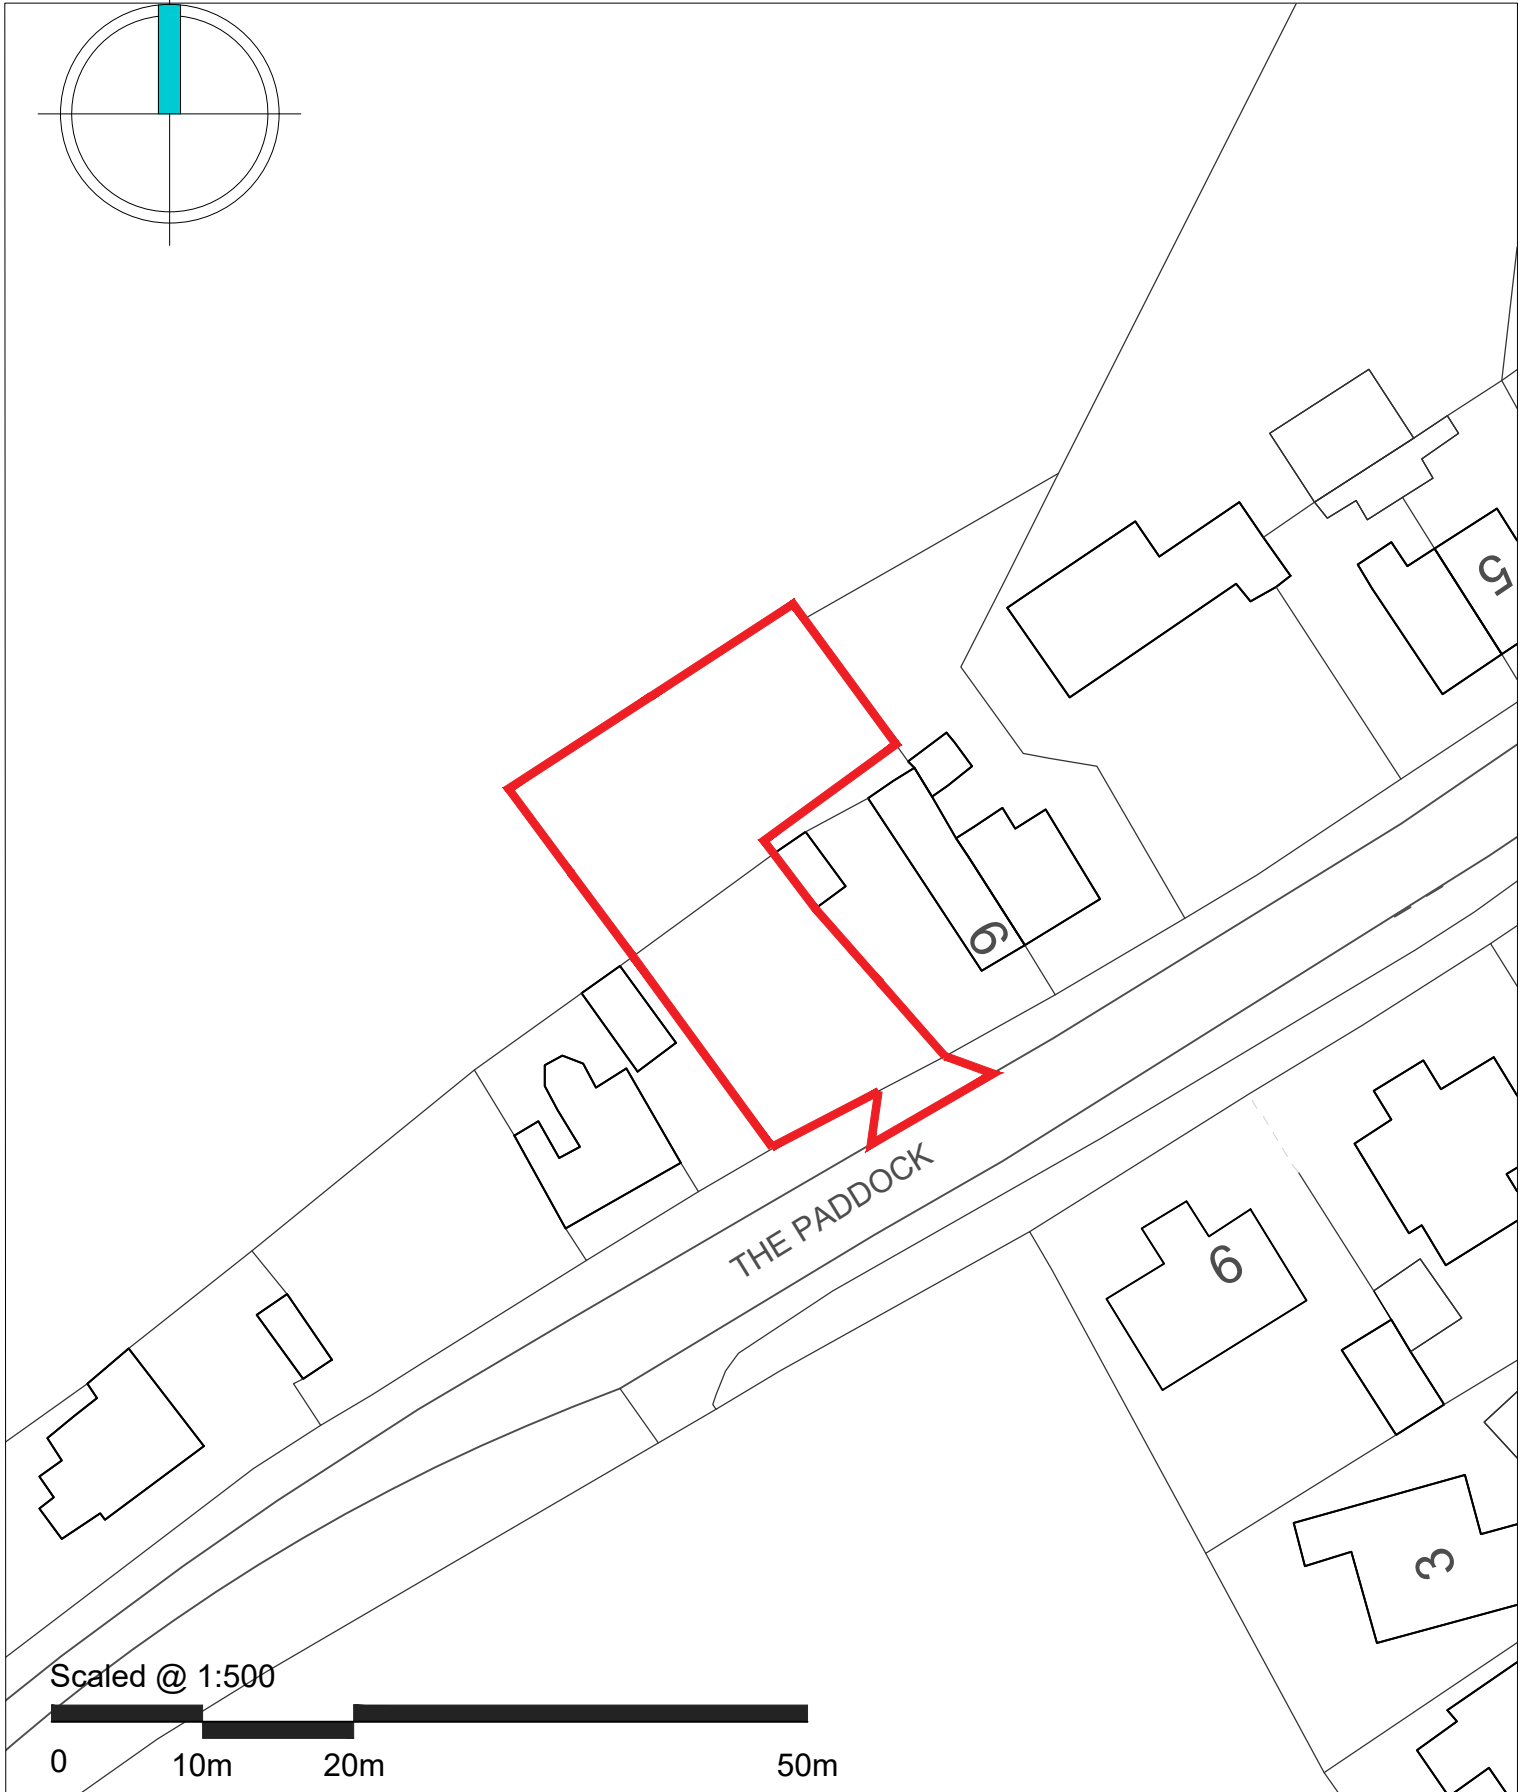

N

Scaled @ 1:500

SITE: Lilac Cottage, Pollington		TITLE: Existing Site Plan		REV:	DESCRIPTION:	BY:	DATE:	
AMENDMENTS:								
2102.03 DRAWING NO.	2102 PROJECT NO.	18.01.21 DATE.	<b>STEN</b> ARCHITECTURE	Web: <a href="http://www.sten-architecture.co.uk">www.sten-architecture.co.uk</a> Twitter: @STEN_arch Facebook: <a href="https://www.facebook.com/stenarchitecture">stenarchitecture</a> LinkedIn: Sten Architecture				STEN Architecture Ltd The Studio Harrison Street Wakefield WF1 1PS Tel: 01924 950985
1:500 SCALE AT A4.	PN DRAWN.	SL CHECKED.		-- REVISION.				