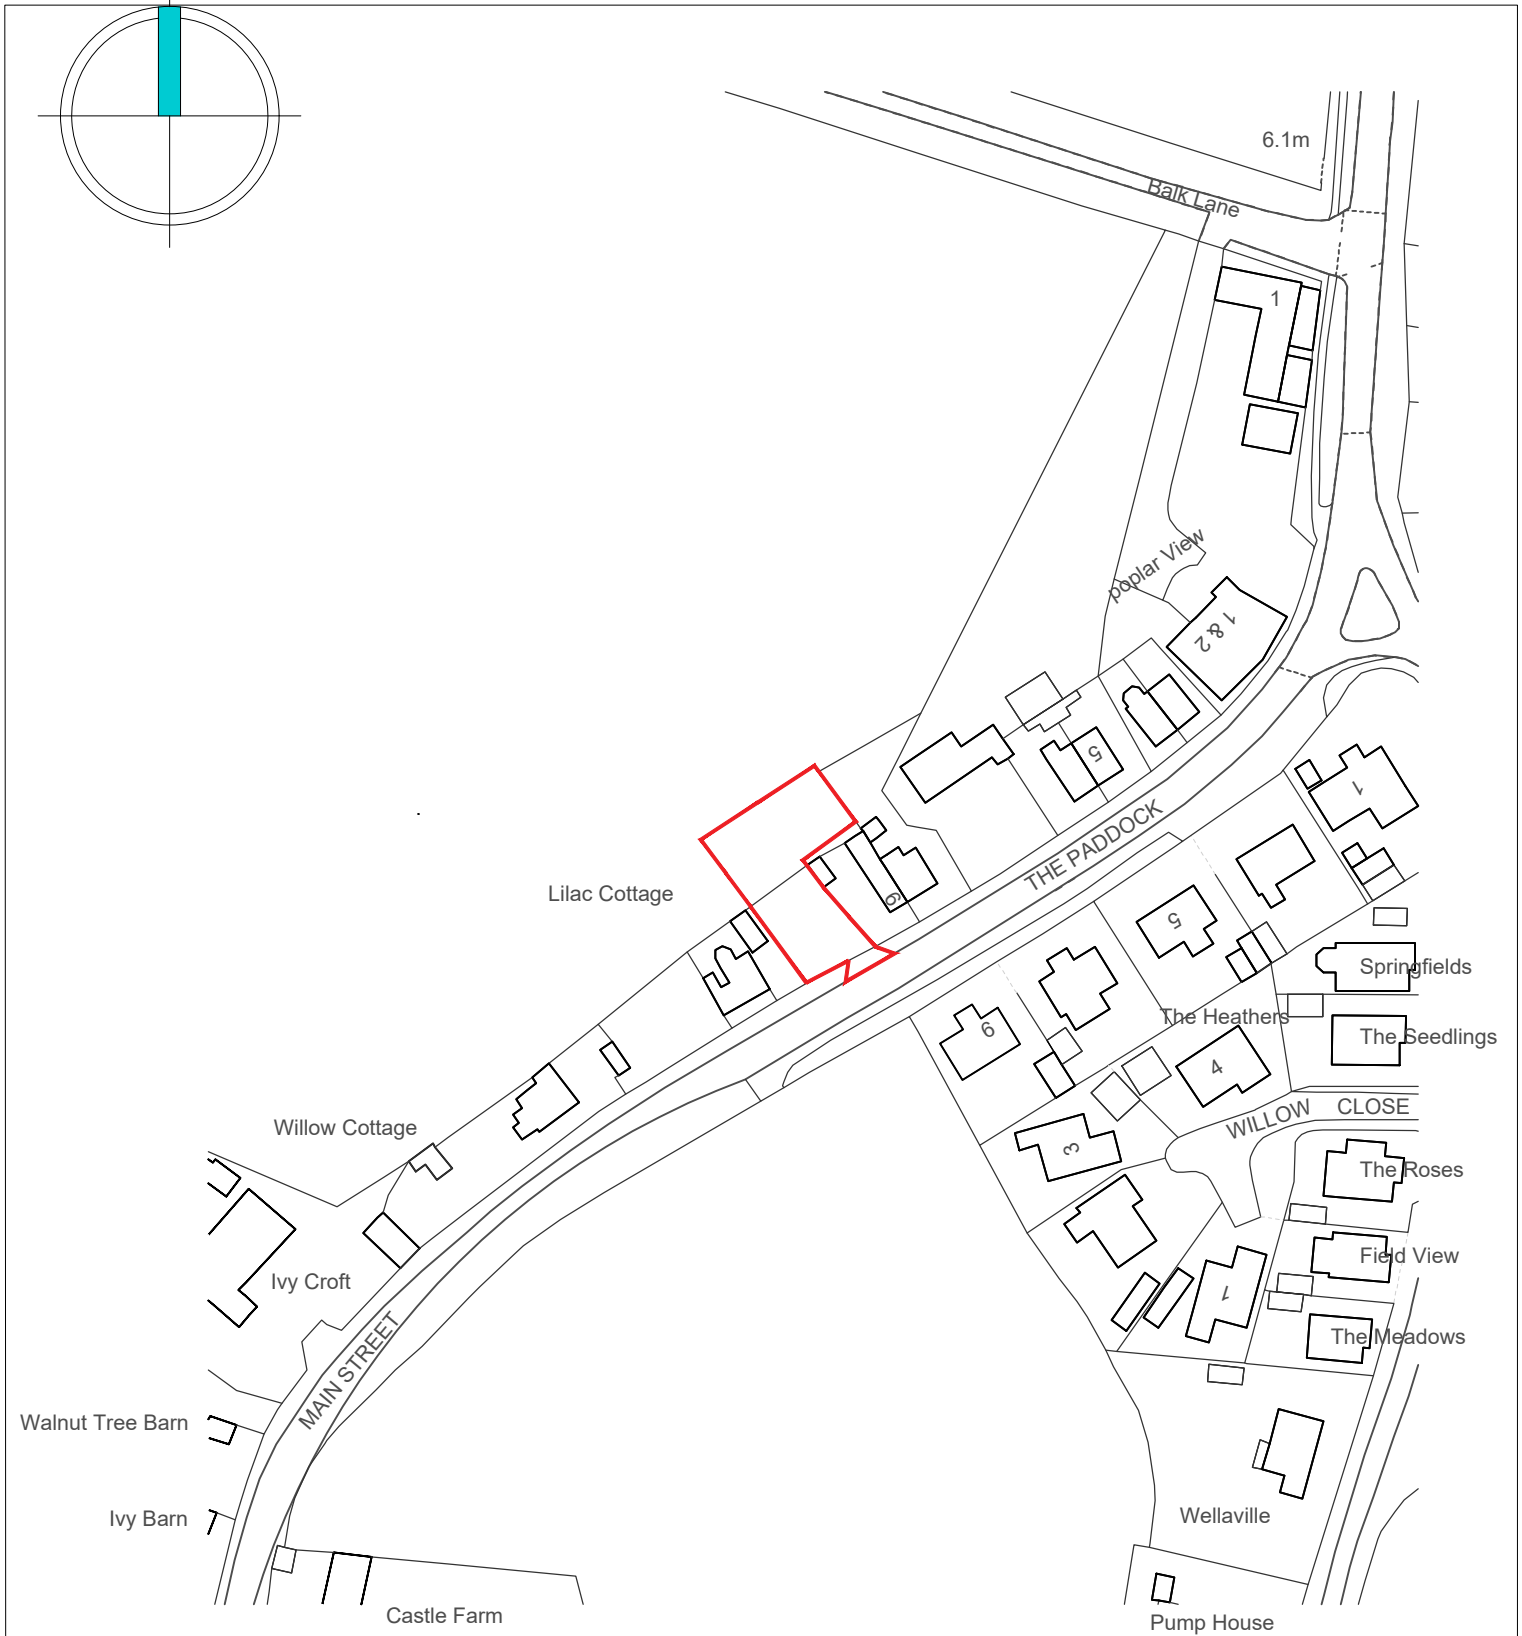

N

Scaled @ 1:1250

SITE: Lilac Cottage, Pollington		TITLE: Location Plan		REV:	DESCRIPTION:	BY:	DATE:	
AMENDMENTS:								
2102.02 DRAWING NO.	2102 PROJECT NO.	18.01.21 DATE.	STEN ARCHITECTURE	Web: www.sten-architecture.co.uk Twitter: @STEN_arch Facebook: stenarchitecture LinkedIn: stn architecture				STEN Architecture Ltd The Studio Harrison Street Wakefield WF1 1PS Tel: 01924 950985
1:1250 SCALE AT A4.	PN DRAWN.	SL CHECKED.		-- REVISION.				