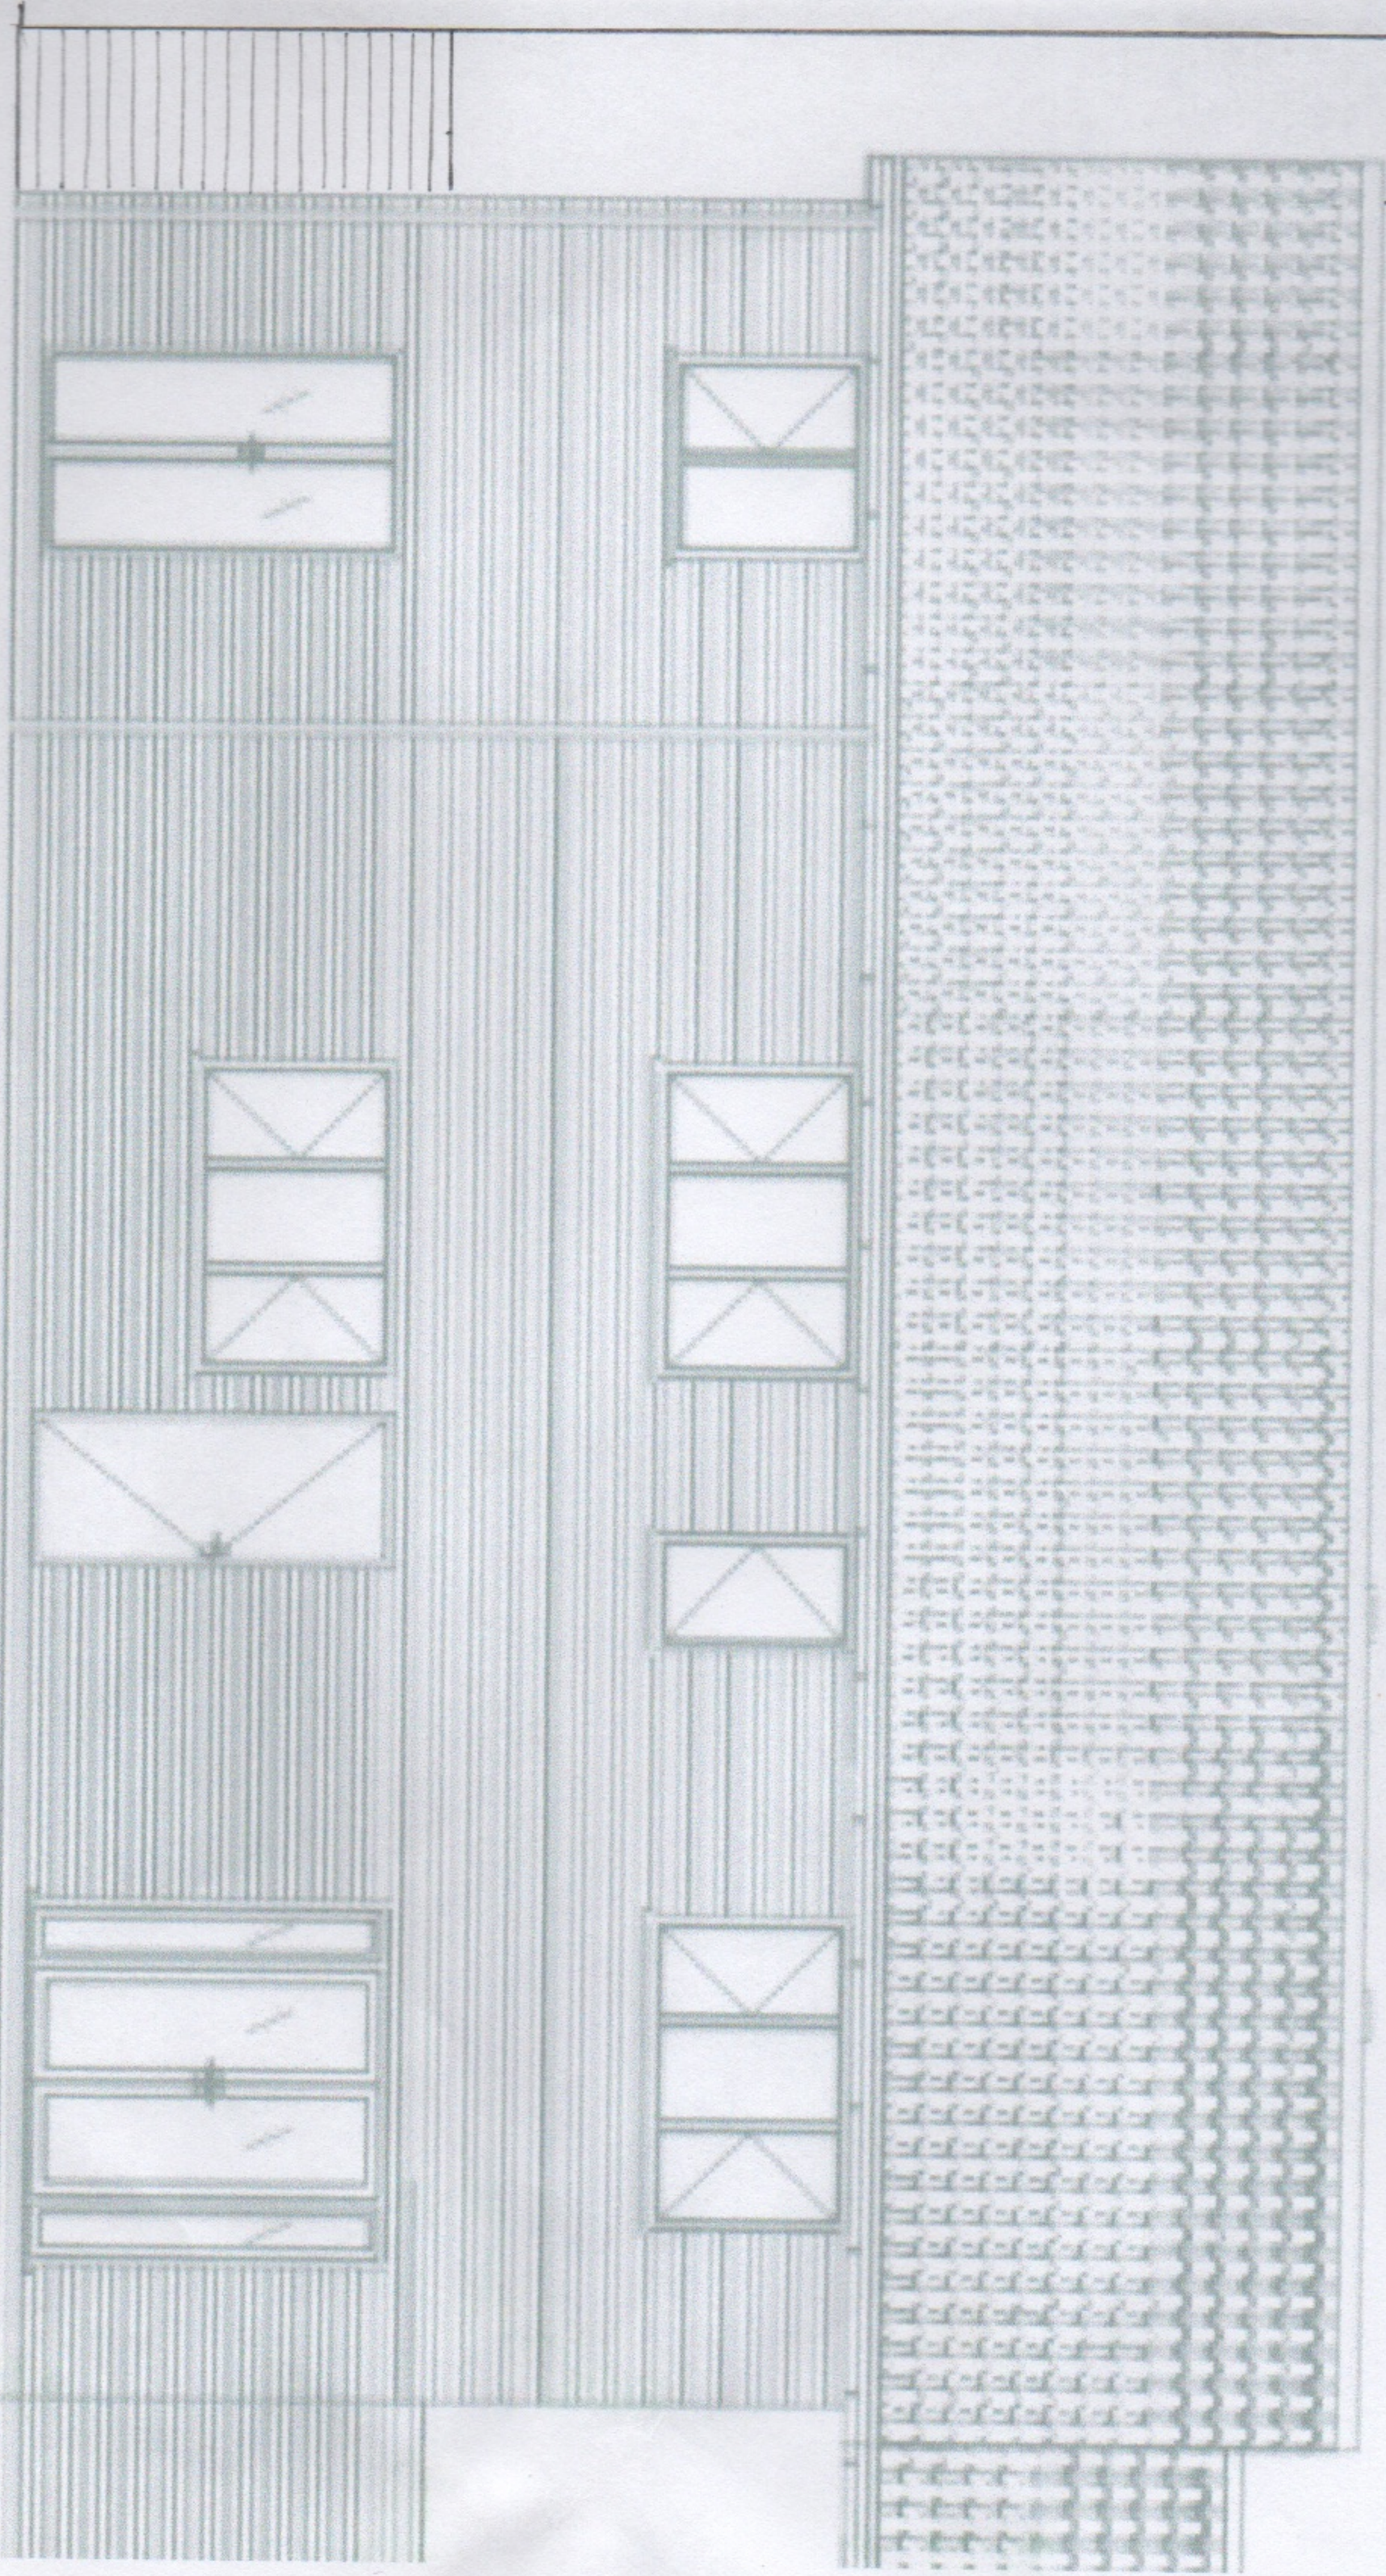

Proposed South Facing Rear elevation Scale 1:50
Drawing No: MA/635/GA-03
Revised: LIFE SHAPE SOUTH KE/3

PROPOSED SOUTH FACING REAR ELEVATION SCALE
2 Parkway Camberley