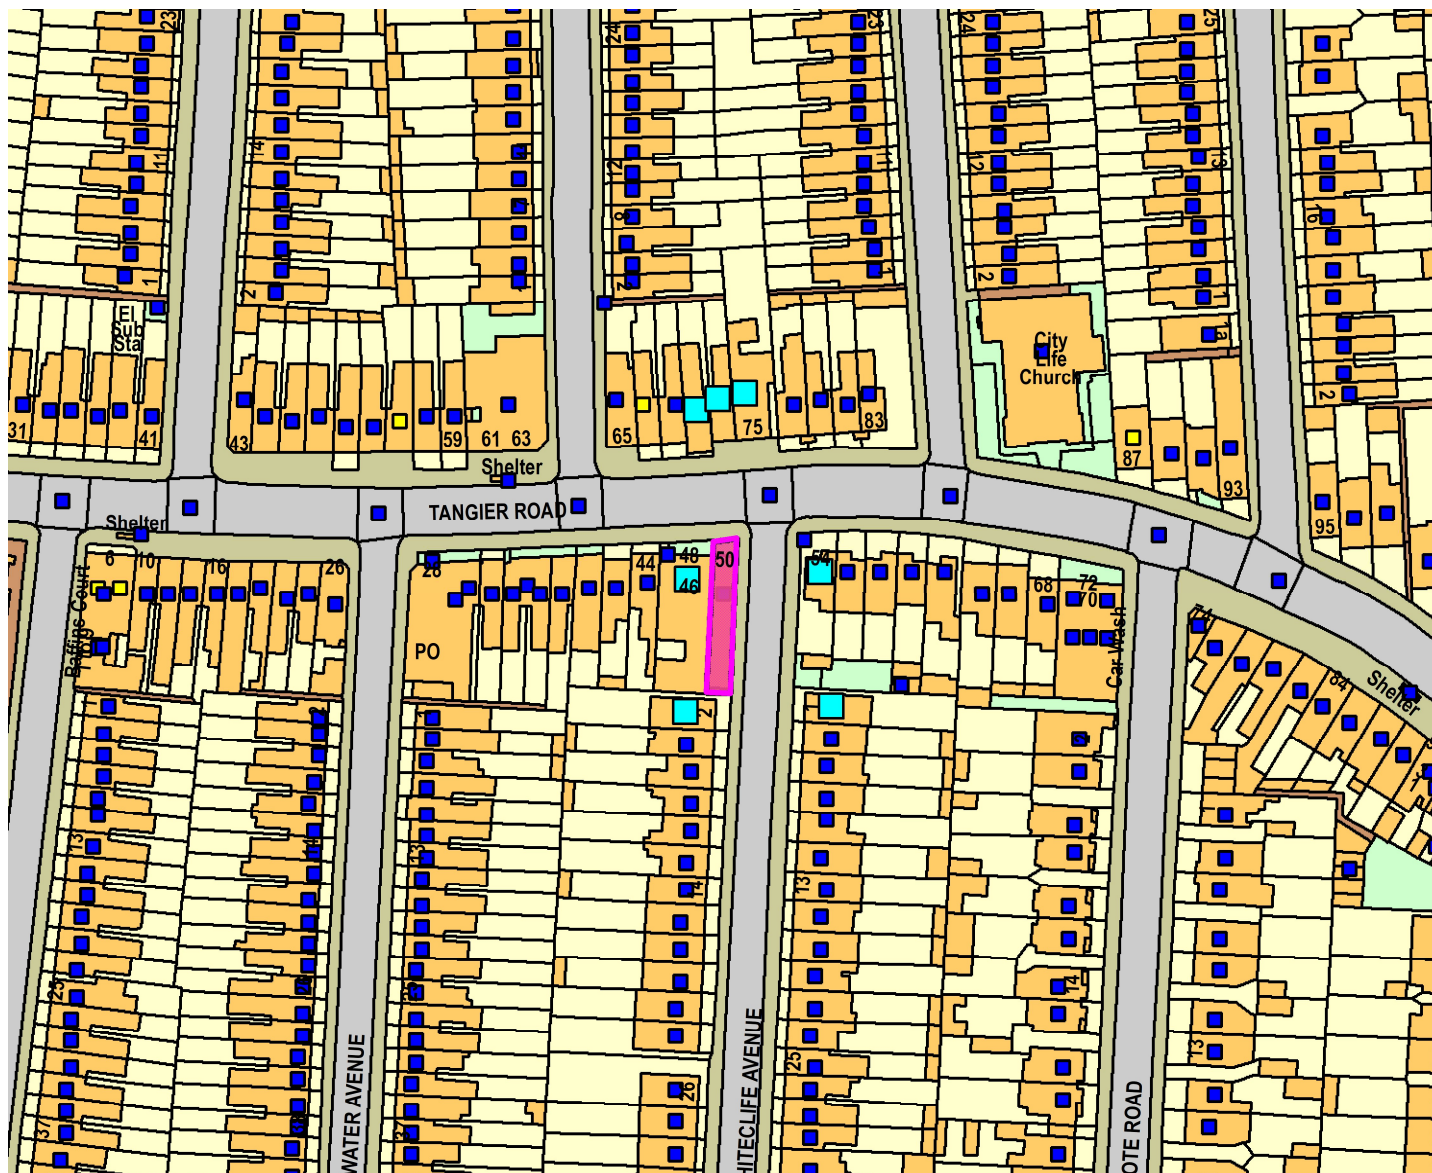

20/01526/FUL

50 Tangier Road

**Legend**

Scale 1:1404

Reproduced from the Ordnance Survey map with the permission of the Controller of Her Majesty's Stationery Office © Crown Copyright 2000.

Unauthorised reproduction infringes Crown Copyright and may lead to prosecution or civil proceedings.