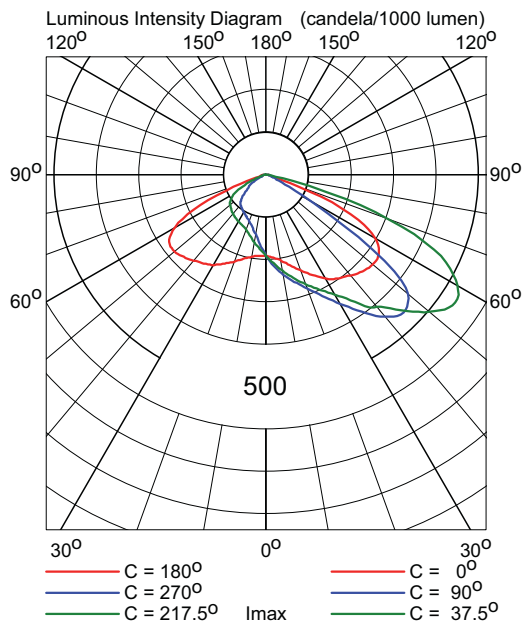

* Conditions apply
** Various optics available

luminance pro
lighting systems

Tel: +44 (0)1276 855 666
Fax: +44 (0)1276 855 999

info@luminancepro.co.uk
www.luminancepro.co.uk

Ref: MATCHSLIMLED/GEN3/V1.7/Feb 2021