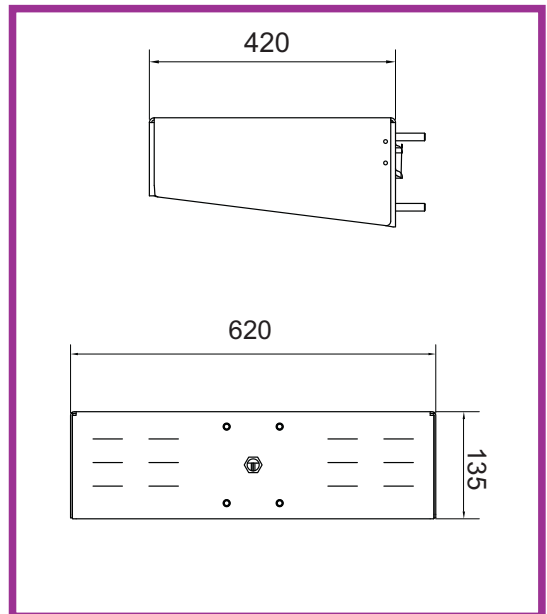

* Conditions apply
** Various optics available

luminance pro
lighting systems

Tel: +44 (0)1276 855 666
Fax: +44 (0)1276 855 999

info@luminancepro.co.uk
www.luminancepro.co.uk

Ref: MATCHSLIMLED/GEN3/V1.7/Feb 2021