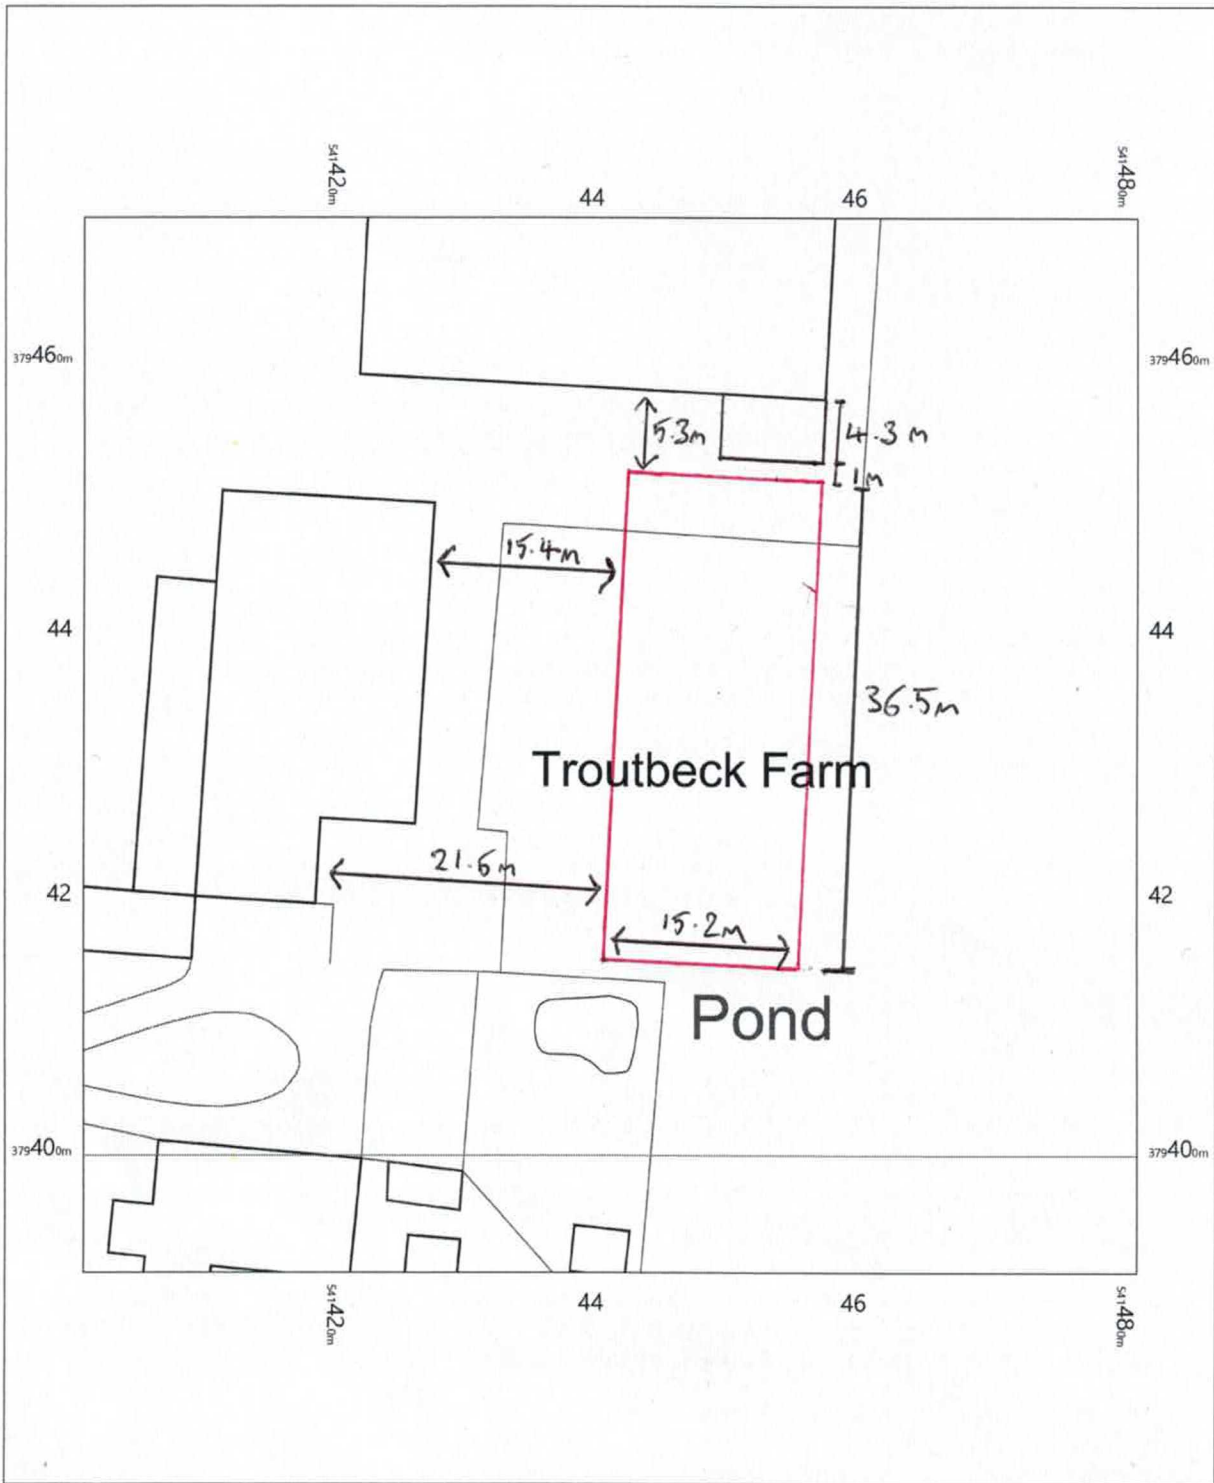

Troutbeck Farm, Milsons Lane, LN13 0DU

Troutbeck Farm  
Milsons Lane,  
Alford,  
Claythorpe,  
Lincolnshire  
LN13 0DU

OS MasterMap 1250/2500/10000 scale  
Wednesday, March 17, 2021, ID: MPMBW-00947017  
[www.blackwellmapping.co.uk](http://www.blackwellmapping.co.uk)

1:500 scale print at A4, Centre: 541441 E, 379431 N  
©Crown Copyright Ordnance Survey. Licence no. 100041041

**BLACKWELL'S**  
MAPPING SERVICES  
PERSONAL & PROFESSIONAL MAPPING  
[www.blackwellmapping.co.uk](http://www.blackwellmapping.co.uk)