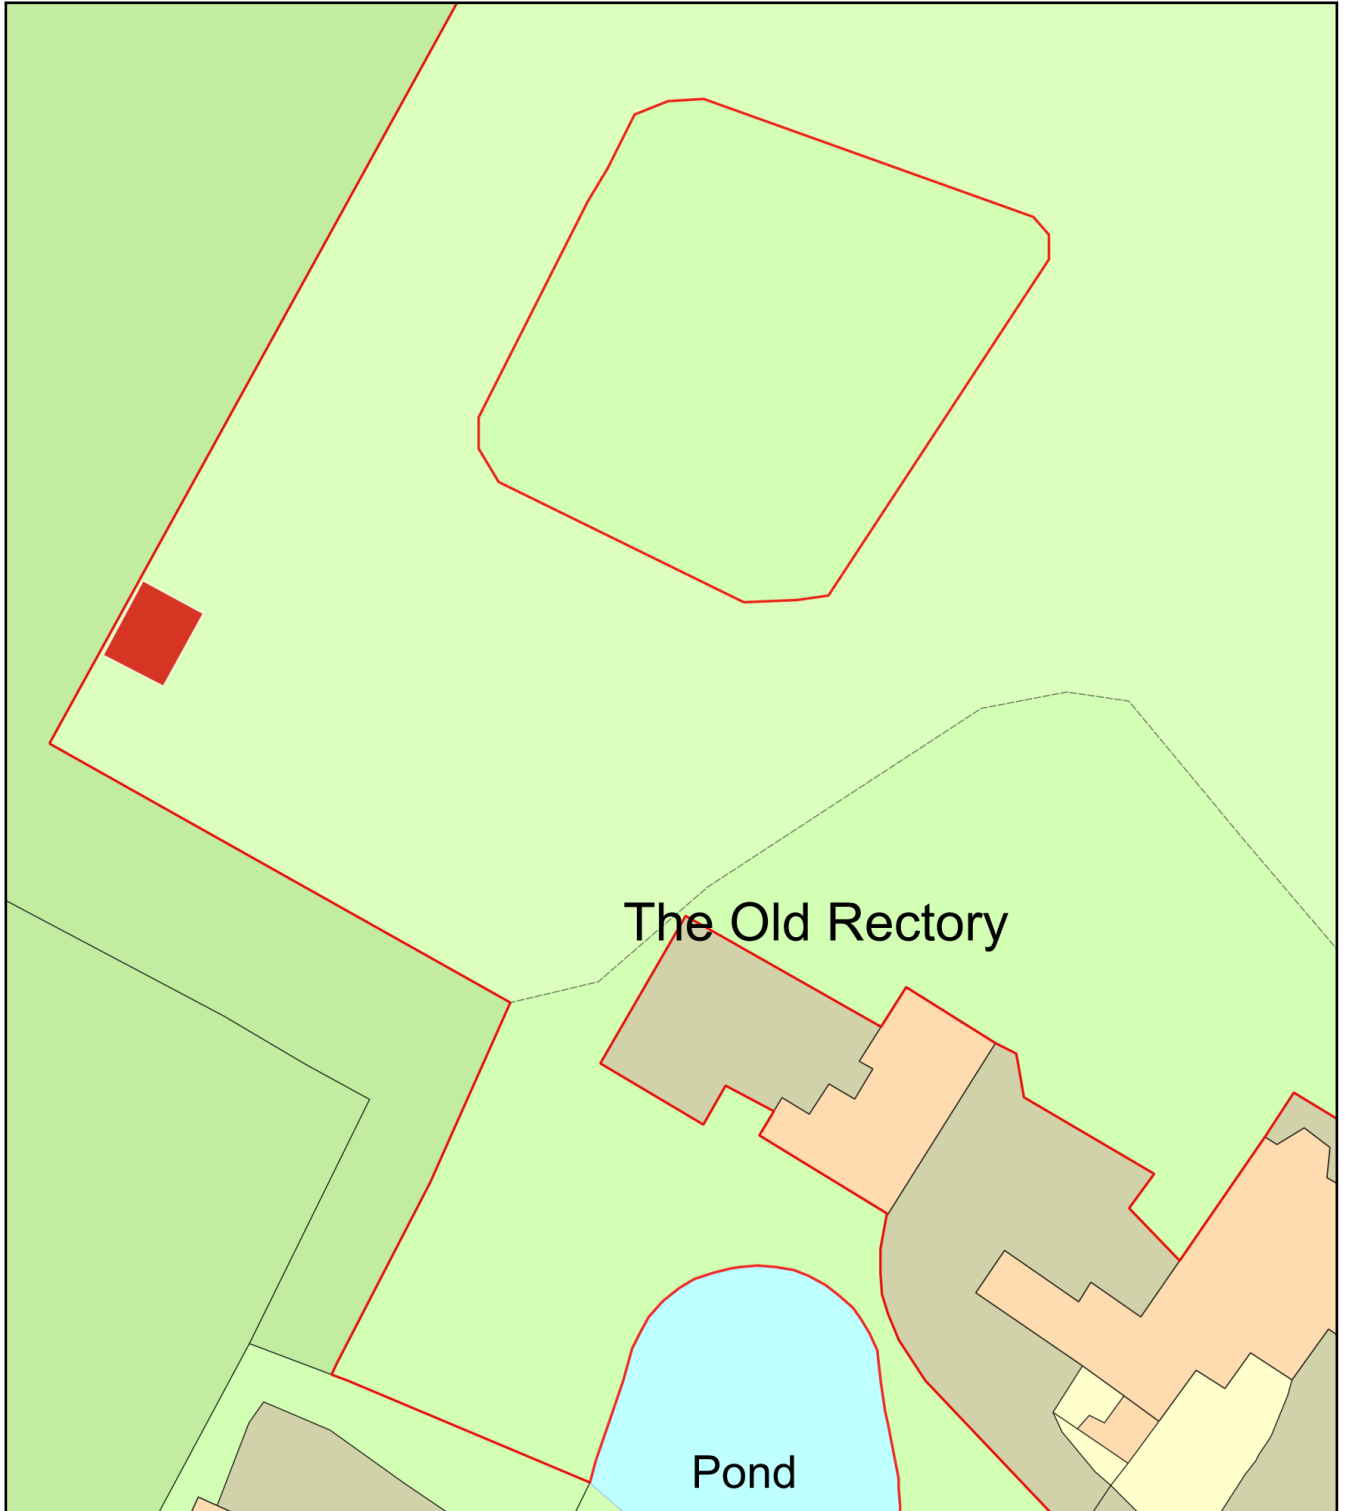

Block Plan for Garden Shed

Plan Produced for: Patrick and Susanna Cooper

Date Produced: 09 Mar 2021

Plan Reference Number: TQRQM21068122732277

Scale: 1:500 @ A4