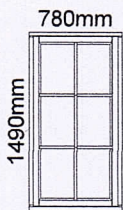

French Doors

1 £1,544.67 £1,544.67

Side- French doors
Standard Door 56mm thick
Timber Type: Sapele
4/16/4 Clear/ Black Warm Edge/Toughened Planitherm HP low-E/Multi Spacer bar/Argon Filled
2 Coat of Primer and 2 Coats of Satin white
92.55 kgs

D2

Carried Forward

£4,990.66

Item (sizes)	Description	Qty	Unit Cost	Total Cost
		Brought Forward		£4,990.66

D1

Door
 Front door
 Standard Door 56mm thick
 Timber Type: Sapele
 2 Coat of Primer and 2 Coats of Satin white
 84.34 kgs