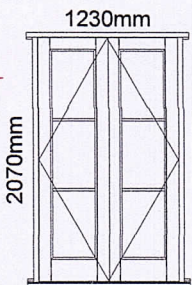

French Doors

1 £1,544.67 £1,544.67

Side- French doors
Standard Door 56mm thick
Timber Type: Sapele
4/16/4 Clear/ Black Warm Edge/Toughened Planitherm HP low-E/Multi Spacer bar/Argon Filled
2 Coat of Primer and 2 Coats of Satin white
92.55 kgs

D2

Carried Forward

£4,990.66

Item (sizes)	Description	Qty	Unit Cost	Total Cost
		Brought Forward		£4,990.66

D1

Door
 Front door
 Standard Door 56mm thick
 Timber Type: Sapele
 2 Coat of Primer and 2 Coats of Satin white
 84.34 kgs