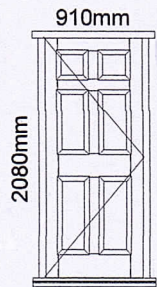

French Doors

1 £1,544.67 £1,544.67

Side- French doors
Standard Door 56mm thick
Timber Type: Sapele
4/16/4 Clear/ Black Warm Edge/Toughened Planitherm HP low-E/Multi Spacer bar/Argon Filled
2 Coat of Primer and 2 Coats of Satin white
92.55 kgs

D2

Carried Forward

£4,990.66

Item (sizes)	Description	Qty	Unit Cost	Total Cost
		Brought Forward		£4,990.66

D1

Door
 Front door
 Standard Door 56mm thick
 Timber Type: Sapele
 2 Coat of Primer and 2 Coats of Satin white
 84.34 kgs