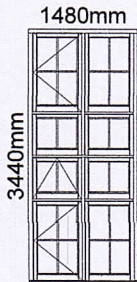

Item (sizes) Description

Qty Unit Cost Total Cost

Casement Window

1 £2,866.05 £2,866.05

Front
External Screen
Timber Type: Sapele
4/16/4 Clear/ Black Warm Edge/Toughened Planitherm HP low-E/Multi Spacer bar/Argon Filled
2 Coat of Primer and 2 Coats of Satin white
184.83 kgs