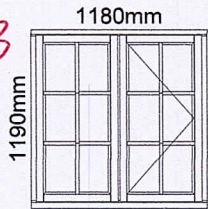

Door
Front door
Standard Door 56mm thick
Timber Type: Sapele
2 Coat of Primer and 2 Coats of Satin white
84.34 kgs

1 £1,281.56 £1,281.56

W3

Window
side FF
Window type: Storm proof style having draught seals throughout and ovolo moulds
Furniture Type: Black Curly Tail
Timber Type: Sapele
4/16/4 Clear/ Black Warm Edge/Planitherm HP low-E/Multi Spacer bar/Argon Filled
2 Coat of Primer and 2 Coats of Satin white
U-value=1.63
50.83 kgs

1 £954.73 £954.73

W4
W5