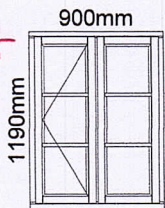

Window
Rear
Window type: Storm proof style having draught seals throughout and ovolo moulds
Furniture Type: Black Curly Tail
Timber Type: Sapele
4/16/4 Clear/ Black Warm Edge/Planitherm HP low-E/Multi Spacer bar/Argon Filled
2 Coat of Primer and 2 Coats of Satin white
U-value=1.63
80.91 kgs

2 £796.75 £1,593.50

To supply, deliver, removal of old joinery and dipose off. To install new joinery and make good.

£1,600.00

£10,420.45

VAT @ 20% £2,084.09

Total £12,504.54