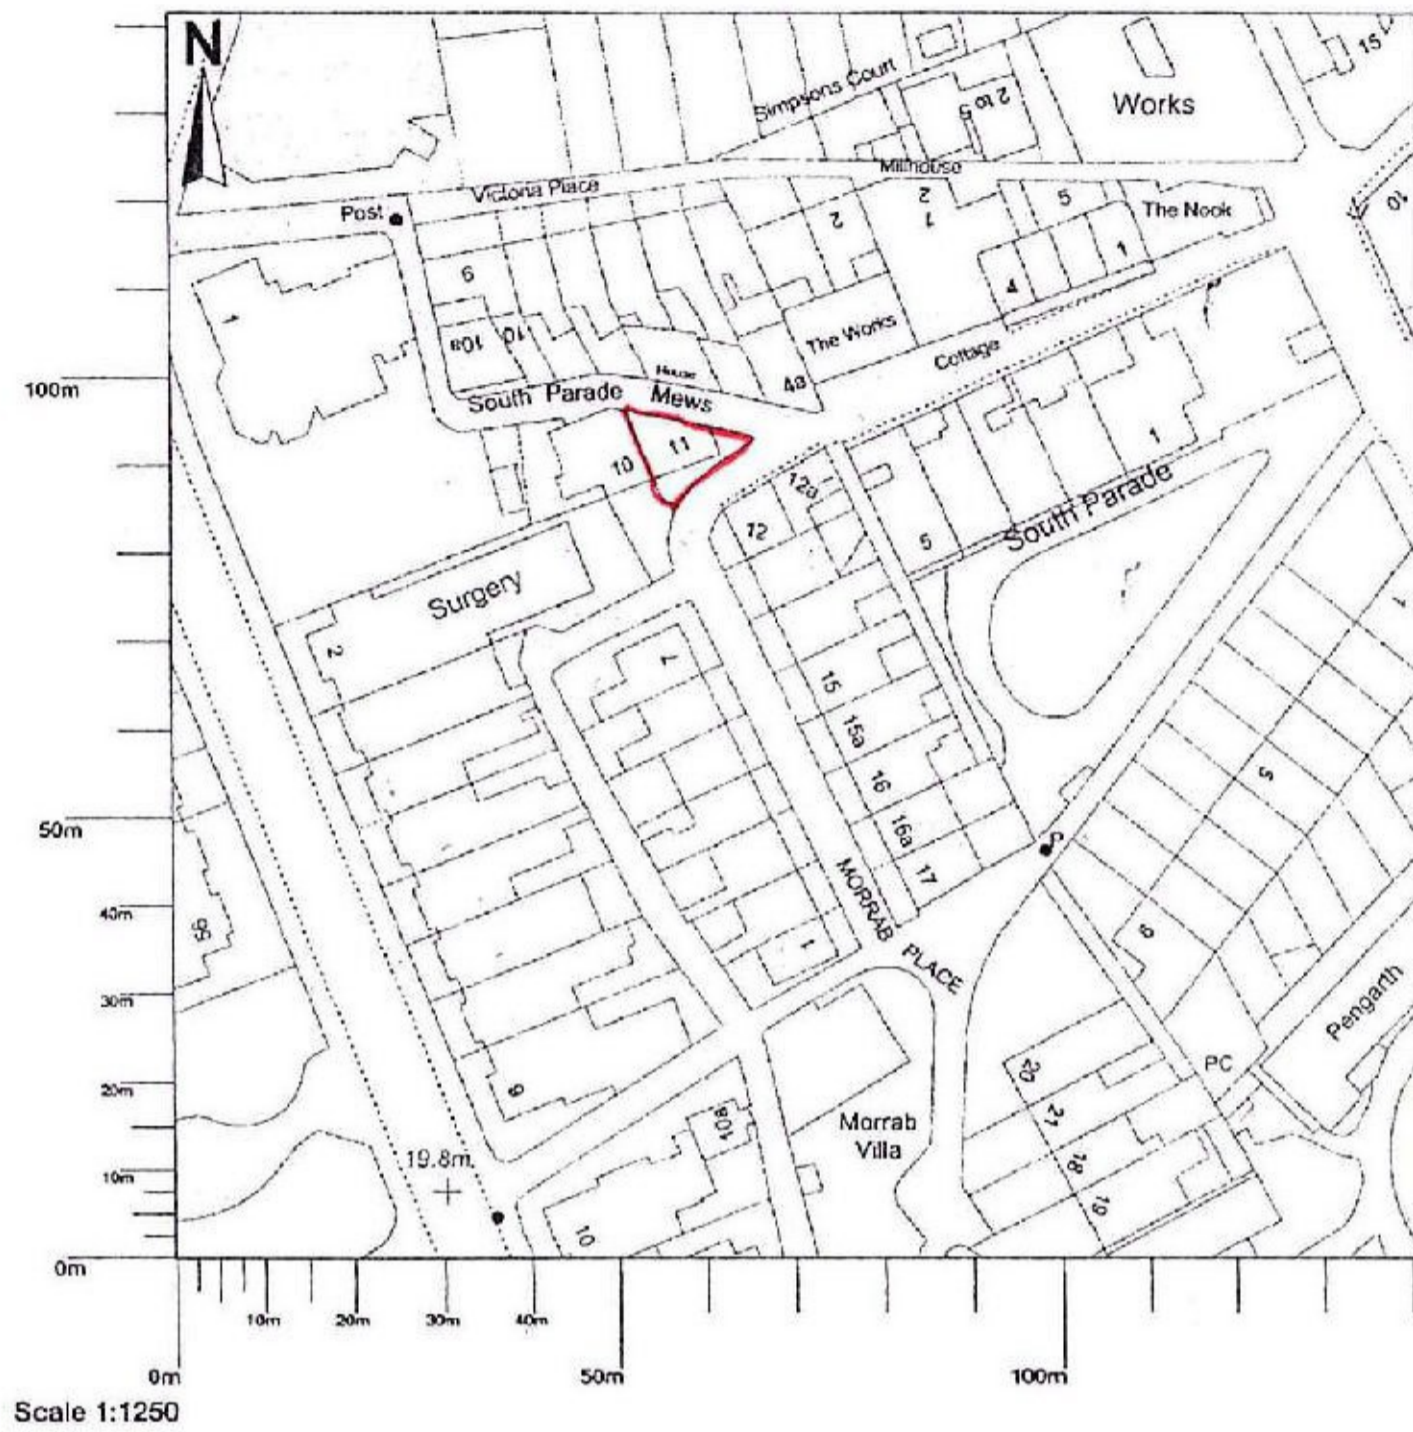

11 Morrab Place, Penzance, TR18 4DG

location plan

PA21/02038-01