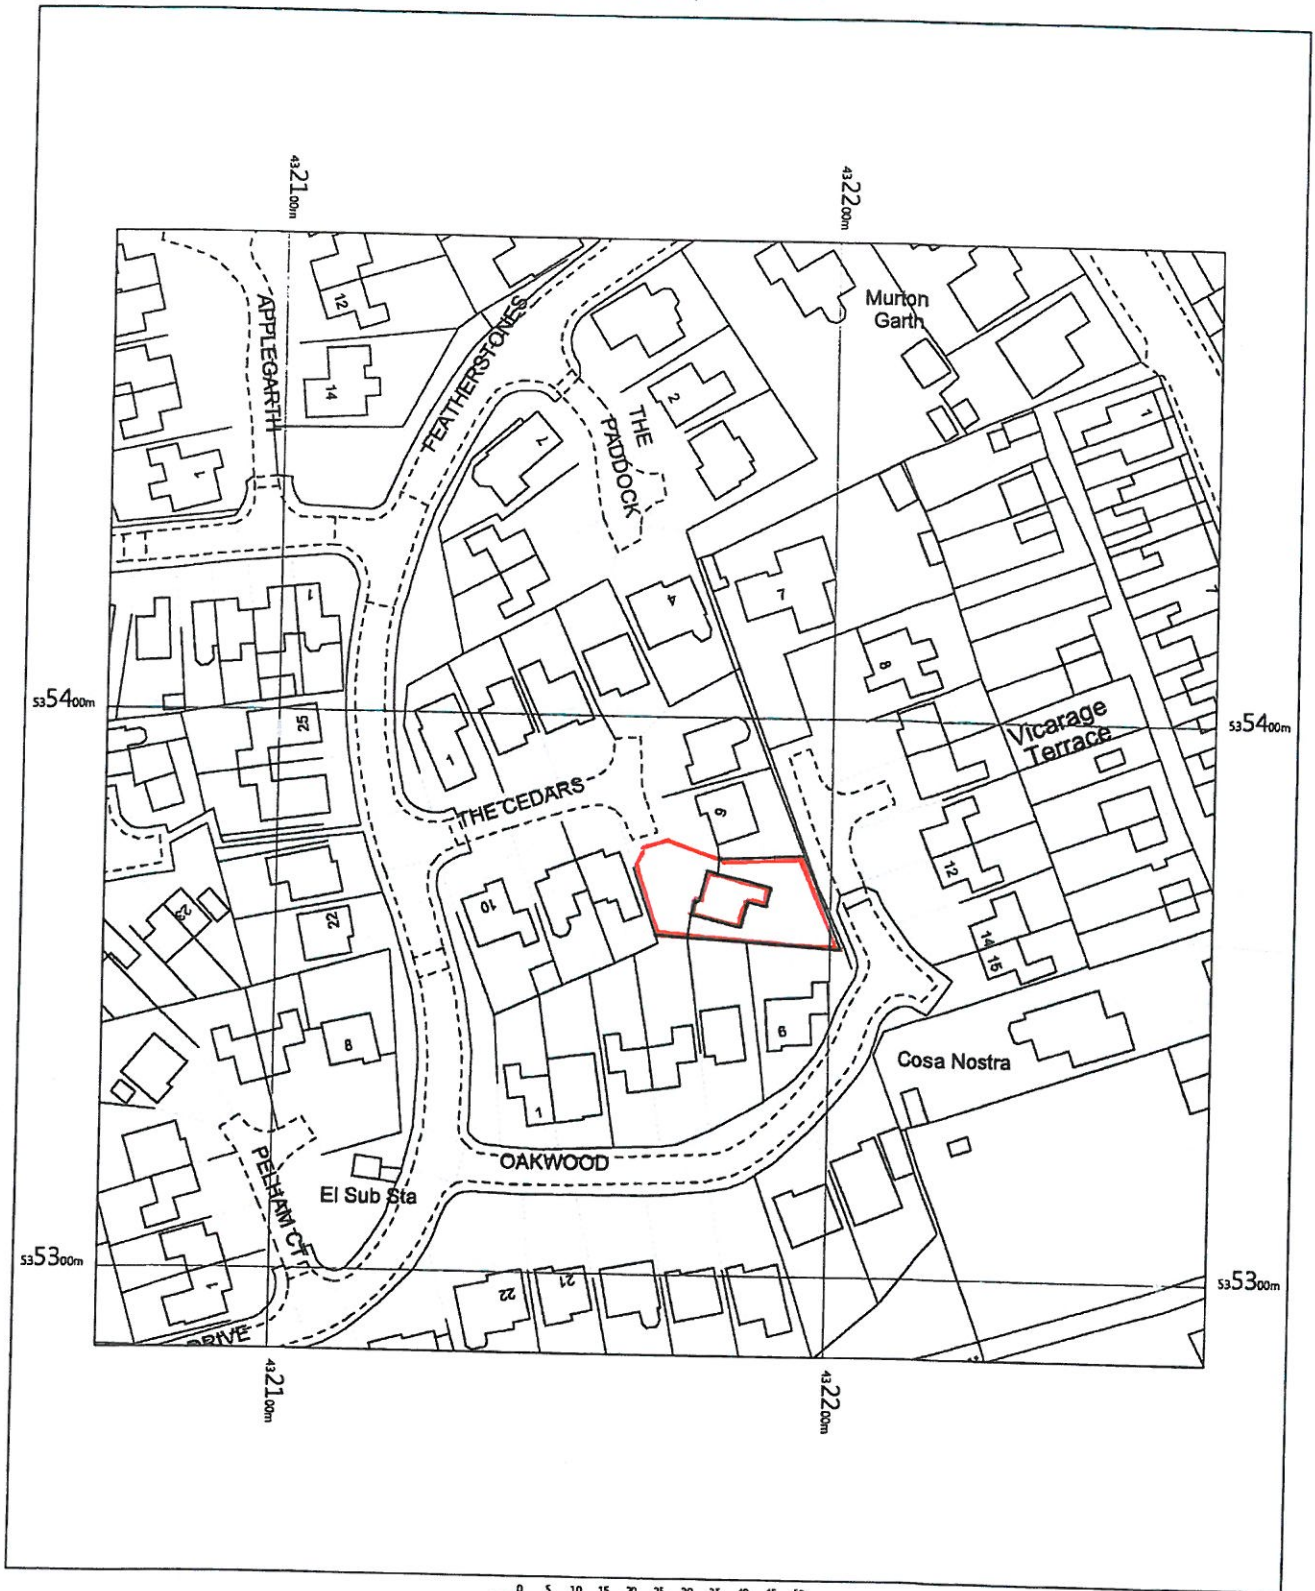

7 The Cedars, DH6 4SG

7 The Cedars,
Coxhoe,
Durham
DH6 4SG

OS MasterMap 1250/2500/10000 scale
Friday, March 5, 2021, ID: MPMBW-00943765
www.blackwellmapping.co.uk

1:1250 scale print at A4, Centre: 432169 E, 535386 N

©Crown Copyright Ordnance Survey. Licence no. 100041041

BLACKWELL'S
MAPPING SERVICES
PERSONAL & PROFESSIONAL MAPPING
www.blackwellmapping.co.uk

TEL: 0800 151 2612
maps@blackwell.co.uk