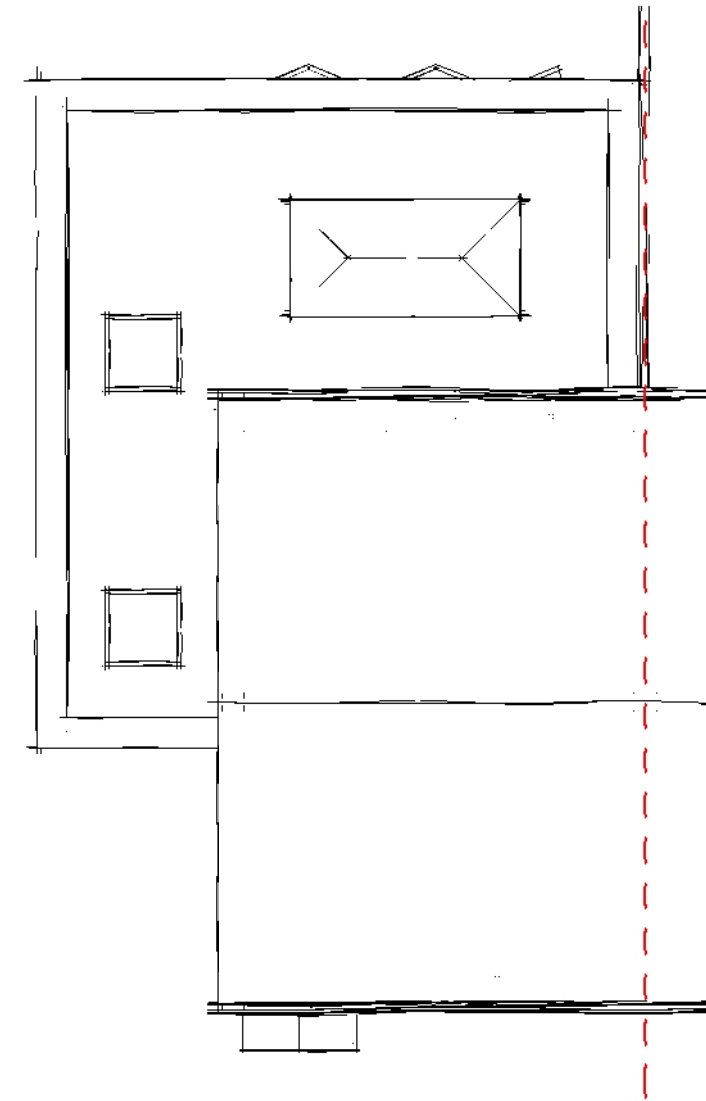

Ground
1 : 100

First
1 : 100

Roof
1 : 100

FOX-AD	
NOTES:	
DRAWING MAYBE SCALED FOR PLANNING PURPOSES ONLY	
© FOX ARCHITECTURAL DESIGN LTD	
B 21-03-18 Dimensions added	
A 21-02-23 Internal layout amended following client comments	
Client: NEIL SHAND	
Project: 7 DE-FERNEUS DRIVE - RAUNDS	
Title: PLANS AS PROPOSED	
Scale: 1 : 100 of A3	
Date: FEBRUARY 2021	
Status: PLANNING	
Drawing Reference: 21-06-P-05	Revision: B