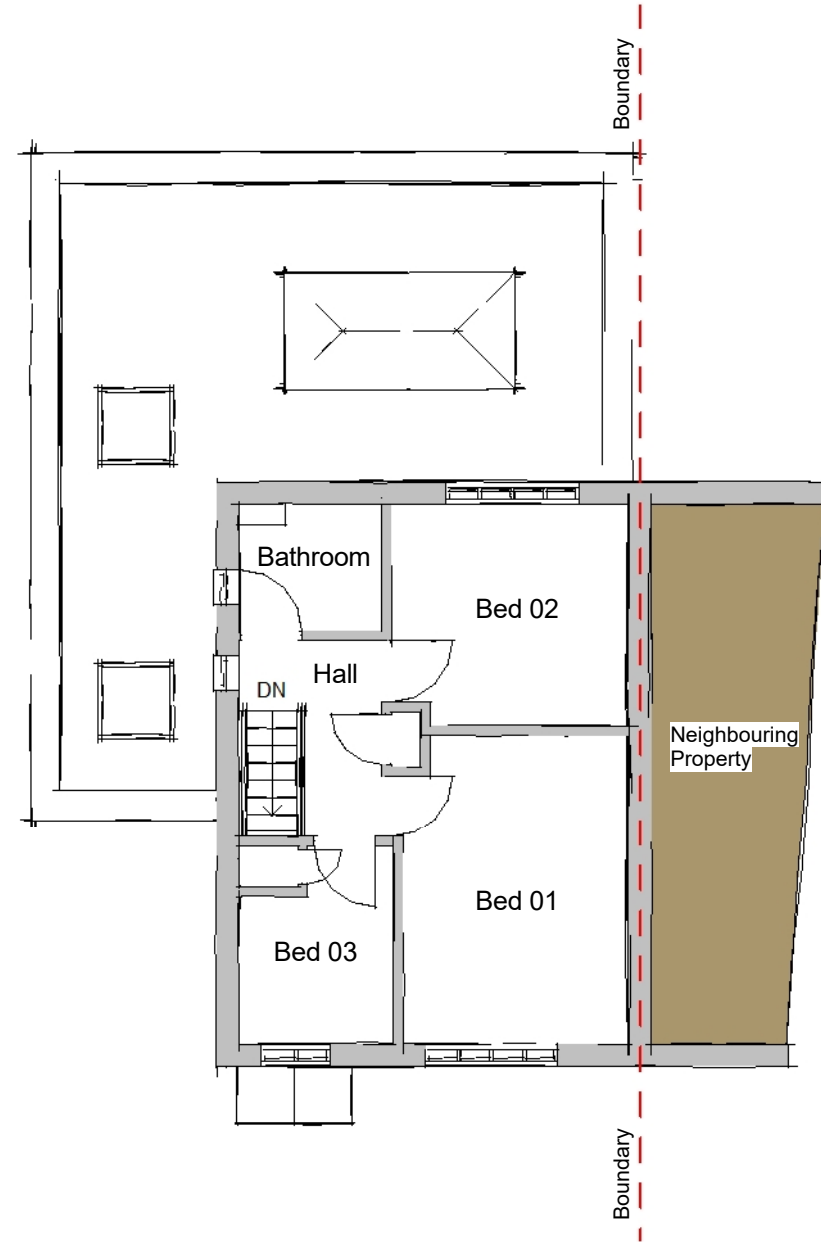

Ground
1 : 100

First
1 : 100

Roof
1 : 100

FOX-AD	
NOTES:	
DRAWING MAYBE SCALED FOR PLANNING PURPOSES ONLY	
© FOX ARCHITECTURAL DESIGN LTD	
B 21-03-18 Dimensions added	
A 21-02-23 Internal layout amended following client comments	
Client: NEIL SHAND	
Project: 7 DE-FERNEUS DRIVE - RAUNDS	
Title: PLANS AS PROPOSED	
Scale: 1 : 100 of A3	
Date: FEBRUARY 2021	
Status: PLANNING	
Drawing Reference: 21-06-P-05	Revision: B