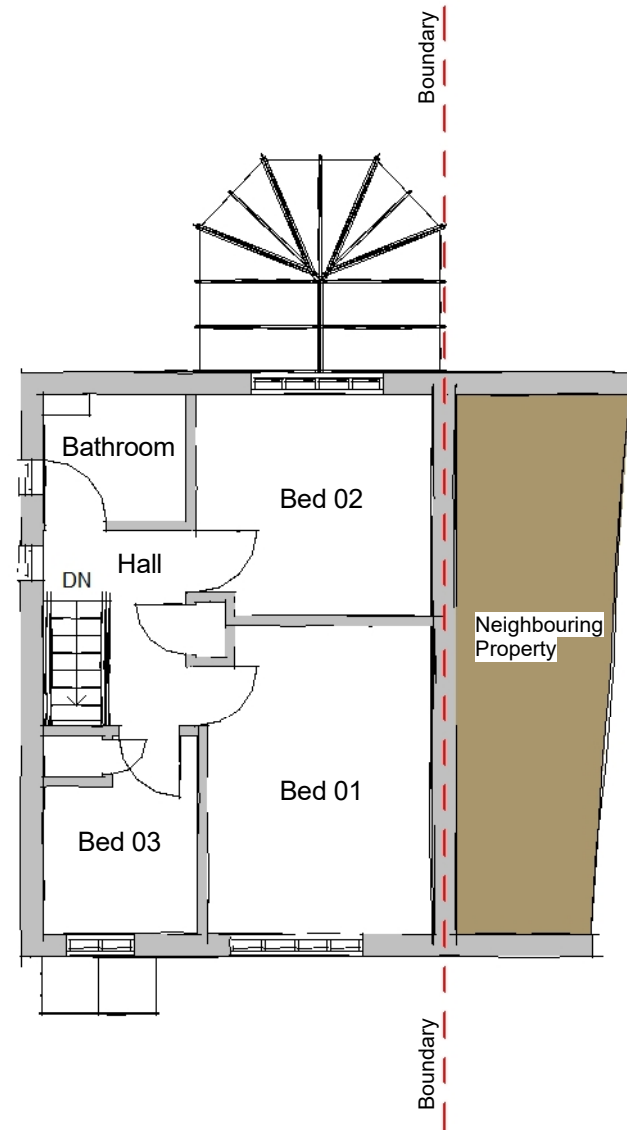

**Ground**  
1 : 100

**First**  
1 : 100

**Roof**  
1 : 100

FOX-AD

NOTES:  
DRAWING MAYBE SCALED FOR PLANNING PURPOSES ONLY

© FOX ARCHITECTURAL DESIGN LTD

Client:	NEIL SHAND
Project:	7 DE-FERNEUS DRIVE - RAUNDS
Title:	PLANS AS EXISTING
Scale:	1 : 100 of A3
Date:	FEBRUARY 2021
Status:	PLANNING
Drawing Reference:	21-06-P-02
Revision:	