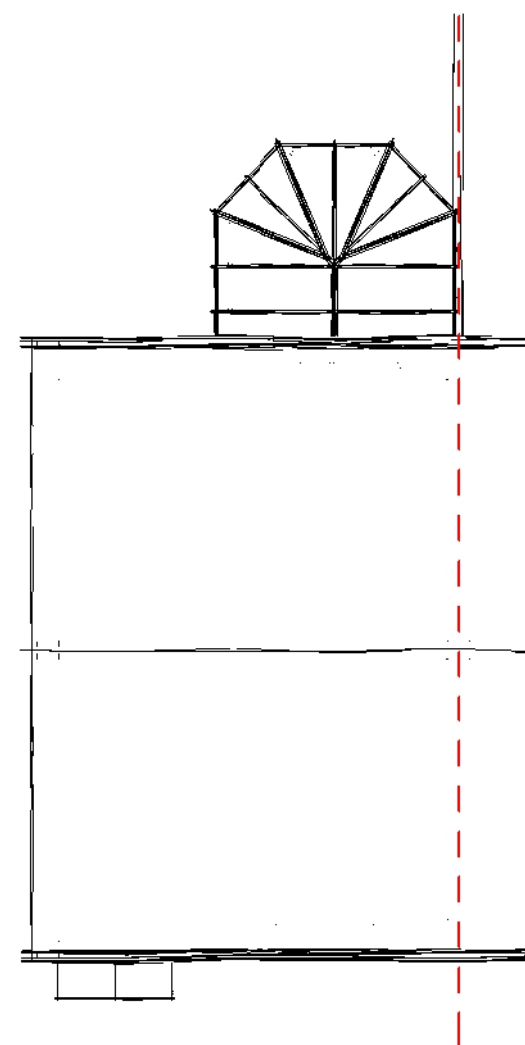

**Ground**  
1 : 100

**First**  
1 : 100

**Roof**  
1 : 100

FOX-AD

NOTES:  
DRAWING MAYBE SCALED FOR PLANNING PURPOSES ONLY

© FOX ARCHITECTURAL DESIGN LTD

Client:	NEIL SHAND
Project:	7 DE-FERNEUS DRIVE - RAUNDS
Title:	PLANS AS EXISTING
Scale:	1 : 100 of A3
Date:	FEBRUARY 2021
Status:	PLANNING
Drawing Reference:	21-06-P-02
Revision:	