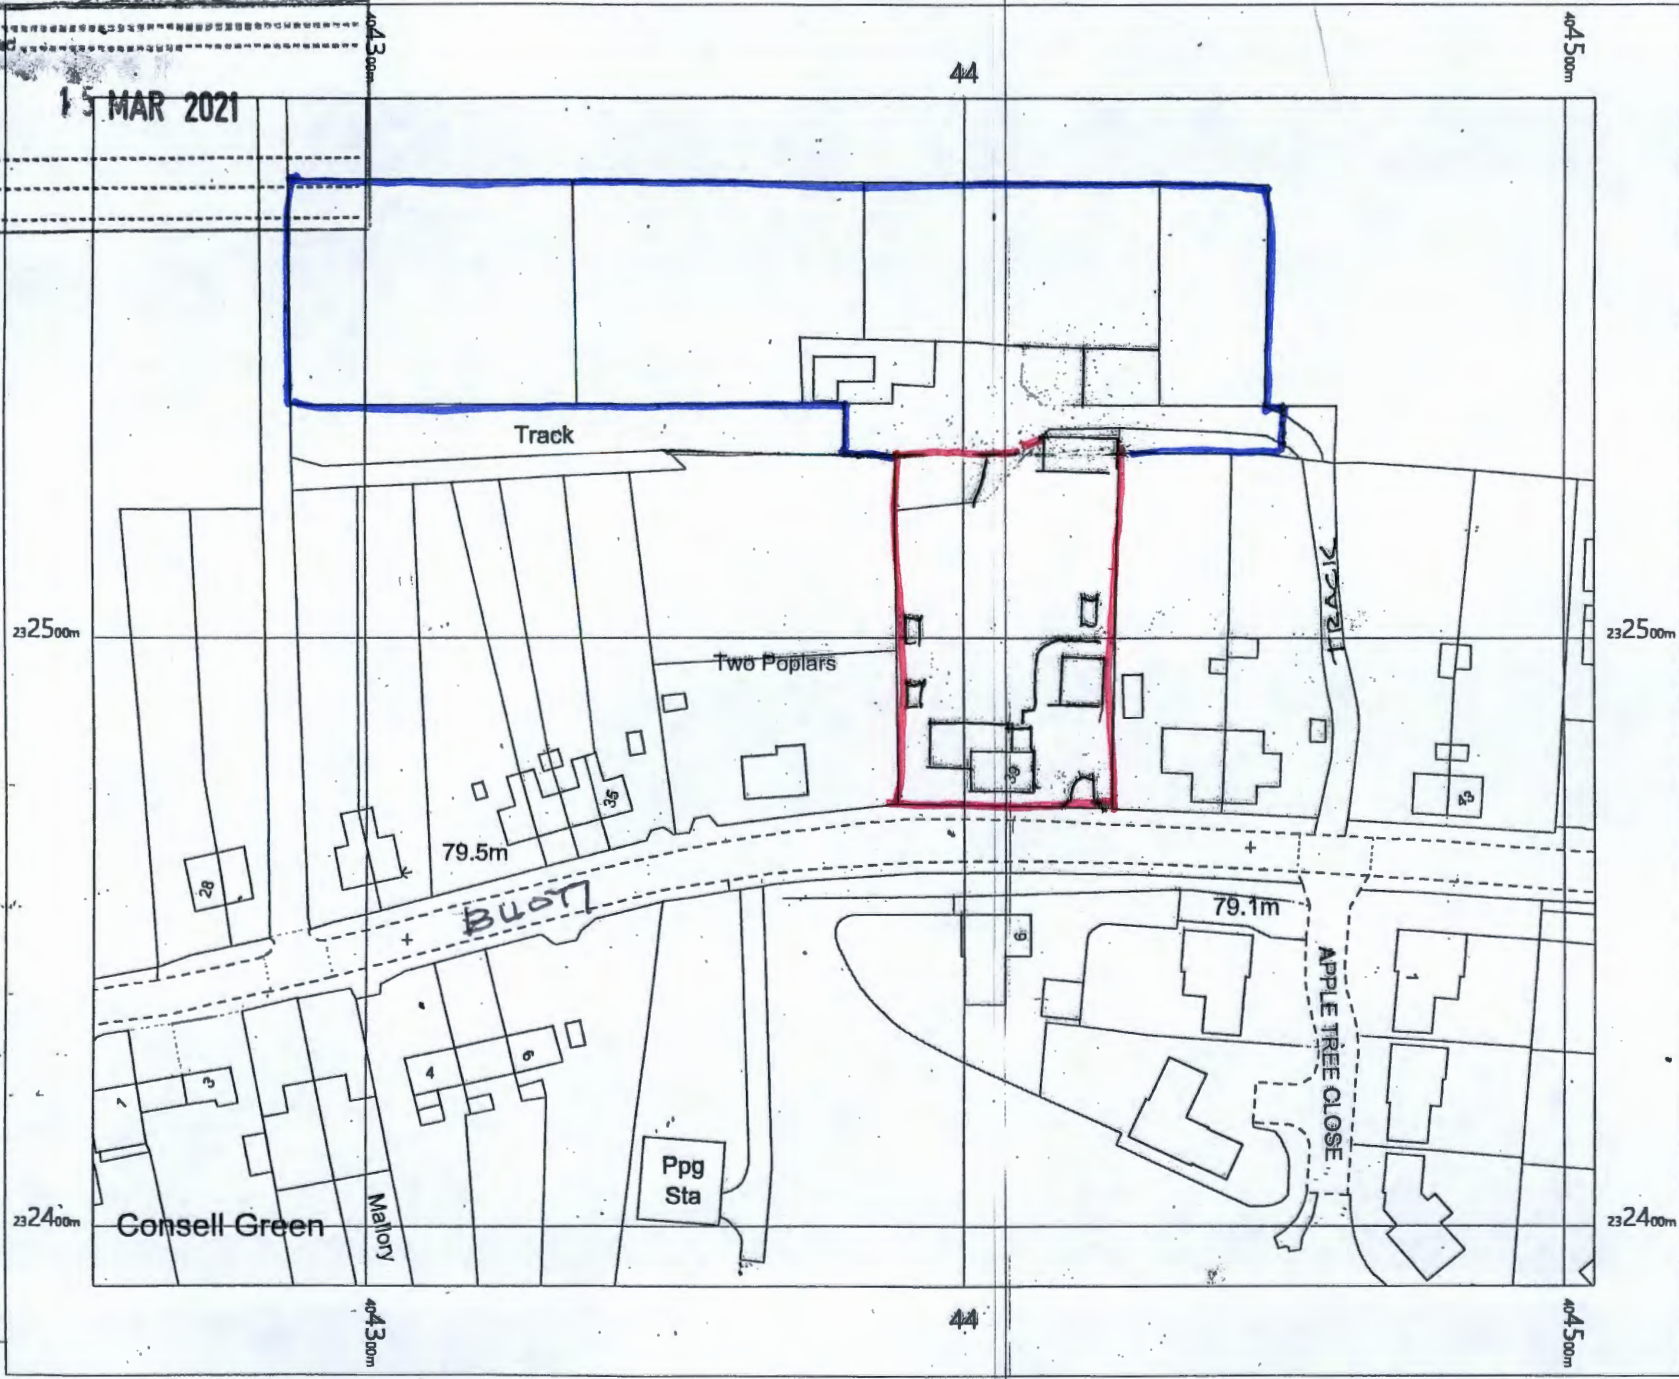

Officer Scanned
 Rec'd **15 MAR 2021**
 Ack'd
 Ans'd
 File

39 Newtown
 Toddington
 Cheltenham
 Gloucestershire
 GL54 5DU

OS MasterMap 1250/2500/10000
 scale
 Thursday, February 25, 2021, ID:
 UPT-00941694
 www.themapshop.co.uk

1:1250 scale print at A4, Centre:
 404380 E, 232490 N

©Crown Copyright Ordnance
 Survey. Licence no. 100019311

The Map Shop
 Upton upon Severn
 www.themapshop.co.uk

TEL: 01684 593146
 FAX: 01684 594559
 themapshop@btinternet.com