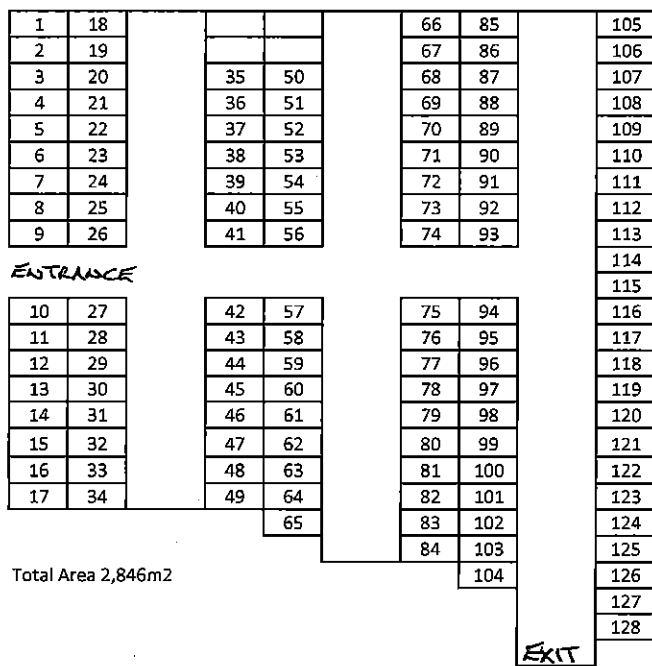

**Whitgift - Proposed Car Park Layout**

53.36m

5m 6.12m

49.45m

2.5m  
6.95m

62.5m

Total Area 2,846m<sup>2</sup>

**EXIT**