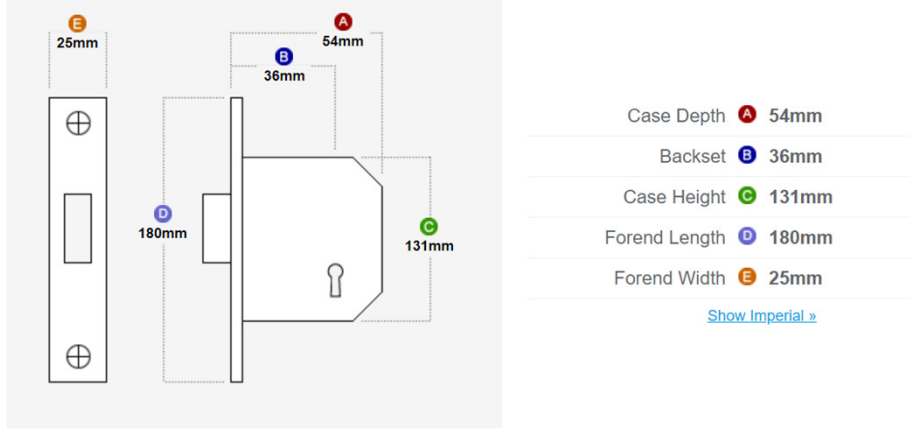

PR44994-Liverpool Rd - Existing Photos

PR44994
St Johns
Street –
Existing
Photos

PR44994 - Option 1 – Yale P-M444 Door Security Bolt

Proposal Notes

For added security we propose to cover the escutcheon / star keyhole with a raised profile blank cover plate which will be secured with security fixings to prevent access to the star key hole

The plate can be painted to match the original K6 currant red colour BS381C-Red539

Alternatively the plate can be specified in chrome, brass or brushed metal.

PR44994 Option 2 – Chubb 3G220 -5 lever Deadlock

Union 3G220 - 5 Lever Deadlock (54mm)

- Locked by Key on either side.
- Ideal for doors with a narrow stile such as glazed or French doors.
- Previously by Chubb Locks.
- Keyhole is 36mm backset from forend.
- 54mm deep case.
- 20mm bolt projection.
- [What's included in the box?](#)