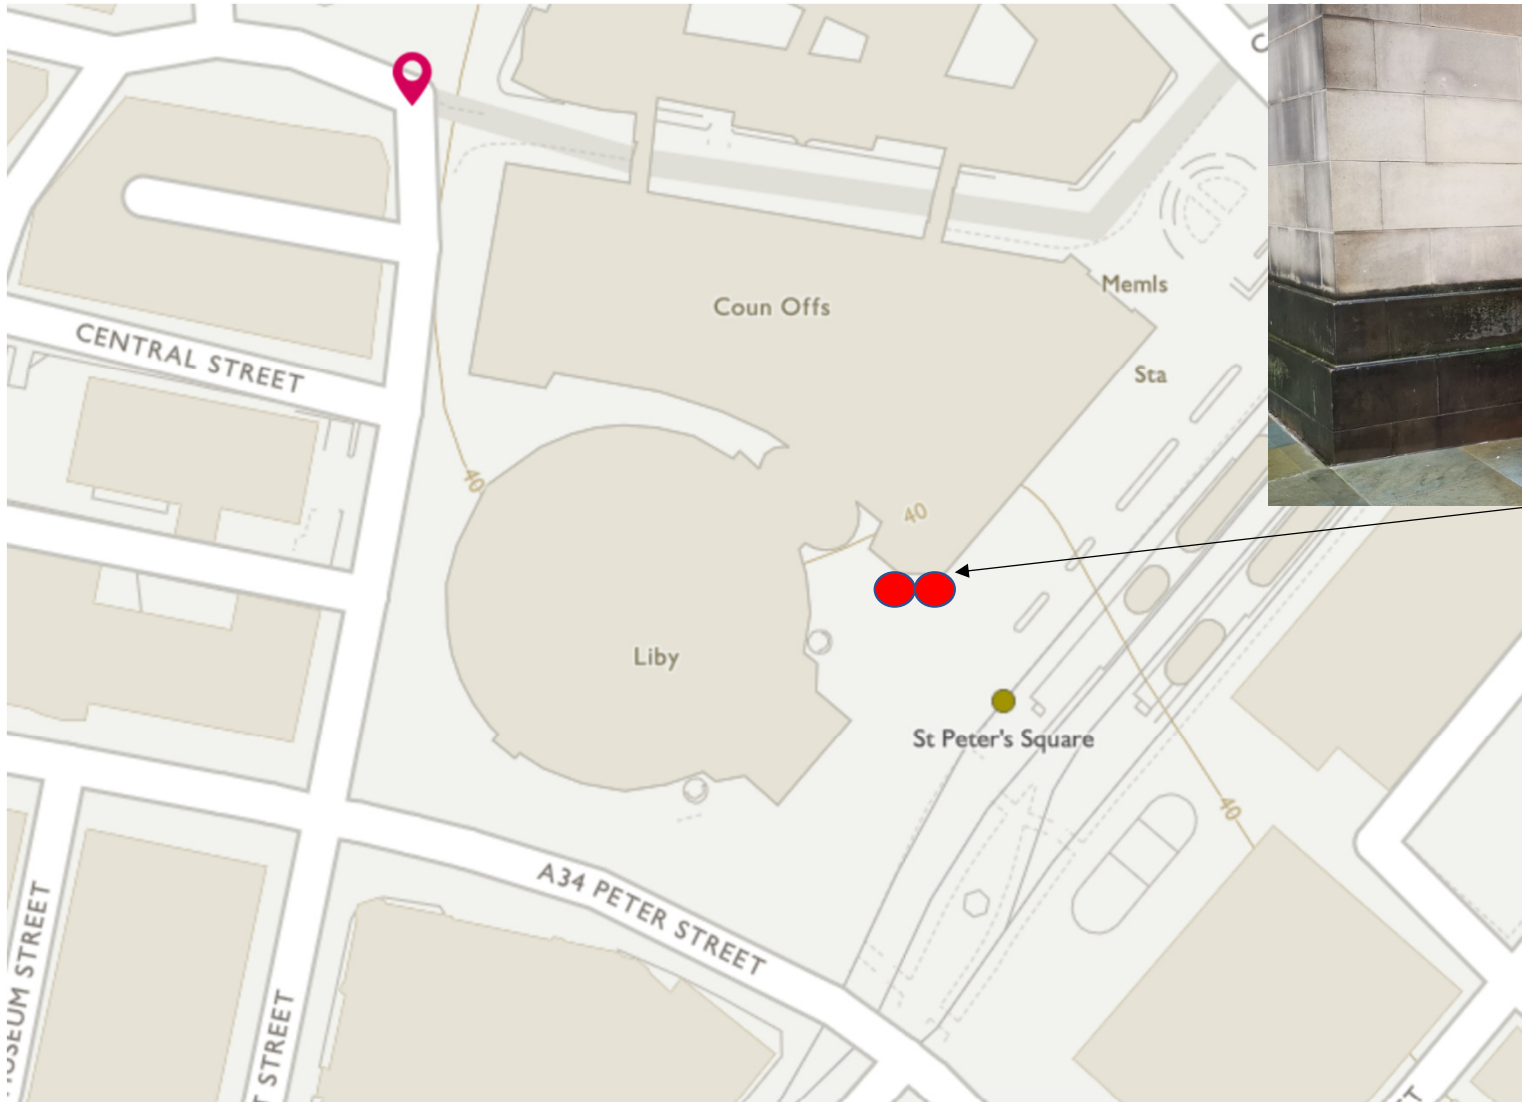

PR44994 - Location Plan – St Peters Square, Manchester - Phone Boxes

PR44994 - Location Plan – Liverpool Rd, Manchester - Phone Box

PR44944 - Location Plan – St John Street, Manchester - Phone Box

PR44994 - St Peters Square – Existing Photos

PR44994-Liverpool Rd - Existing Photos

PR44994
St Johns
Street –
Existing
Photos

PR44994 - Option 1 – Yale P-M444 Door Security Bolt

Proposal Notes

For added security we propose to cover the escutcheon / star keyhole with a raised profile blank cover plate which will be secured with security fixings to prevent access to the star key hole

Union 3G220 - 5 Lever Deadlock (54mm)

- Locked by Key on either side.
- Ideal for doors with a narrow stile such as glazed or French doors.
- Previously by Chubb Locks.
- Keyhole is 36mm backset from forend.
- 54mm deep case.
- 20mm bolt projection.
- [What's included in the box?](#)

Ref: UNI-3G220-54

[More Info](#)

Proposal Notes

The escutcheon plate can be painted to match the original K6 currant red color BS381C-Red539 or left in brass if preferred