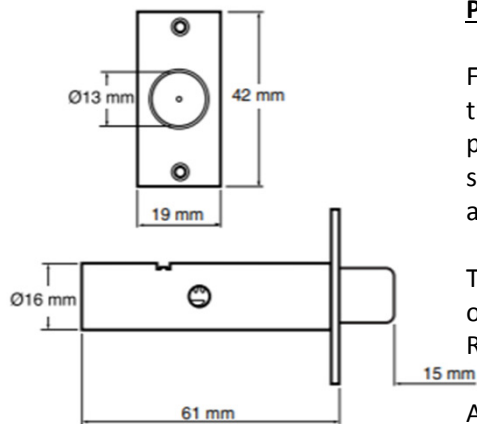

PR44994-Liverpool Rd - Existing Photos

PR44994
St Johns
Street –
Existing
Photos

PR44994 - Option 1 – Yale P-M444 Door Security Bolt

Proposal Notes

For added security we propose to cover the escutcheon / star keyhole with a raised profile blank cover plate which will be secured with security fixings to prevent access to the star key hole

The plate can be painted to match the original K6 currant red colour BS381C-Red539

Alternatively the plate can be specified in chrome, brass or brushed metal.

PR44994 Option 2 – Chubb 3G220 -5 lever Deadlock

Union 3G220 - 5 Lever Deadlock (54mm)

- Locked by Key on either side.
- Ideal for doors with a narrow stile such as glazed or French doors.
- Previously by Chubb Locks.
- Keyhole is 36mm backset from forend.
- 54mm deep case.
- 20mm bolt projection.
- [What's included in the box?](#)