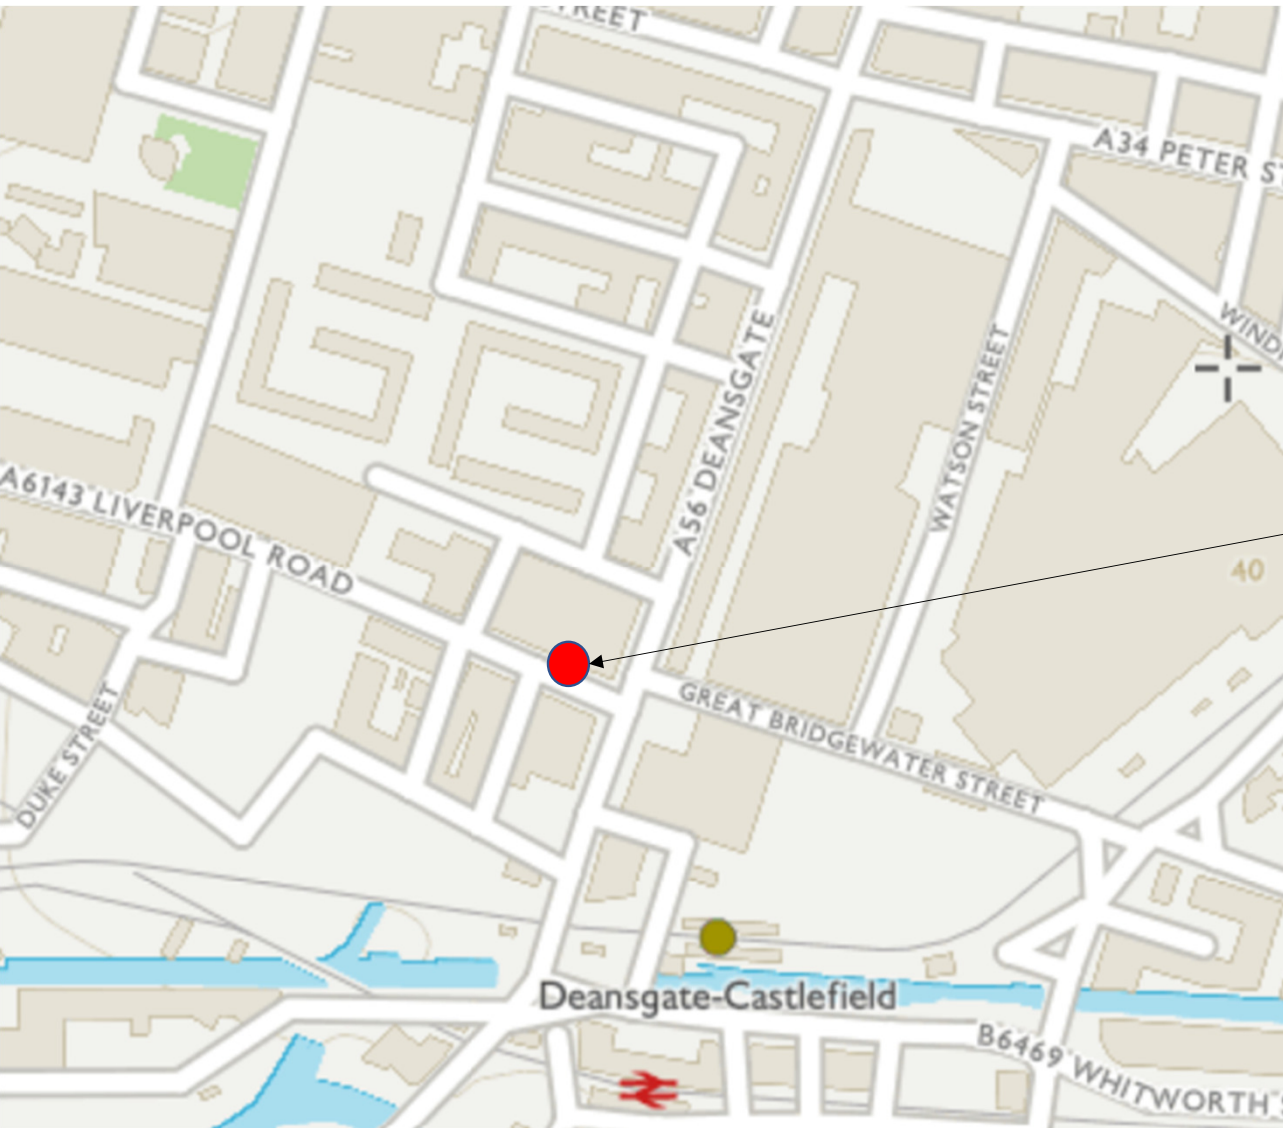

PR44994 - Location Plan – St Peters Square, Manchester - Phone Boxes

PR44994 - Location Plan – Liverpool Rd, Manchester - Phone Box

PR44944 - Location Plan – St John Street, Manchester - Phone Box

PR44994 - St Peters Square – Existing Photos

PR44994-Liverpool Rd - Existing Photos

PR44994
St Johns
Street –
Existing
Photos

PR44994 - Option 1 – Yale P-M444 Door Security Bolt

Proposal Notes

For added security we propose to cover the escutcheon / star keyhole with a raised profile blank cover plate which will be secured with security fixings to prevent access to the star key hole

The plate can be painted to match the original K6 currant red colour BS381C-Red539

Alternatively the plate can be specified in chrome, brass or brushed metal.

PR44994 Option 2 – Chubb 3G220 -5 lever Deadlock

Union 3G220 - 5 Lever Deadlock (54mm)

- Locked by Key on either side.
- Ideal for doors with a narrow stile such as glazed or French doors.
- Previously by Chubb Locks.
- Keyhole is 36mm backset from forend.
- 54mm deep case.
- 20mm bolt projection.
- [What's included in the box?](#)