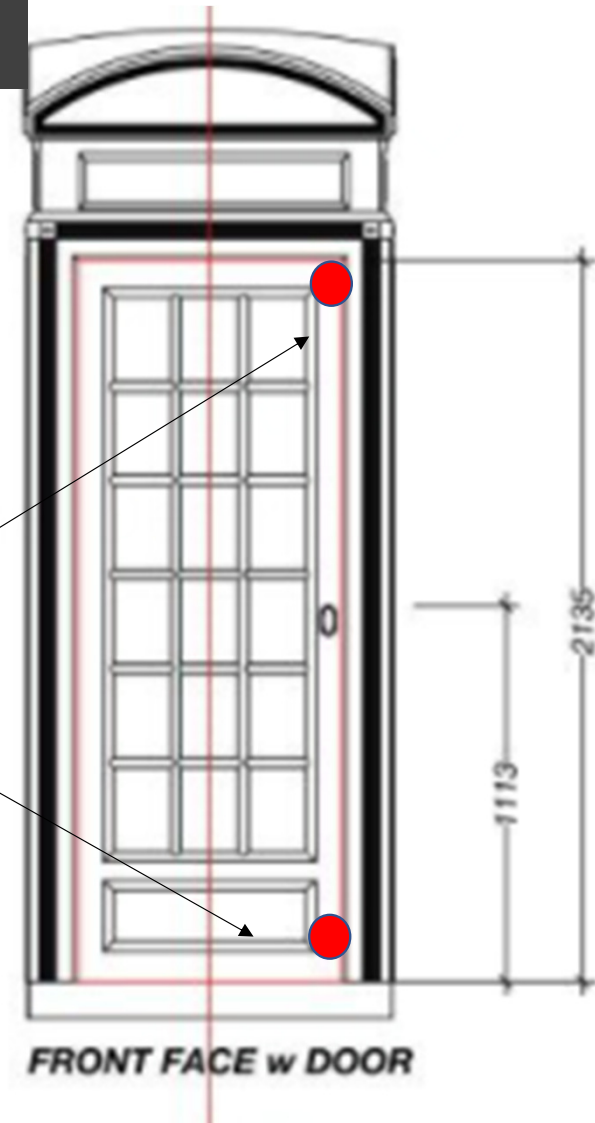

PR44994-Liverpool Rd - Existing Photos

PR44994
St Johns
Street –
Existing
Photos

PR44994 - Option 1 – Yale P-M444 Door Security Bolt

Proposal Notes

For added security we propose to cover the escutcheon / star keyhole with a raised profile blank cover plate which will be secured with security fixings to prevent access to the star key hole

The plate can be painted to match the original K6 currant red colour BS381C-Red539

Alternatively the plate can be specified in chrome, brass or brushed metal.

PR44994 Option 2 – Chubb 3G220 -5 lever Deadlock

Union 3G220 - 5 Lever Deadlock (54mm)

- Locked by Key on either side.
- Ideal for doors with a narrow stile such as glazed or French doors.
- Previously by Chubb Locks.
- Keyhole is 36mm backset from forend.
- 54mm deep case.
- 20mm bolt projection.
- [What's included in the box?](#)