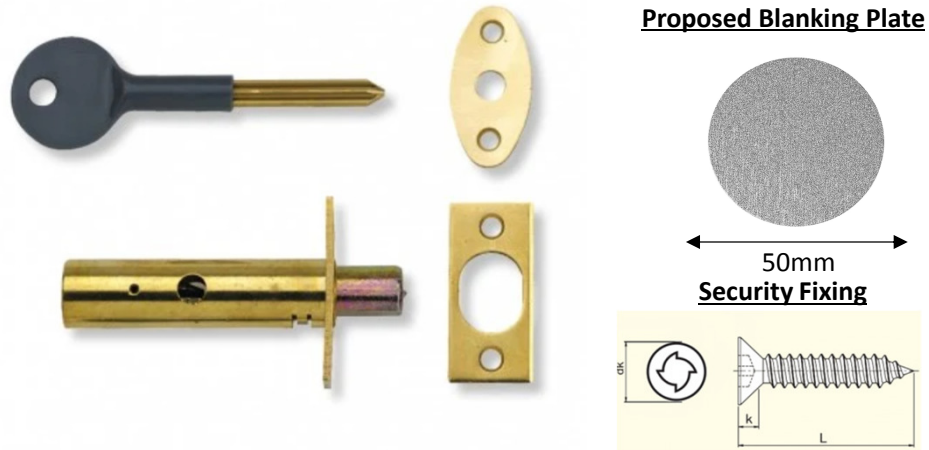

PR44994-Liverpool Rd - Existing Photos

PR44994
St Johns
Street –
Existing
Photos

PR44994 - Option 1 – Yale P-M444 Door Security Bolt

Proposal Notes

For added security we propose to cover the escutcheon / star keyhole with a raised profile blank cover plate which will be secured with security fixings to prevent access to the star key hole

The plate can be painted to match the original K6 currant red colour BS381C-Red539

Alternatively the plate can be specified in chrome, brass or brushed metal.

PR44994 Option 2 – Chubb 3G220 -5 lever Deadlock

Union 3G220 - 5 Lever Deadlock (54mm)

- Locked by Key on either side.
- Ideal for doors with a narrow stile such as glazed or French doors.
- Previously by Chubb Locks.
- Keyhole is 36mm backset from forend.
- 54mm deep case.
- 20mm bolt projection.
- [What's included in the box?](#)

Ref: UNI-3G220-54

[More Info](#)

Proposal Notes

The escutcheon plate can be painted to match the original K6 currant red color BS381C-Red539 or left in brass if preferred