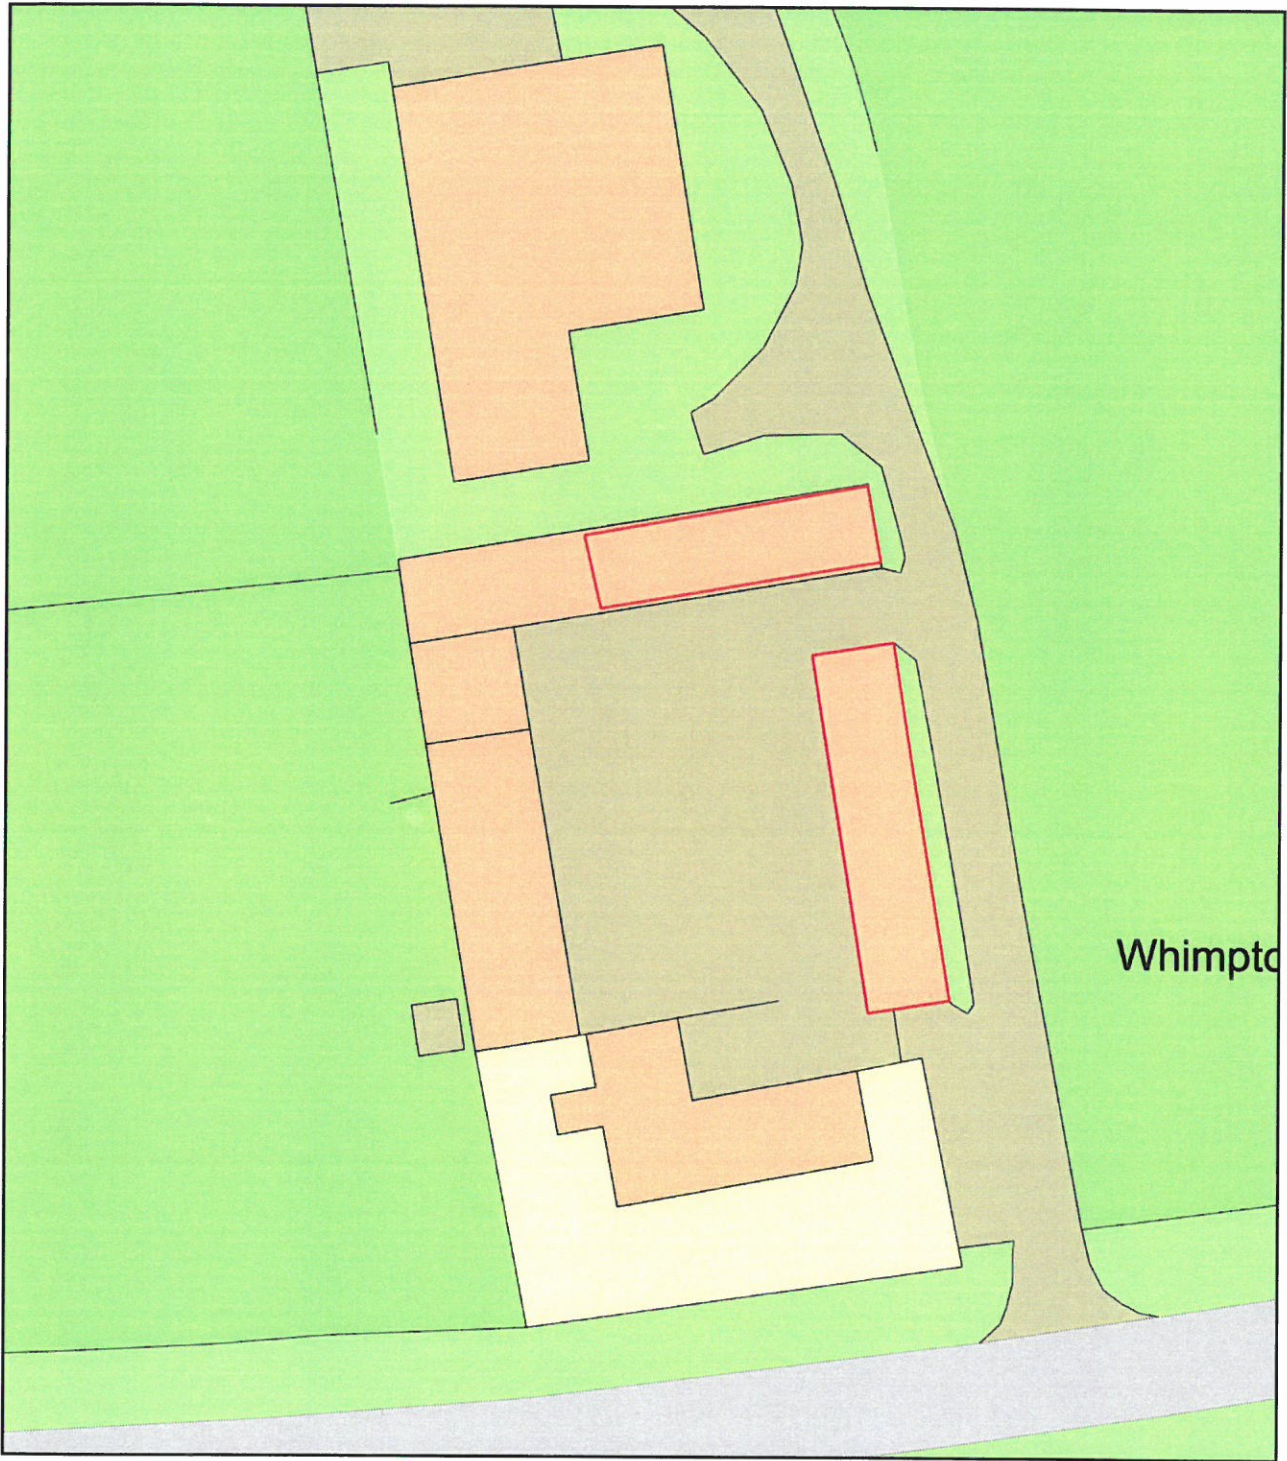

Stables at Whimpton 1:500

Plan Produced for: Rachel Lovett
Date Produced: 07 Mar 2021
Plan Reference Number: TQRQM21066192602836
Scale: 1:500 @ A4