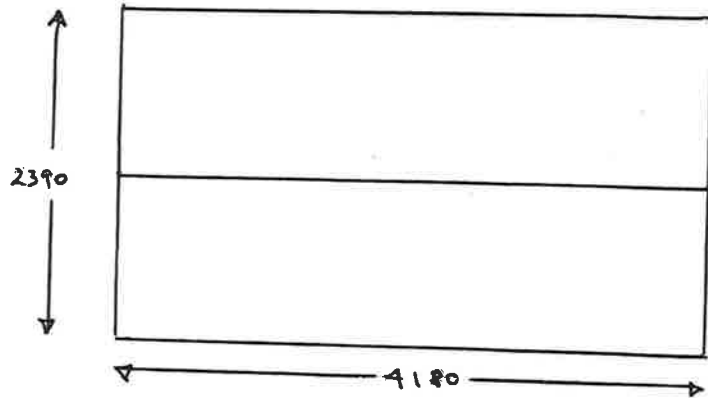

PROPOSAL FOR REPLACEMENT SITED AT 'FENLANDS', MISS ROAD, BURSTON, IP22 5TP

PLAN VIEW

REAR ELEVATION

SIDE 1 ELEVATION (FACING HOUSE)

FRONT ELEVATION

SIDE 2 ELEVATION (FACING HEDGE)

SCALE
1:50