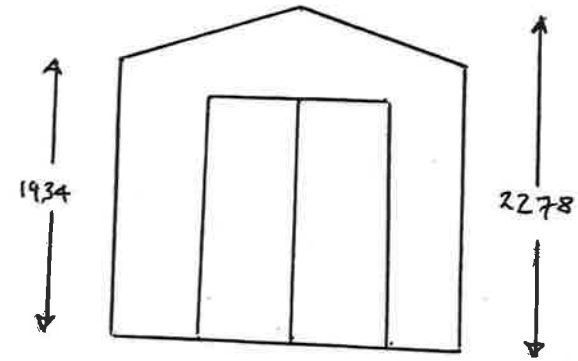

PROPOSAL FOR REPLACEMENT SITED AT 'FENLANDS', MISS ROAD, BURSTON, IP22 5TP

PLAN VIEW

REAR ELEVATION

SIDE 1 ELEVATION (FACING HOUSE)

FRONT ELEVATION

SIDE 2 ELEVATION (FACING HEDGE)

SCALE
1:50