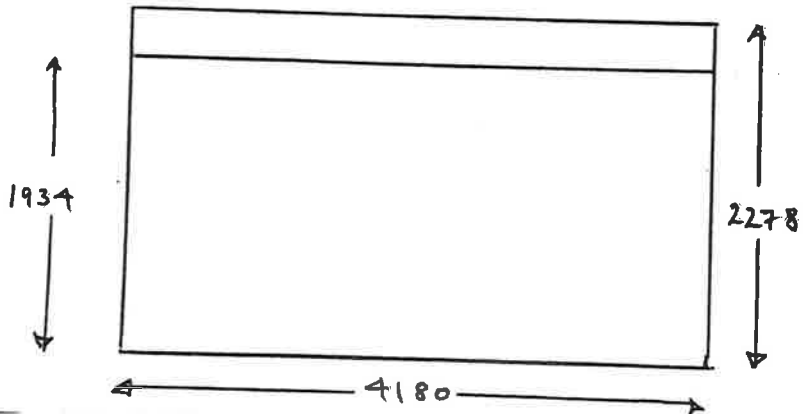

PROPOSAL FOR REPLACEMENT SITED AT 'FENLANDS', MISS ROAD, BURSTON, IP22 5TP

PLAN VIEW

REAR ELEVATION

SIDE 1 ELEVATION (FACING HOUSE)

FRONT ELEVATION

SIDE 2 ELEVATION (FACING HEDGE)

SCALE
1:50