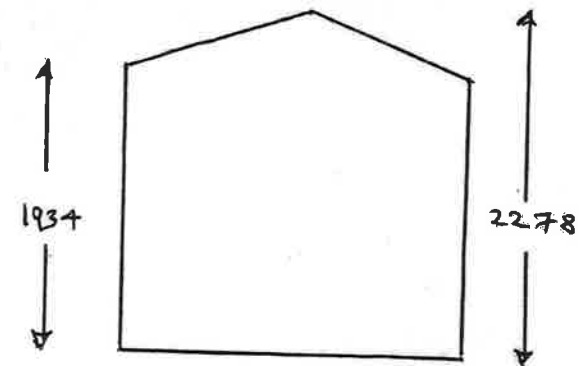

PROPOSAL FOR REPLACEMENT SITED AT 'FENLANDS', MISS ROAD, BURSTON, IP22 5TP

PLAN VIEW

REAR ELEVATION

SIDE 1 ELEVATION (FACING HOUSE)

FRONT ELEVATION

SIDE 2 ELEVATION (FACING HEDGE)

SCALE
1:50