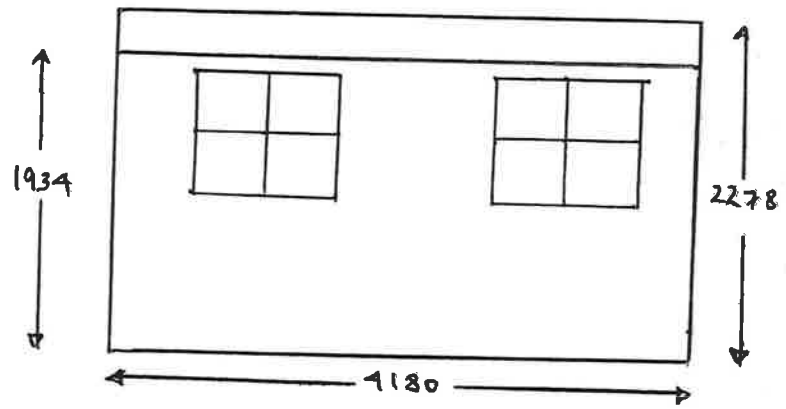

PROPOSAL FOR REPLACEMENT SITED AT 'FENLANDS', MISS ROAD, BURSTON, IP22 5TP

PLAN VIEW

REAR ELEVATION

SIDE 1 ELEVATION (FACING HOUSE)

FRONT ELEVATION

SIDE 2 ELEVATION (FACING HEDGE)

SCALE
1:50